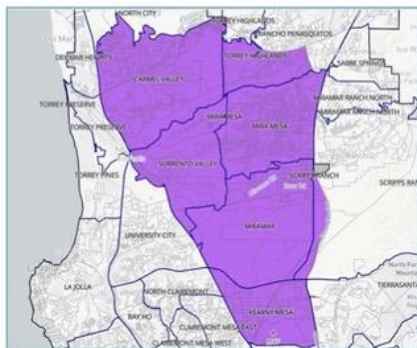

We implore you to please revisit and revise your map to include APAC maps and add Convoy back into D6.

Thank you.

PROPOSED MAP 1 ANALYSIS

	White	Hispanic	Asian
1	0%	0%	0%
2	0%	0%	0%
3	44.1%	20.6%	5.9%
4	0%	0%	0%
5	0%	0%	0%
6	35.2%	13.6%	40.6%
7	0%	0%	0%
8	0%	0%	0%
9	0%	0%	0%
Overall	40.7%	29.7%	17.5%

SUMMARY

- Neighborhoods include: Black Mountain Ranch, Rancho Penasquitos, Torrey Highlands, Mira Mesa, Sorrento Valley, Miramar, Partial Kearny Mesa
- Total Population - 155,228
- API% - 40.6%

PROPOSED MAP 3 ANALYSIS

	White	Hispanic	Asian
1	0%	0%	0%
2	0%	0%	0%
3	0%	0%	0%
4	0%	0%	0%
5	0%	0%	0%
6	37%	13.1%	42%
7	0%	0%	0%
8	0%	0%	0%
9	0%	0%	0%
Overall	40.7%	29.7%	17.5%

SUMMARY

- Neighborhoods Include: Carmel Valley, Torrey Highlands, Mira Mesa, Sorrento Valley, Miramar, Kearny Mesa
- Total Population - 154,132
- API - 40%