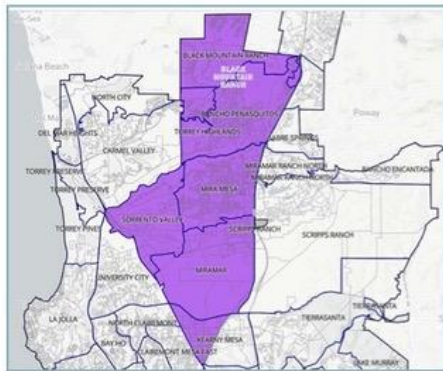

PROPOSED MAP 1 ANALYSIS

	White	Hispanic	Asian
1	0%	0%	0%
2	0%	0%	0%
3	44.1%	20.6%	5.9%
4	0%	0%	0%
5	0%	0%	0%
6	35.2%	13.6%	40.6%
7	0%	0%	0%
8	0%	0%	0%
9	0%	0%	0%
Overall	40.7%	29.7%	17.5%

SUMMARY

- Neighborhoods include: Black Mountain Ranch, Rancho Penasquitos, Torrey Highlands, Mira Mesa, Sorrento Valley, Miramar, Partial Kearny Mesa
- Total Population - 155,228
- API% - 40.6%