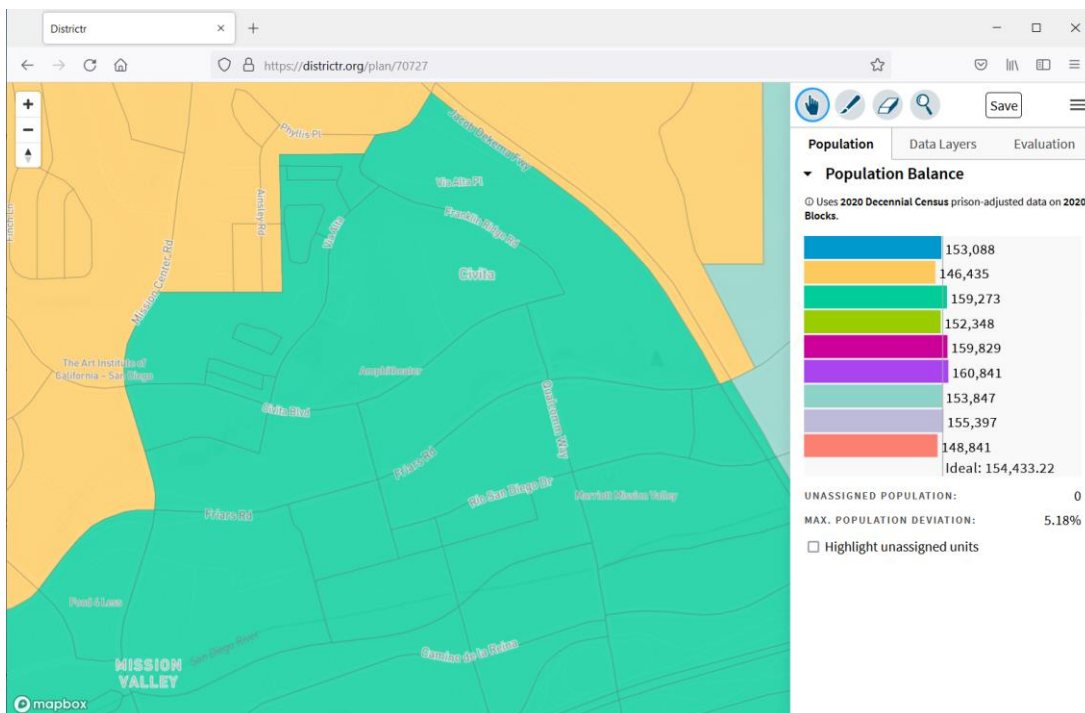

Redistricting Commissioners,

There's a mistake in the maps that are being drawn. The area of Civita, located in Mission Valley, is being shown as part of Serra Mesa. The convoluted border established for Serra Mesa is confusing. The streets shown on the Districtr map that need to be incorporated into Mission Valley are Via Alta, Via Alta Pl, Franklin Ridge, Qualcomm Way, Russell Pkwy, Civita Blvd, Mid Vintage Ln, Inception Way, Stylus Dr, Modern Oasis Dr, Mission Center Drwy, Aperture Cir, Ridge Ct, and Summit Way, The population is 3,498. See sample maps.

**Please ask your consultant to correct this mistake.** I previously identified this mistake in a 10/20/2021 email.

Cindy Moore

San Diego  
Communities  
Collaboration  
Map

(Mission Valley  
is divided  
between 3  
districts.)

San Diego  
Communities  
Collaboration  
Map

Shows area that  
needs  
incorporating  
into Mission  
Valley

(Mission Valley  
is divided  
between 2  
districts.)