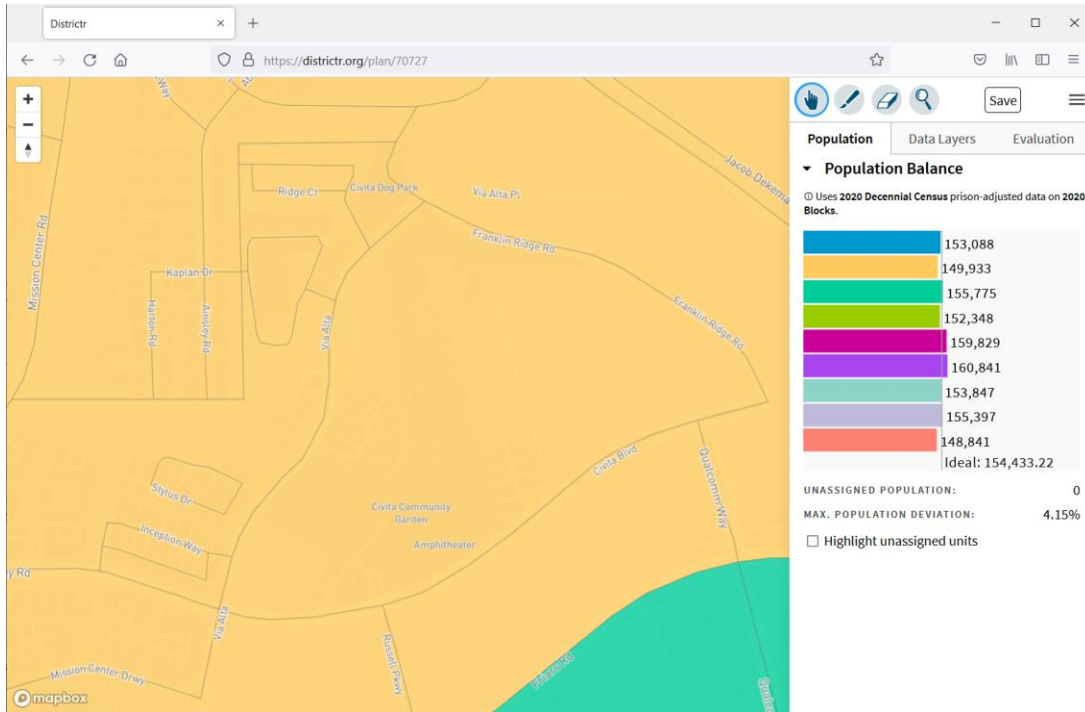

Redistricting Commissioners,

There's a mistake in the maps that are being drawn. The area of Civita, located in Mission Valley, is being shown as part of Serra Mesa. The convoluted border established for Serra Mesa is confusing. The streets shown on the Districtr map that need to be incorporated into Mission Valley are Via Alta, Via Alta Pl, Franklin Ridge, Qualcomm Way, Russell Pkwy, Civita Blvd, Mid Vintage Ln, Inception Way, Stylus Dr, Modern Oasis Dr, Mission Center Drwy, Aperture Cir, Ridge Ct, and Summit Way, The population is 3,498. See sample maps.

**Please ask your consultant to correct this mistake.** I previously identified this mistake in a 10/20/2021 email.

Cindy Moore

San Diego  
Communities  
Collaboration  
Map

(Mission Valley  
is divided  
between 3  
districts.)

San Diego  
Communities  
Collaboration  
Map

Shows area that  
needs  
incorporating  
into Mission  
Valley

(Mission Valley  
is divided  
between 2  
districts.)