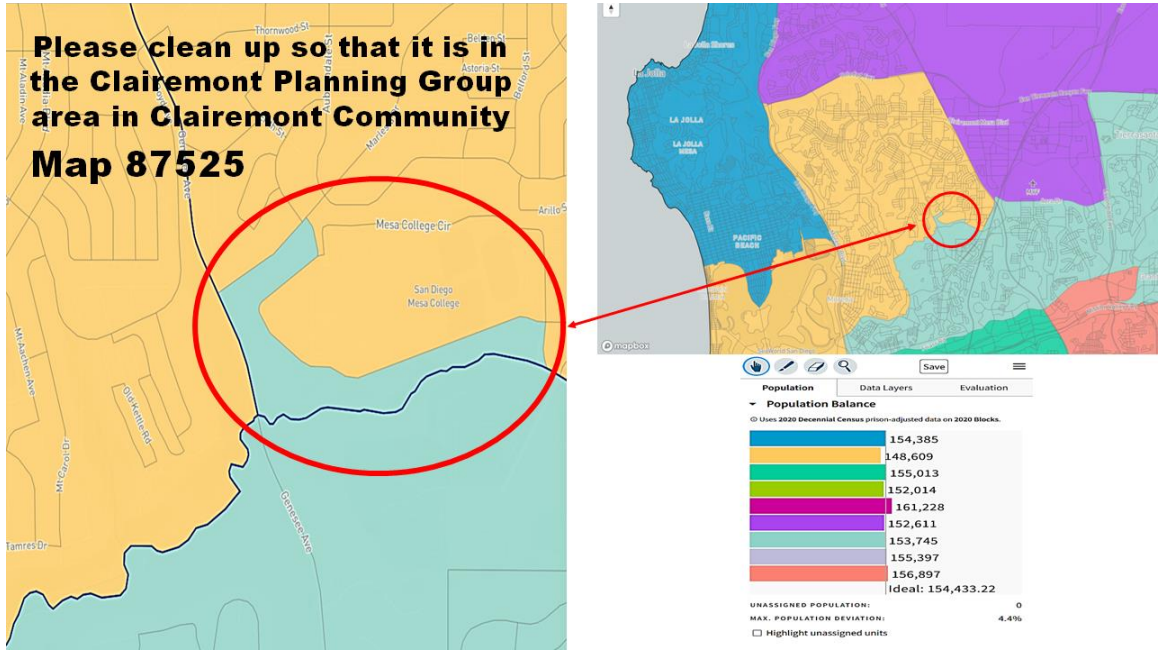

Hello,

Please fix the border for the Clairemont Community. Mesa College is in the Clairemont Planning Group area and the blue strip is **not** in alignment and needs to stay within the Clairemont Planning Group area of Clairemont Community (please see image).