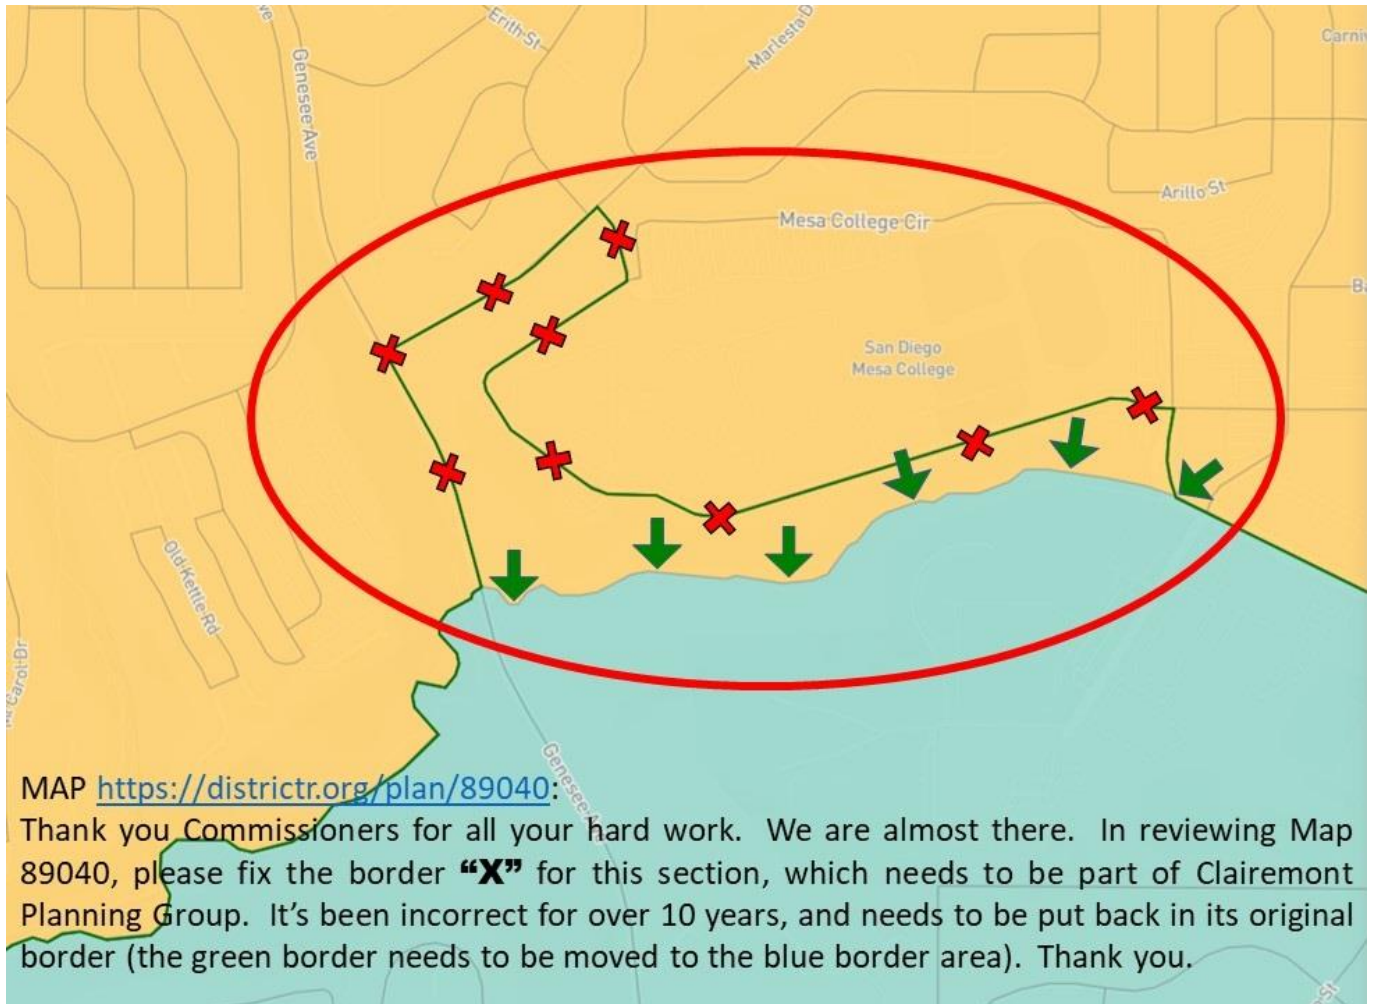

Hello Commissioners, thank you for all your hard work. Thank you for including the "shoe horn" back into Clairemont Community.

We are almost there. Please see the photo below and fix the border in its entirety. Move the green border towards the Serra Mesa border (blue area) which has been incorrect for the past 10 years. Please put it back in its original border area. Thank you.