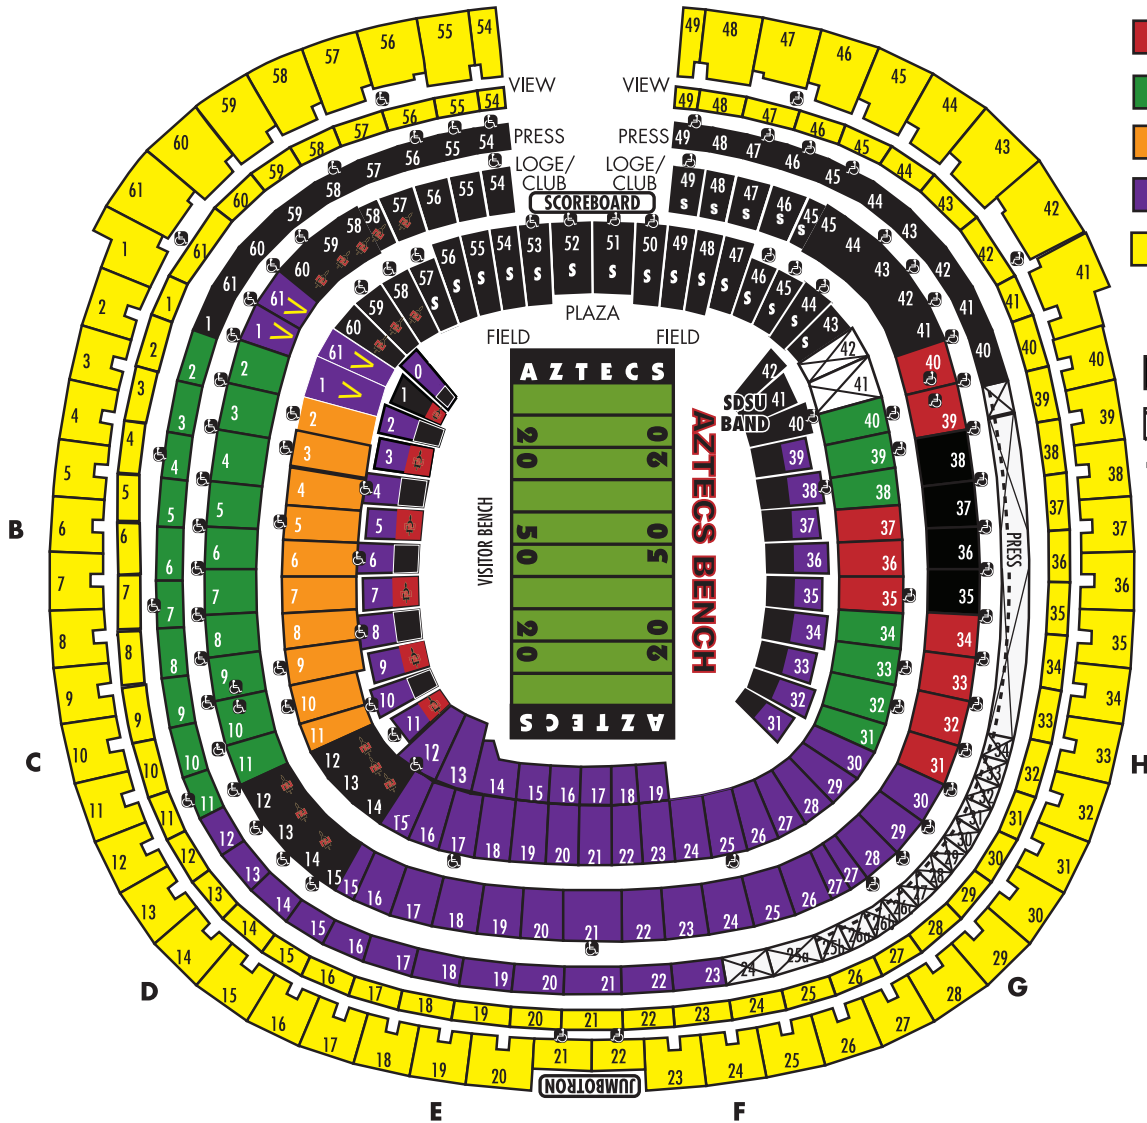

## GROUP TICKET PRICING

Group price is valid in advance only.

20-99 Tickets    100+ Tickets

<span style="color: red;">■</span> Plaza-Club South	\$65	\$60
<span style="color: green;">■</span> Plaza South/Club-Press North	\$50	\$45
<span style="color: orange;">■</span> Plaza North	\$35	\$30
<span style="color: purple;">■</span> Field /Plaza N./Plaza-Loge-Club- Press Endzone	\$25	\$20
<span style="color: yellow;">■</span> View - (SkyShow & Select Games)	\$25	\$20

### 2019 Aztec Football Home Game Schedule

For Schedule updates, check [GOAZTECS.COM](http://GOAZTECS.COM)

Saturday, August 31 at 6:00 p.m.	Weber State
Saturday, September 21 at 7:30 p.m.	Utah State
Saturday, October 12 at 7:30 p.m.	Wyoming
Saturday, November 9, Time TBA	Nevada
Friday, November 15 at 6:30 p.m.	Fresno State
Saturday, November 30 at 6:00 p.m.	BYU