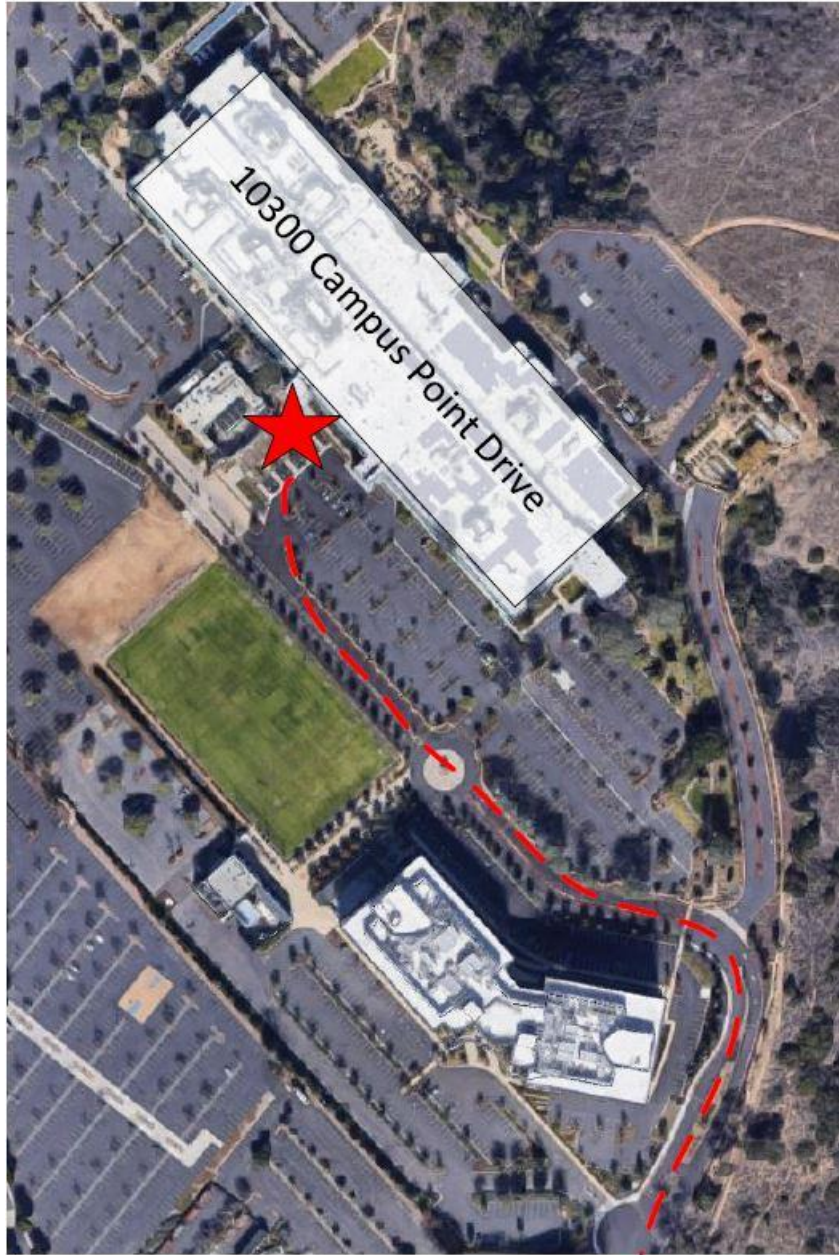

----- Cut and Detach Here -----

University Community Planning Group 2021 Ballot

District 1

RESIDENTIAL SEAT B

Name _____
Print your name legibly!

Address _____

Place this LOWER half of the ballot AND the sealed envelope containing the upper half of the ballot into a second envelope. Place in ballot box.

Community Plan Area District Boundaries

Exhibit C

District 1 is south UC: south of Rose Canyon between I-5 and I-805 and north of SR-52.

District 2 is north of Rose Canyon between I-5 and Regents Road, south of La Jolla Village Drive.

District 3 is north of Rose Canyon, everything in the plan area not covered by District 2.

University Community Planning Group 2021 Voting Location

10300 Campus Point Drive, West Side of Building

10300 Campus Point Drive

Take Genesee Avenue to Campus Point Drive, veering left at the end.

Voting Location is marked by the **RED STAR**