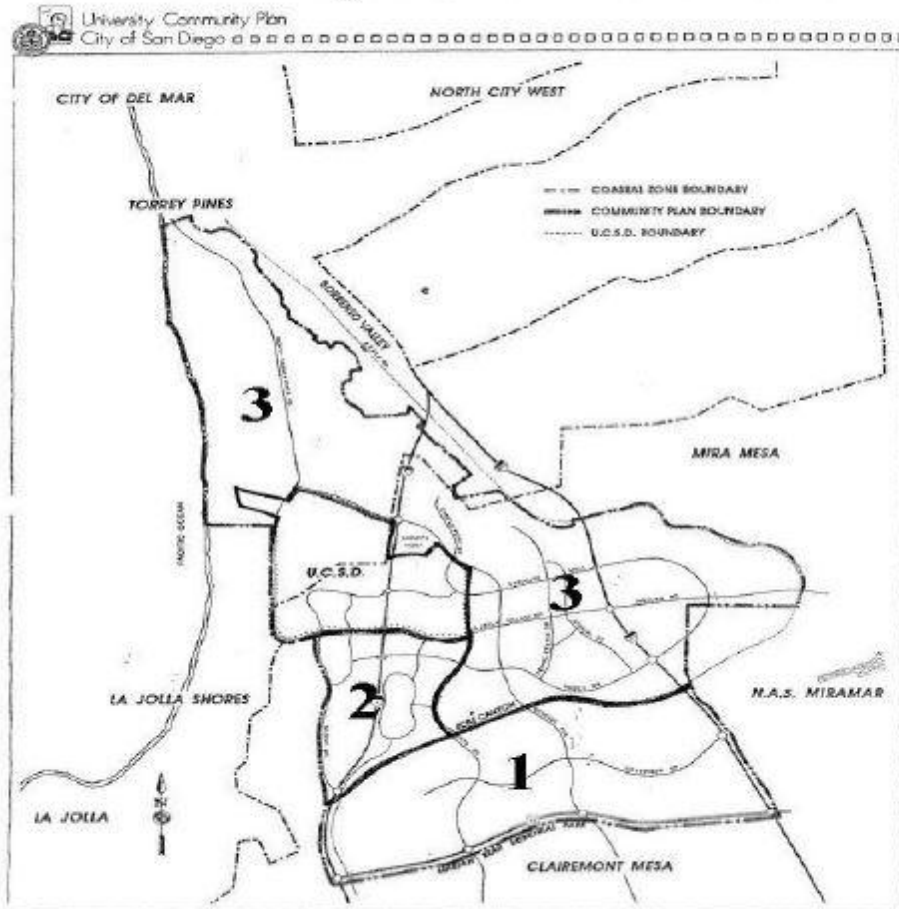

----- Cut and Detach Here -----

University Community Planning Group 2021 Ballot

District 1

RESIDENTIAL SEAT B

Name _____
Print your name legibly!

Address _____

Place this LOWER half of the ballot AND the sealed envelope containing the upper half of the ballot into a second envelope. Place in ballot box.

Community Plan Area District Boundaries

Exhibit C

District 1 is south UC: south of Rose Canyon between I-5 and I-805 and north of SR-52.

District 2 is north of Rose Canyon between I-5 and Regents Road, south of La Jolla Village Drive.

District 3 is north of Rose Canyon, everything in the plan area not covered by District 2.

University Community Planning Group 2021 Voting Location

10300 Campus Point Drive, West Side of Building

10300 Campus Point Drive

Take Genesee Avenue to Campus Point Drive, veering left at the end.

Voting Location is marked by the **RED STAR**