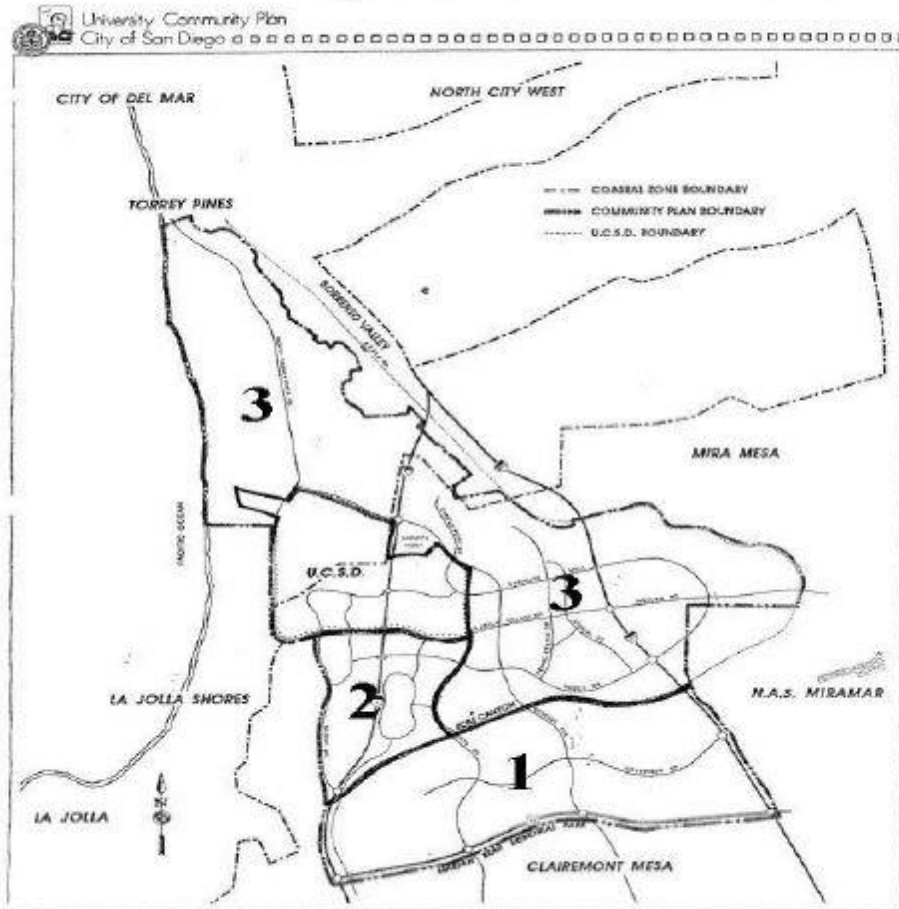

----- Cut and Detach Here -----

University Community Planning Group 2022 Ballot

District 1

BUSINESS SEAT B

Name _____
Print your name legibly!

Address _____

Place this LOWER half of the ballot AND the sealed envelope containing the upper half of the ballot into a second envelope. Place in ballot box.

Community Plan Area District Boundaries

Exhibit C

District 1 is south UC: south of Rose Canyon between I-5 and I-805 and north of SR-52.

District 2 is north of Rose Canyon between I-5 and Regents Road, south of La Jolla Village Drive.

District 3 is north of Rose Canyon, everything in the plan area not covered by District 2.

University Community Planning Group 2022 Voting Locations

DROP OFF LOCATIONS

South UC Library 4155 Governor Drive

Drop off inside the Library adjacent to the circulation desk

North UC Library 8820 Judicial Drive

Drop off inside the Library across from the circulation desk