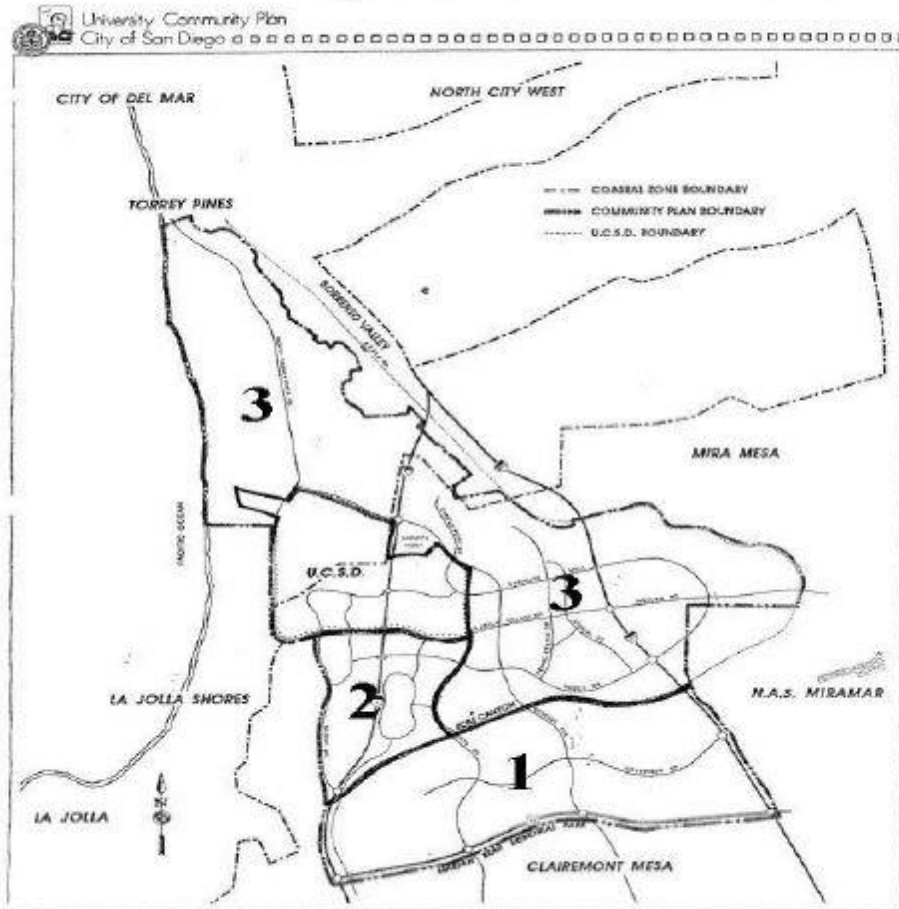

----- Cut and Detach Here -----

University Community Planning Group 2022 Ballot

District 2

BUSINESS SEAT B

Name _____
Print your name legibly!

Address _____

Place this LOWER half of the ballot AND the sealed envelope containing the upper half of the ballot into a second envelope. Place in ballot box.

Community Plan Area District Boundaries

Exhibit C

District 1 is south UC: south of Rose Canyon between I-5 and I-805 and north of SR-52.

District 2 is north of Rose Canyon between I-5 and Regents Road, south of La Jolla Village Drive.

District 3 is north of Rose Canyon, everything in the plan area not covered by District 2.

University Community Planning Group 2022 Voting Locations

DROP OFF LOCATIONS

South UC Library 4155 Governor Drive

Drop off inside the Library adjacent to the circulation desk

North UC Library 8820 Judicial Drive

Drop off inside the Library across from the circulation desk