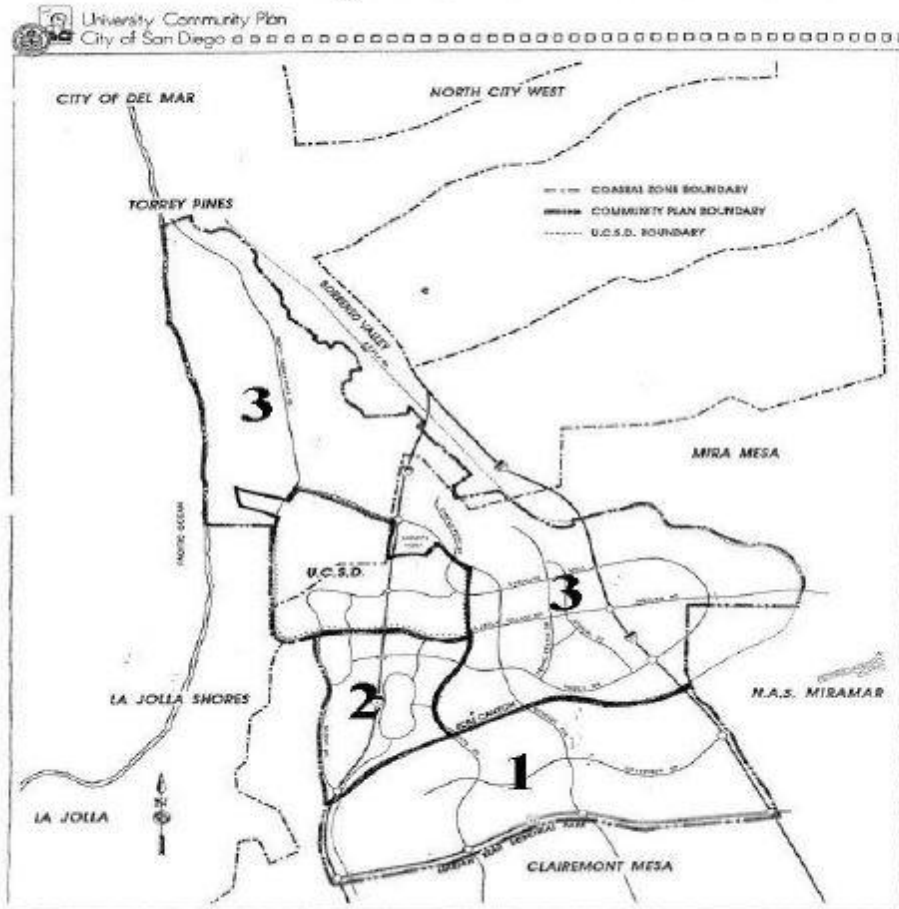

----- Cut and Detach Here -----

University Community Planning Group 2022 Ballot

District 2

RESIDENTIAL SEAT C

Name _____
Print your name legibly!

Address _____

Place this LOWER half of the ballot AND the sealed envelope containing the upper half of the ballot into a second envelope. Place in ballot box.

Community Plan Area District Boundaries

Exhibit C

District 1 is south UC: south of Rose Canyon between I-5 and I-805 and north of SR-52.

District 2 is north of Rose Canyon between I-5 and Regents Road, south of La Jolla Village Drive.

District 3 is north of Rose Canyon, everything in the plan area not covered by District 2.

University Community Planning Group 2022 Voting Locations

DROP OFF LOCATIONS

South UC Library 4155 Governor Drive

Drop off inside the Library adjacent to the circulation desk

North UC Library 8820 Judicial Drive

Drop off inside the Library across from the circulation desk