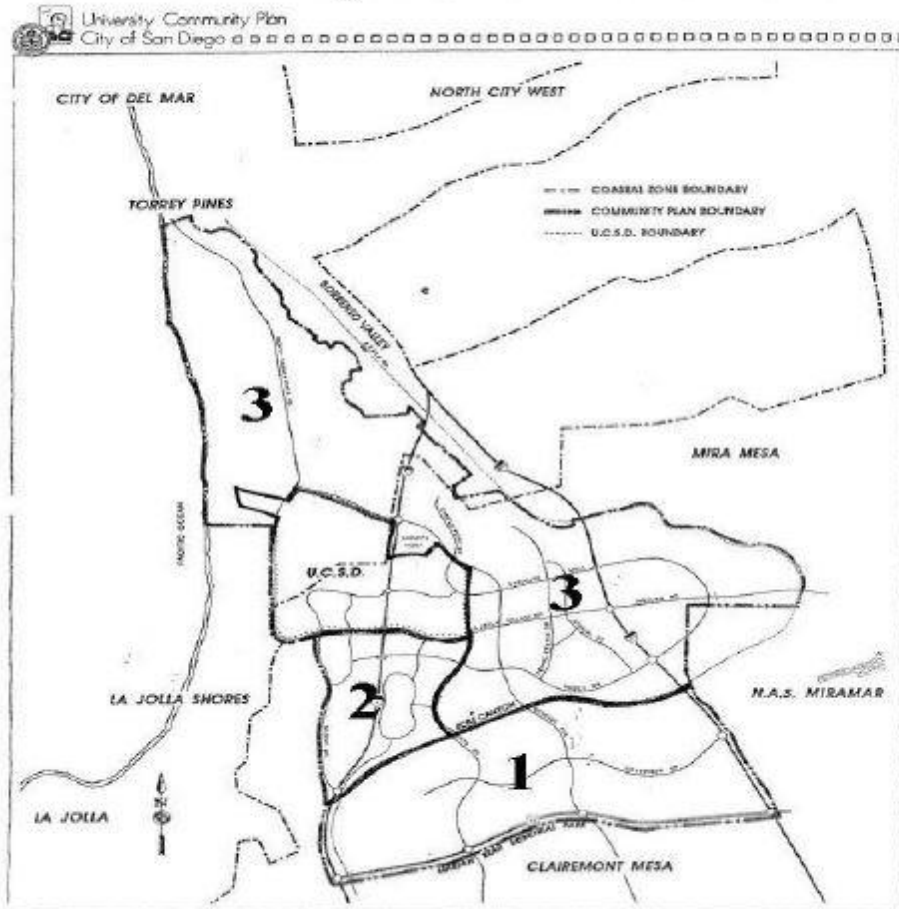

----- Cut and Detach Here -----

University Community Planning Group 2022 Ballot

District 3

BUSINESS SEAT B

Name _____
Print your name legibly!

Address _____

Place this LOWER half of the ballot AND the sealed envelope containing the upper half of the ballot into a second envelope. Place in ballot box.

Community Plan Area District Boundaries

Exhibit C

District 1 is south UC: south of Rose Canyon between I-5 and I-805 and north of SR-52.

District 2 is north of Rose Canyon between I-5 and Regents Road, south of La Jolla Village Drive.

District 3 is north of Rose Canyon, everything in the plan area not covered by District 2.

University Community Planning Group 2022 Voting Locations

DROP OFF LOCATIONS

South UC Library 4155 Governor Drive

Drop off inside the Library adjacent to the circulation desk

North UC Library 8820 Judicial Drive

Drop off inside the Library across from the circulation desk