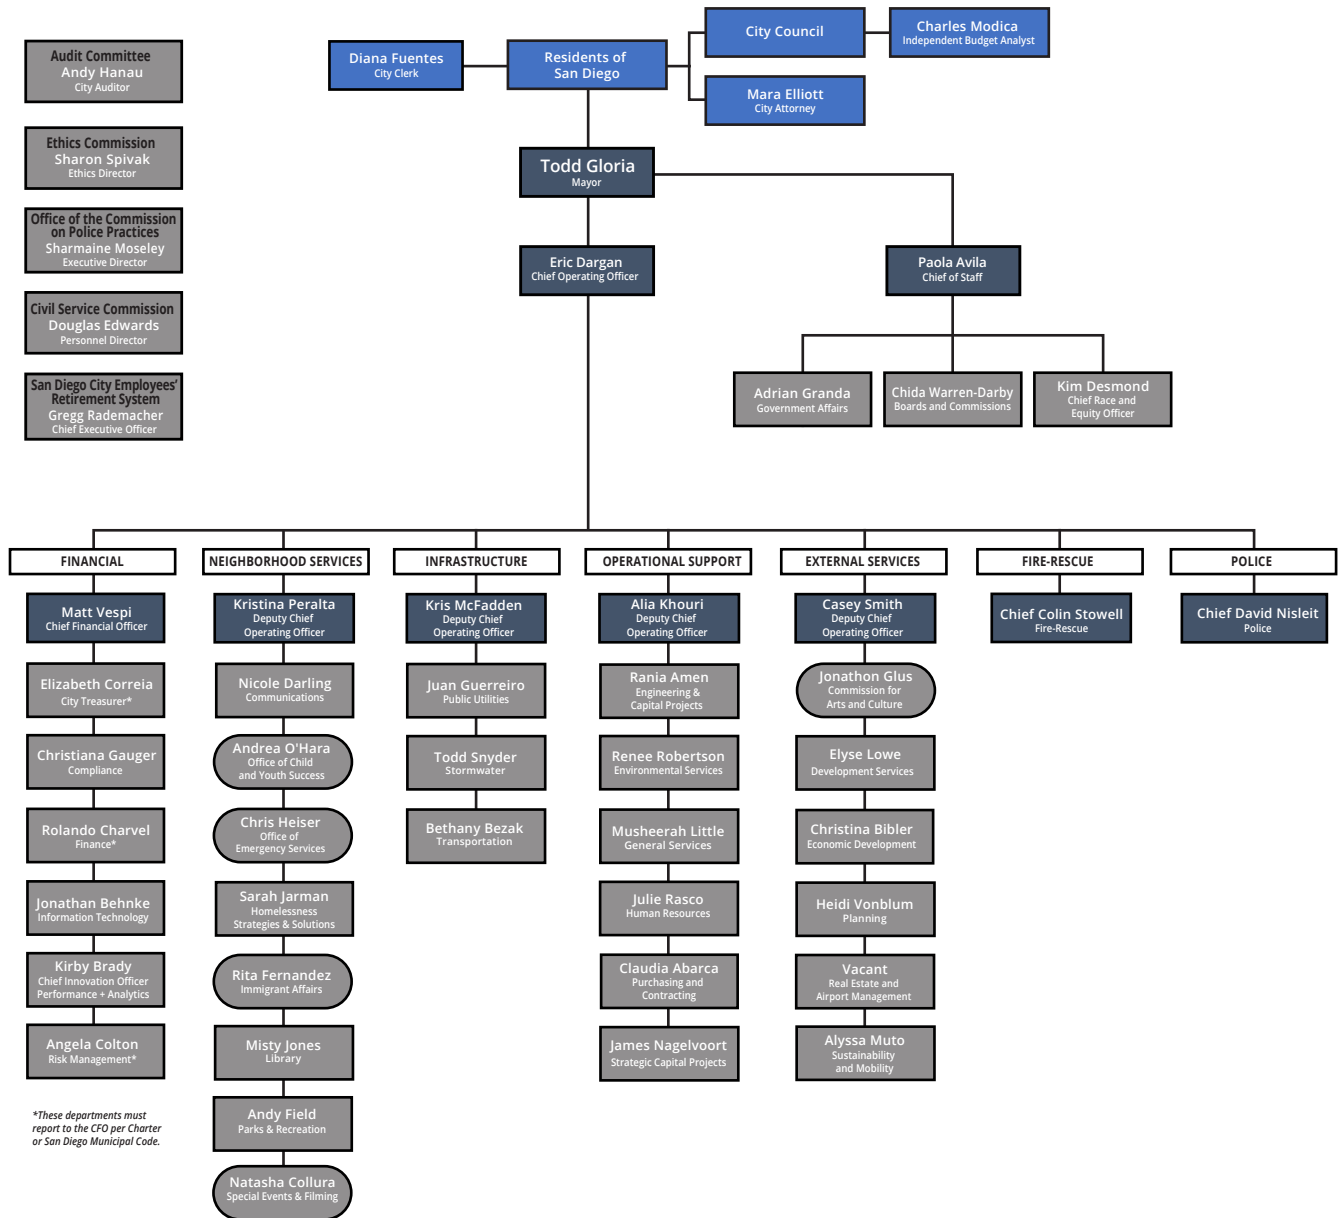

City Departments Organizational Chart

KEY:

REVISED: 11-14-2023