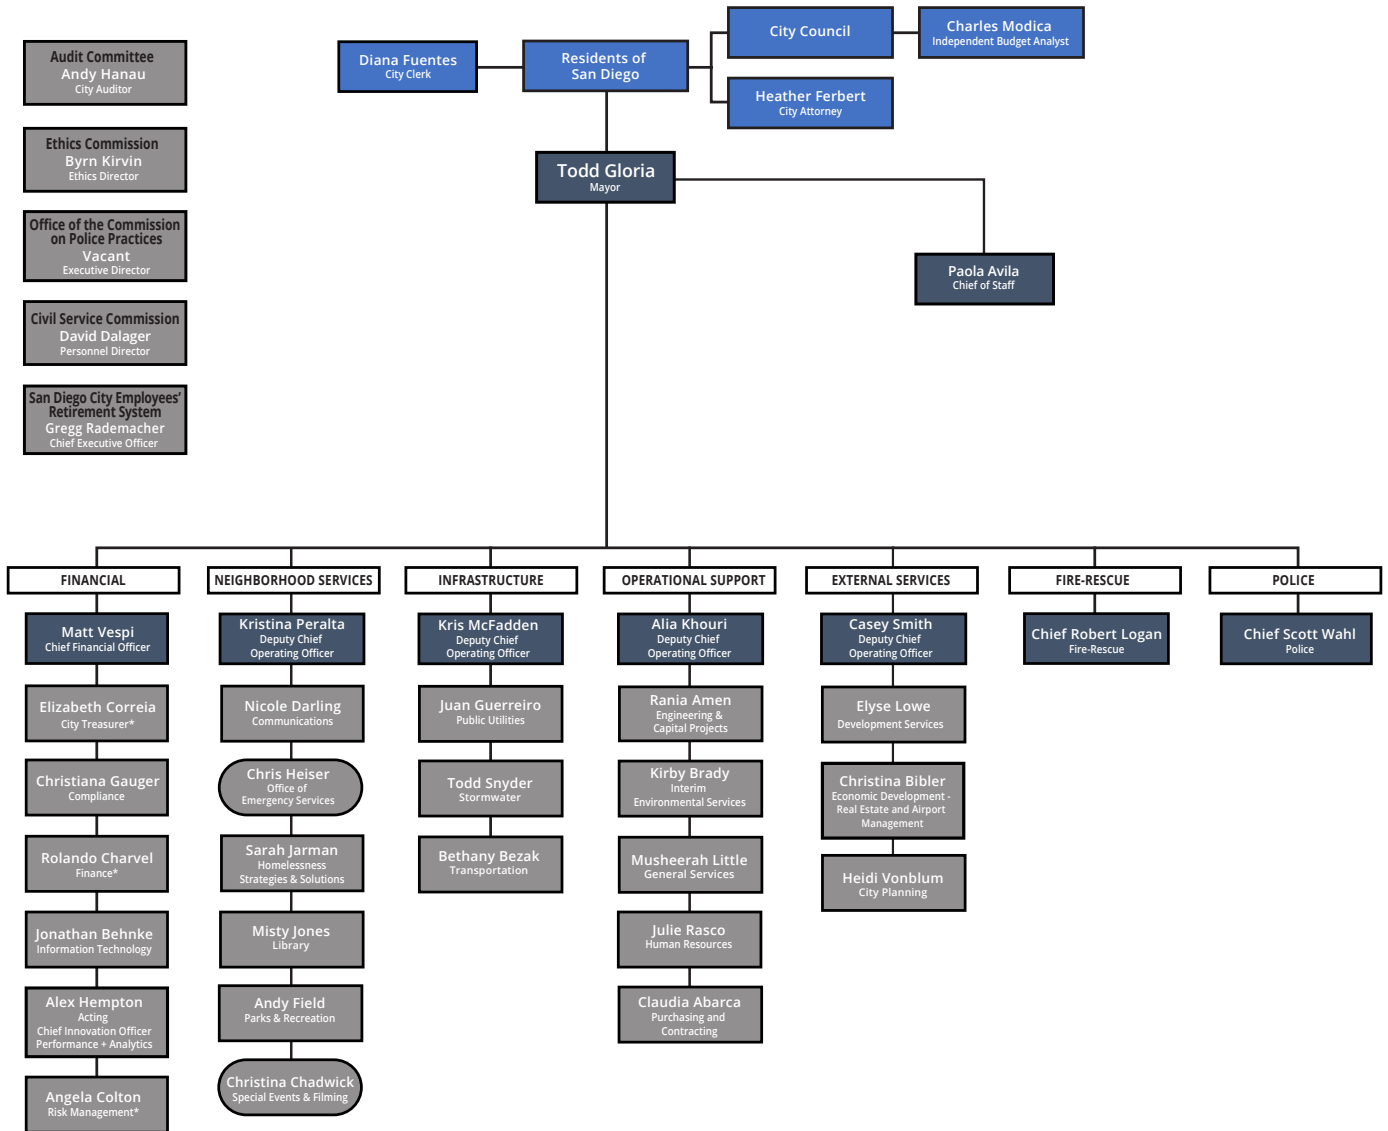

City Departments Organizational Chart

KEY:

REVISED: 4-2-2025