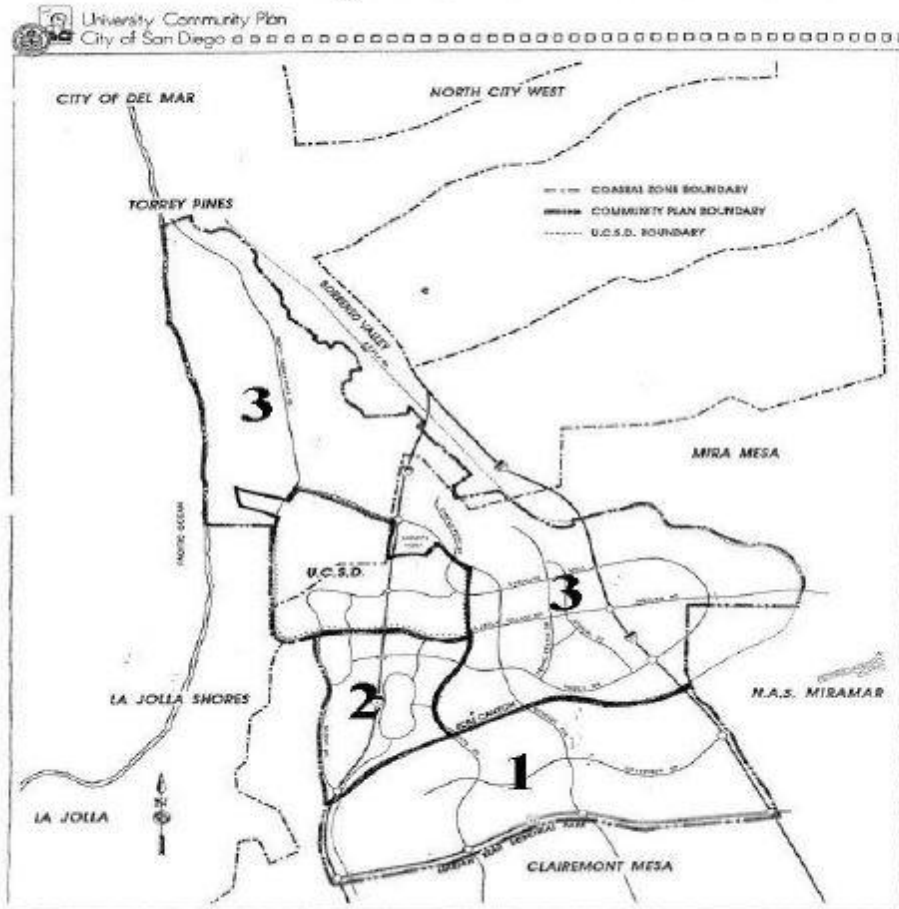

----- Cut and Detach Here -----

University Community Planning Group 2023 Ballot

District 3

RESIDENTIAL SEAT A

Name _____
Print your name legibly!

Address _____

Place this LOWER half of the ballot AND the sealed envelope containing the upper half of the ballot into a second envelope. Place in ballot box.

Community Plan Area District Boundaries

Exhibit C

District 1 is south UC: south of Rose Canyon between I-5 and I-805 and north of SR-52.

District 2 is north of Rose Canyon between I-5 and Regents Road, south of La Jolla Village Drive.

District 3 is north of Rose Canyon, everything in the plan area not covered by District 2.

University Community Planning Group 2023 Voting Locations

DROP OFF LOCATIONS

South UC Library 4155 Governor Drive

Drop off inside the Library near the circulation desk.

North UC Library 8820 Judicial Drive

Drop off inside the Library near the circulation desk.