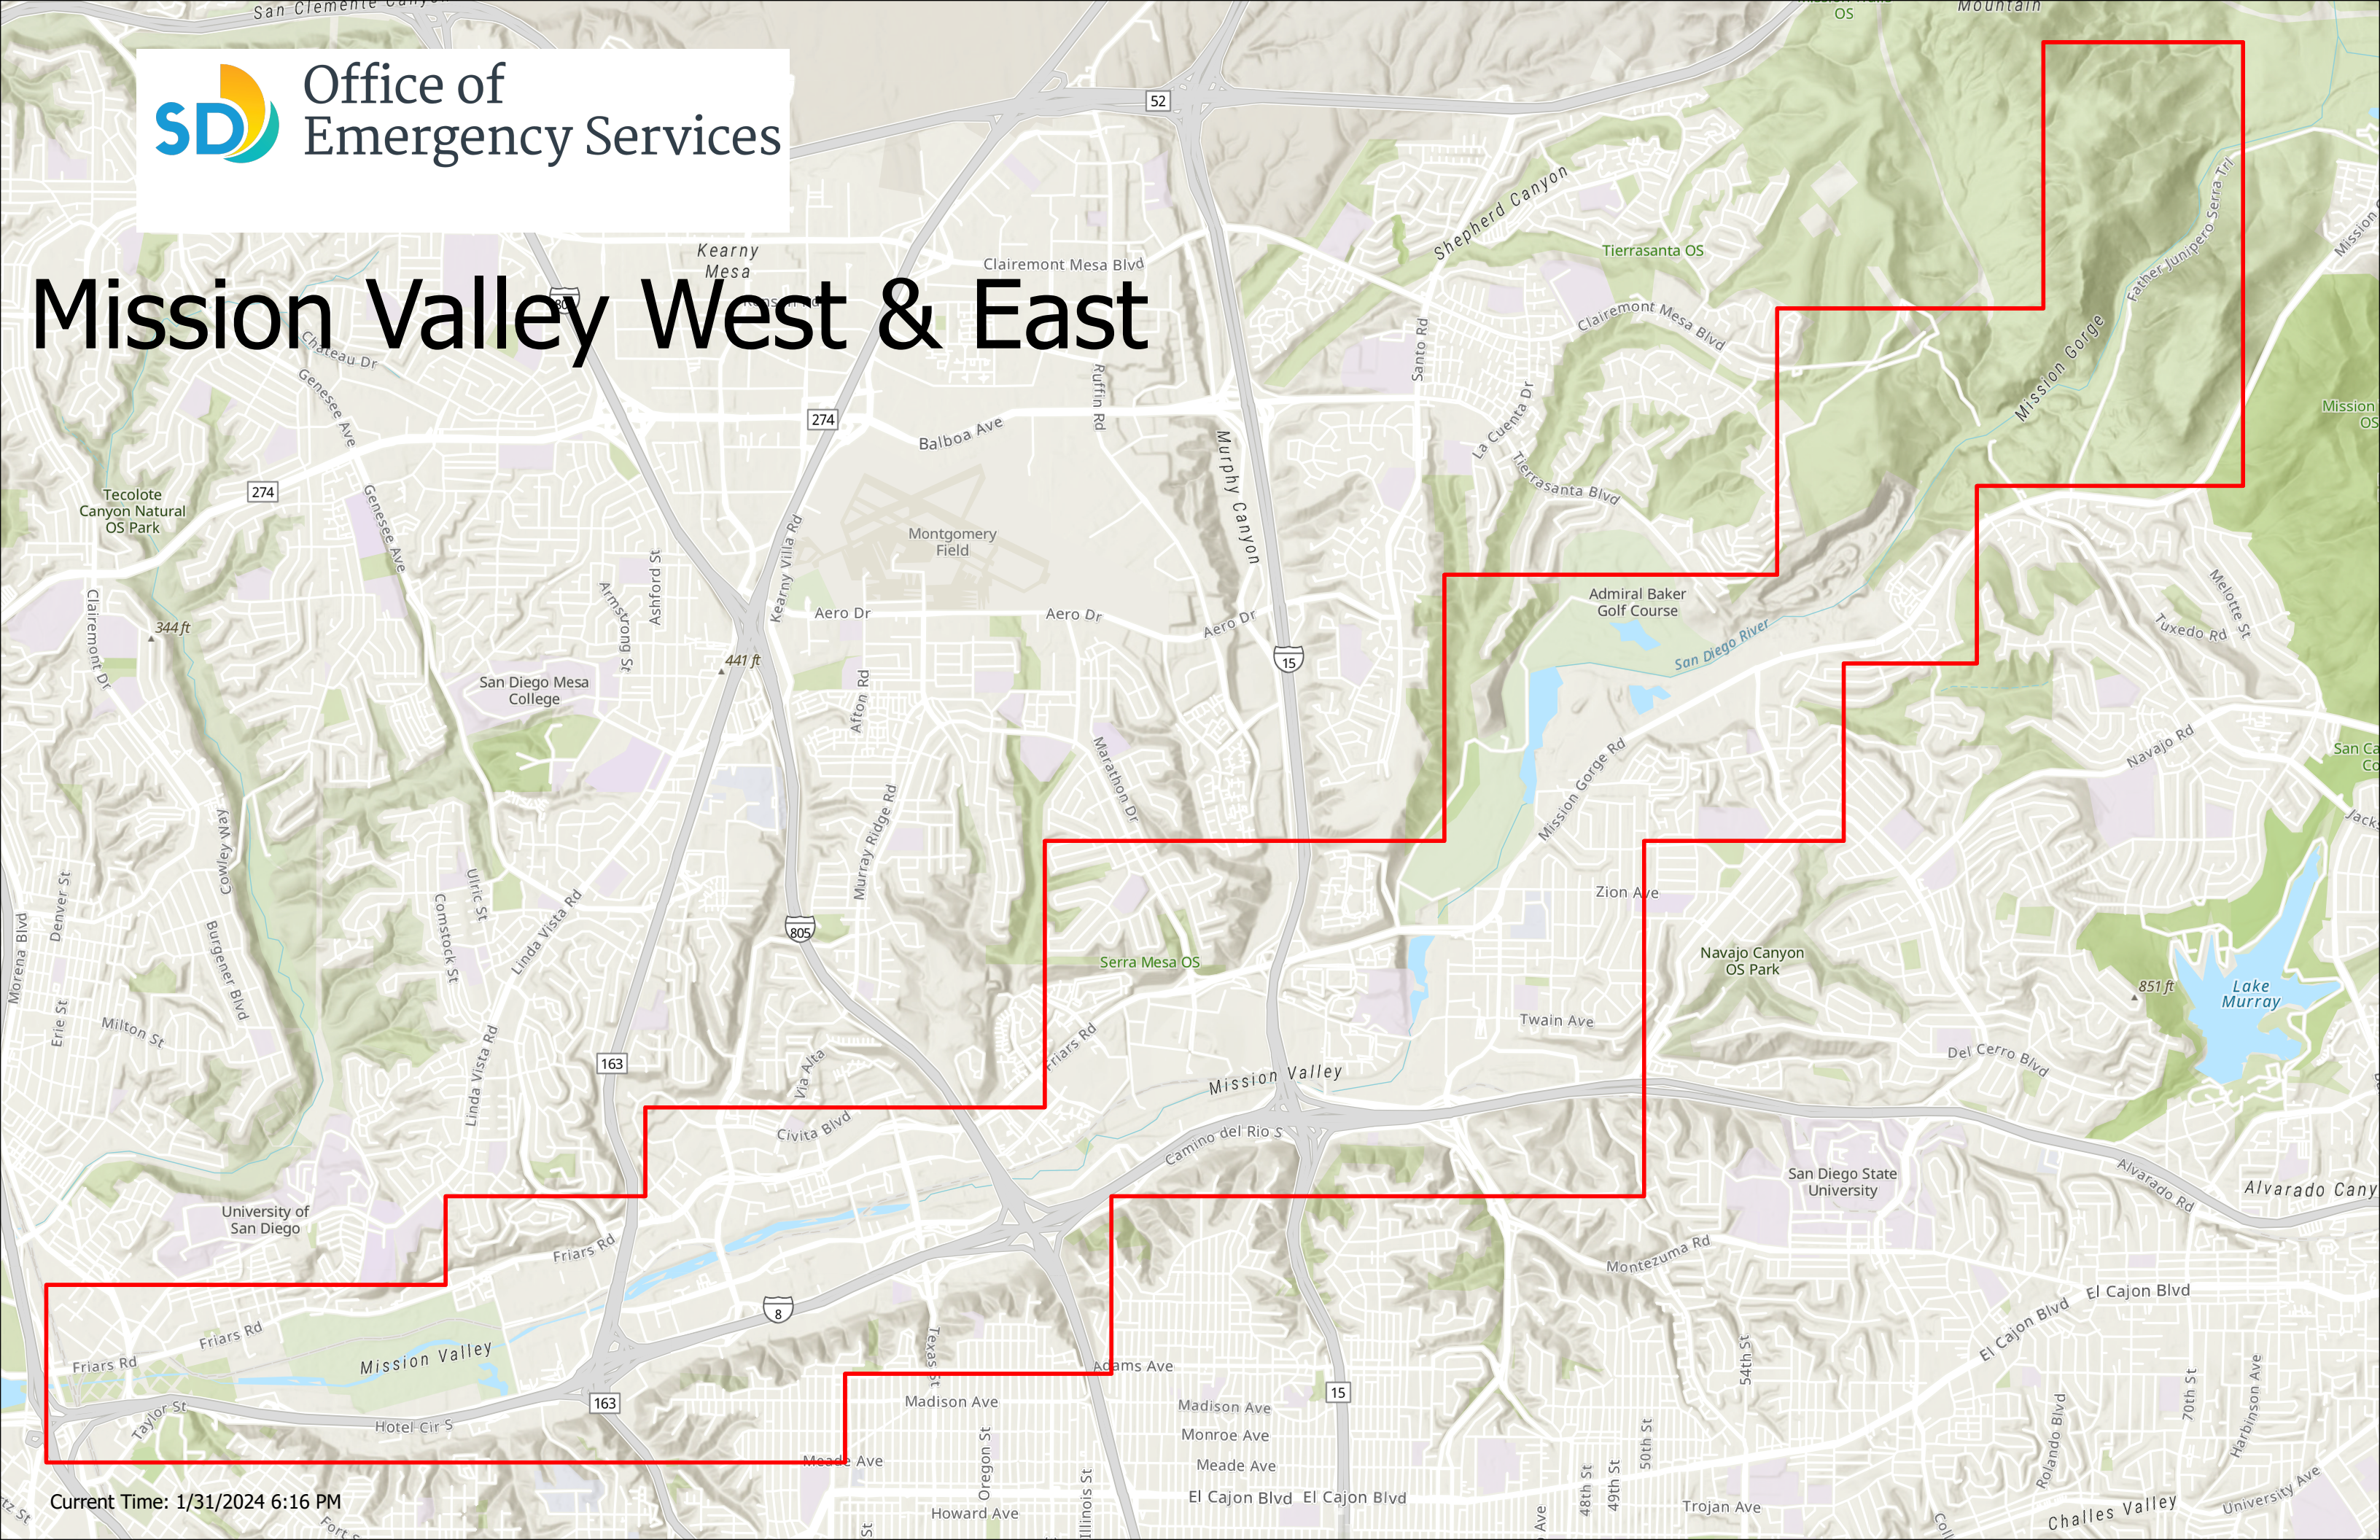

Office of
Emergency Services

Mission Valley West & East

Current Time: 1/31/2024 6:16 PM