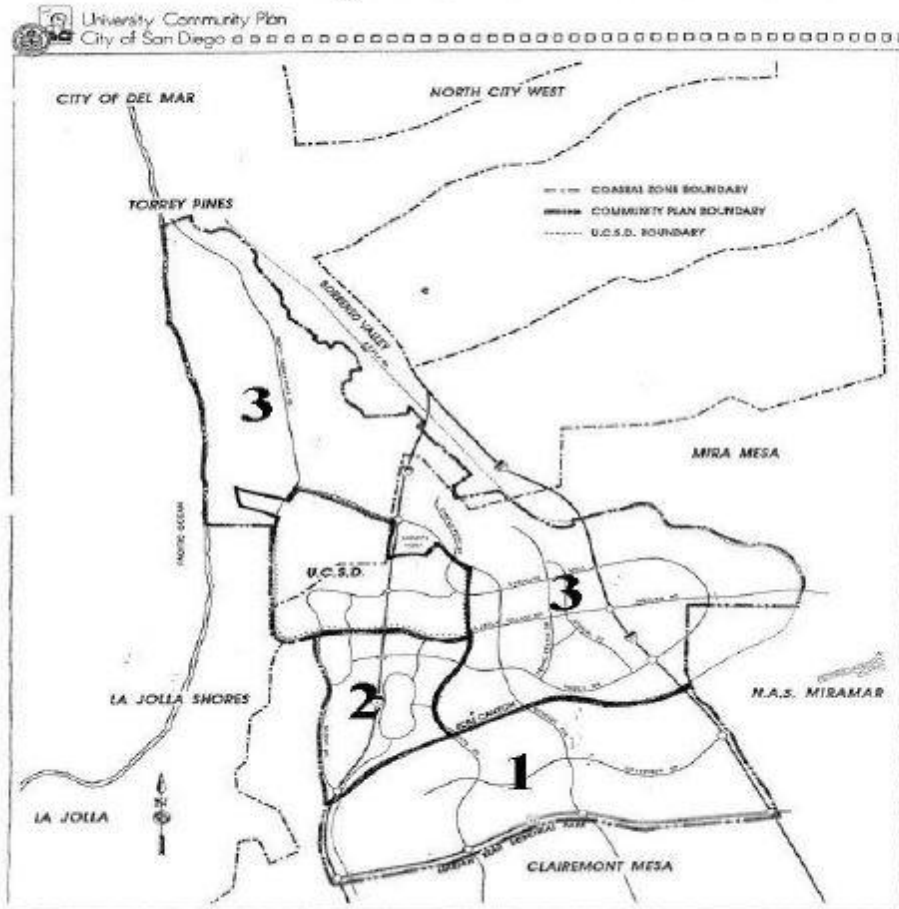

----- Cut and Detach Here -----

University Community Planning Group 2024 Ballot

District 3

RESIDENTIAL SEAT B

Name _____
Print your name legibly!

Address _____

Place this LOWER half of the ballot AND the sealed envelope containing the upper half of the ballot into a second envelope. Place in ballot box.

Community Plan Area District Boundaries

Exhibit C

District 1 is south UC: south of Rose Canyon between I-5 and I-805 and north of SR-52.

District 2 is north of Rose Canyon between I-5 and Regents Road, south of La Jolla Village Drive.

District 3 is north of Rose Canyon, everything in the plan area not covered by District 2.

University Community Planning Group 2024 Voting Locations

DROP OFF LOCATIONS

South UC Library 4155 Governor Drive

Drop off inside the Library near the circulation desk.

North UC Library 8820 Judicial Drive

Drop off inside the Library near the circulation desk.