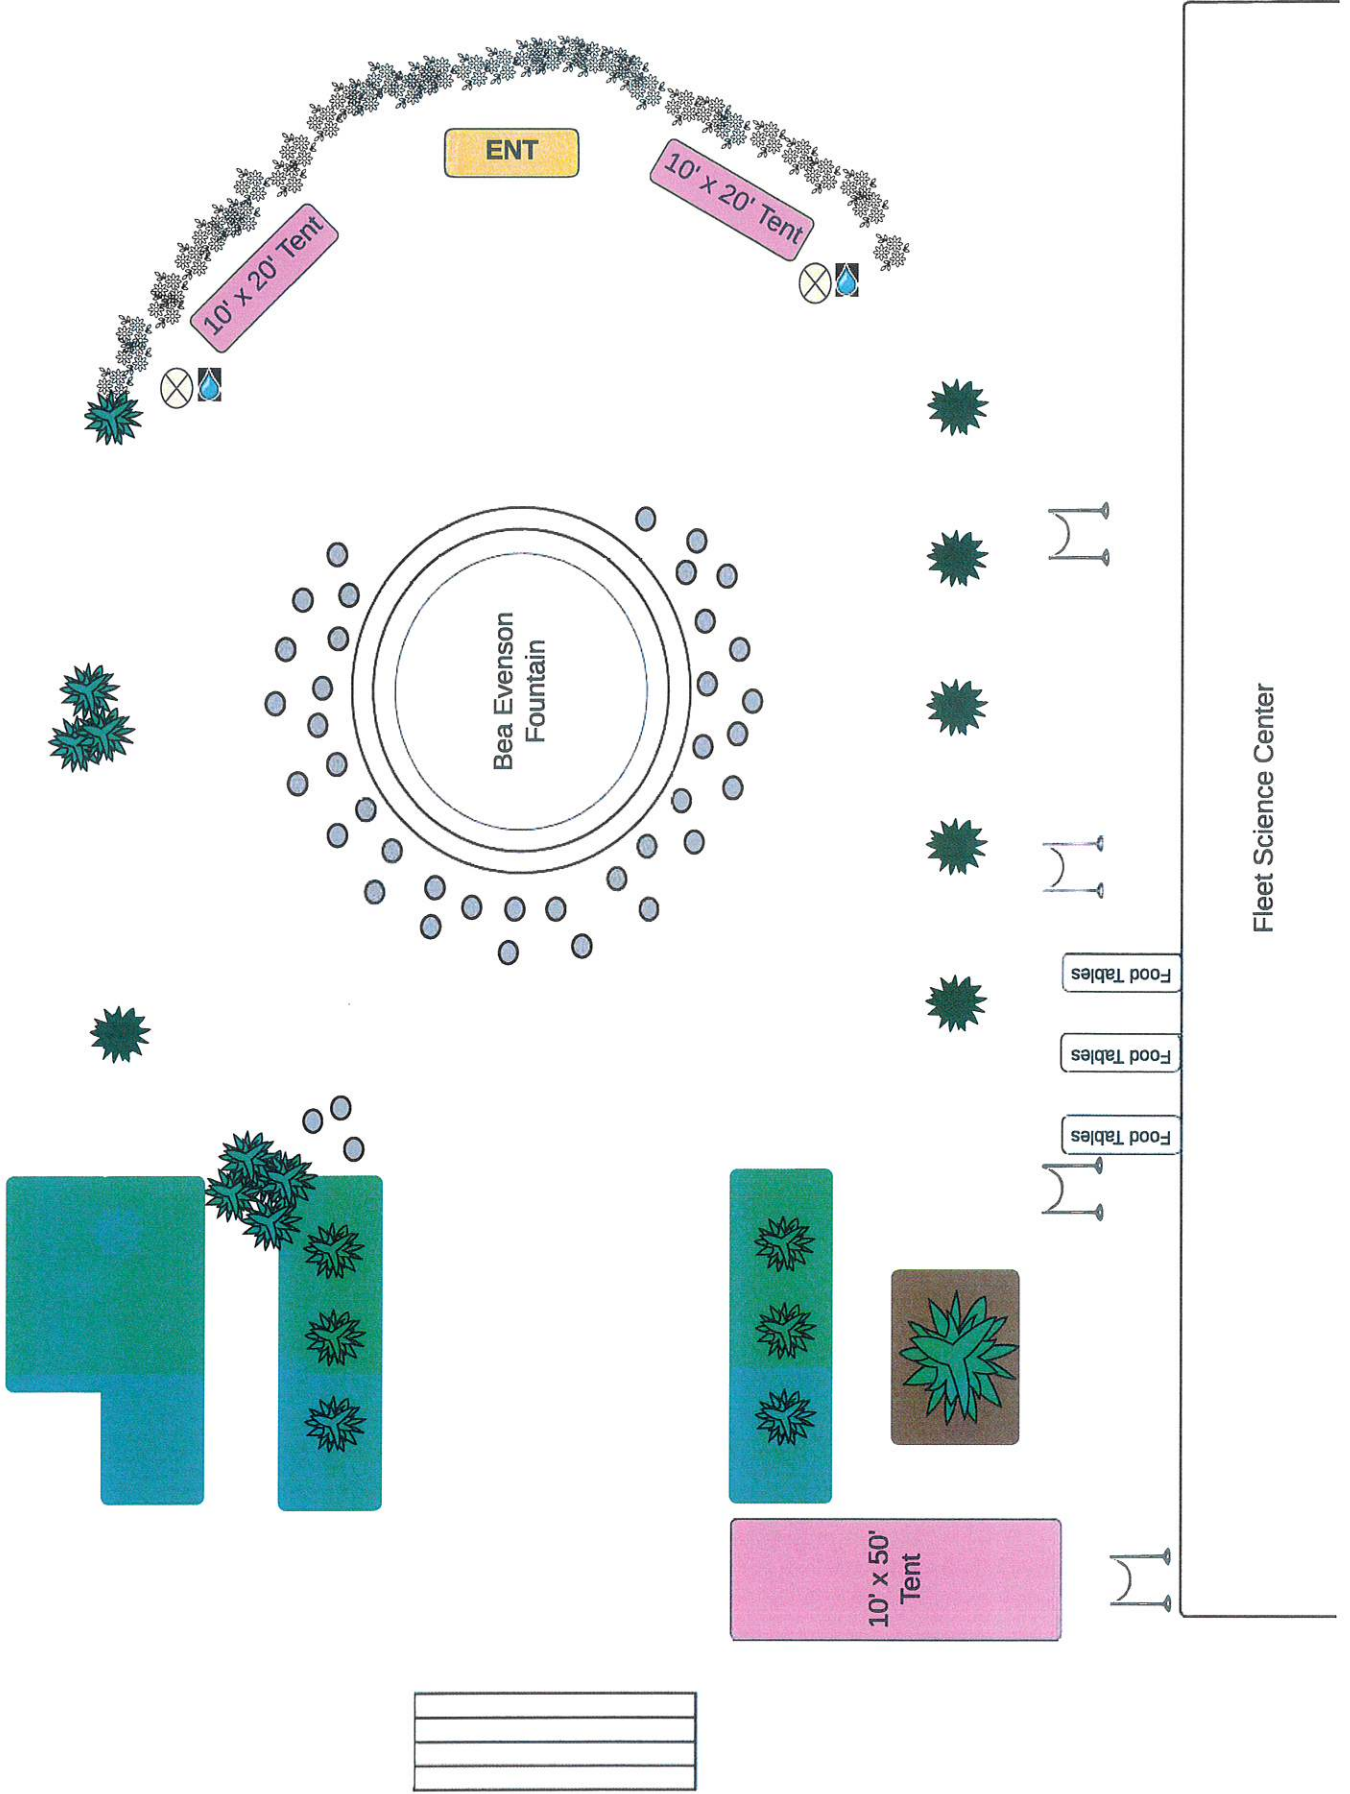

EL Prado Walkway

Village Place

Lily Pond

Timken

Casa del Prado

Food Tables, Food Tables

Kettle Corn

10' x 10' First Aid Tent

Plaza de Panama

Kettle Corn

Food Tables, Food Tables

House of Hospitality

Casa de Balboa

Main Stage

10' x 20' Tent

General

Cascades

Plaza de Panama

Esri UC Thursday Night Party - Thursday, July 18, 2024

Bea Evenson Fountain

Esri UC Thursday Night Party - Thursday, July 18, 2024

Casa De Balboa - Patio A

Esri UC Thursday Night Party—Thursday, July 18, 2024

Casa De Balboa - Patio B

**Access:
21 and Over Only**