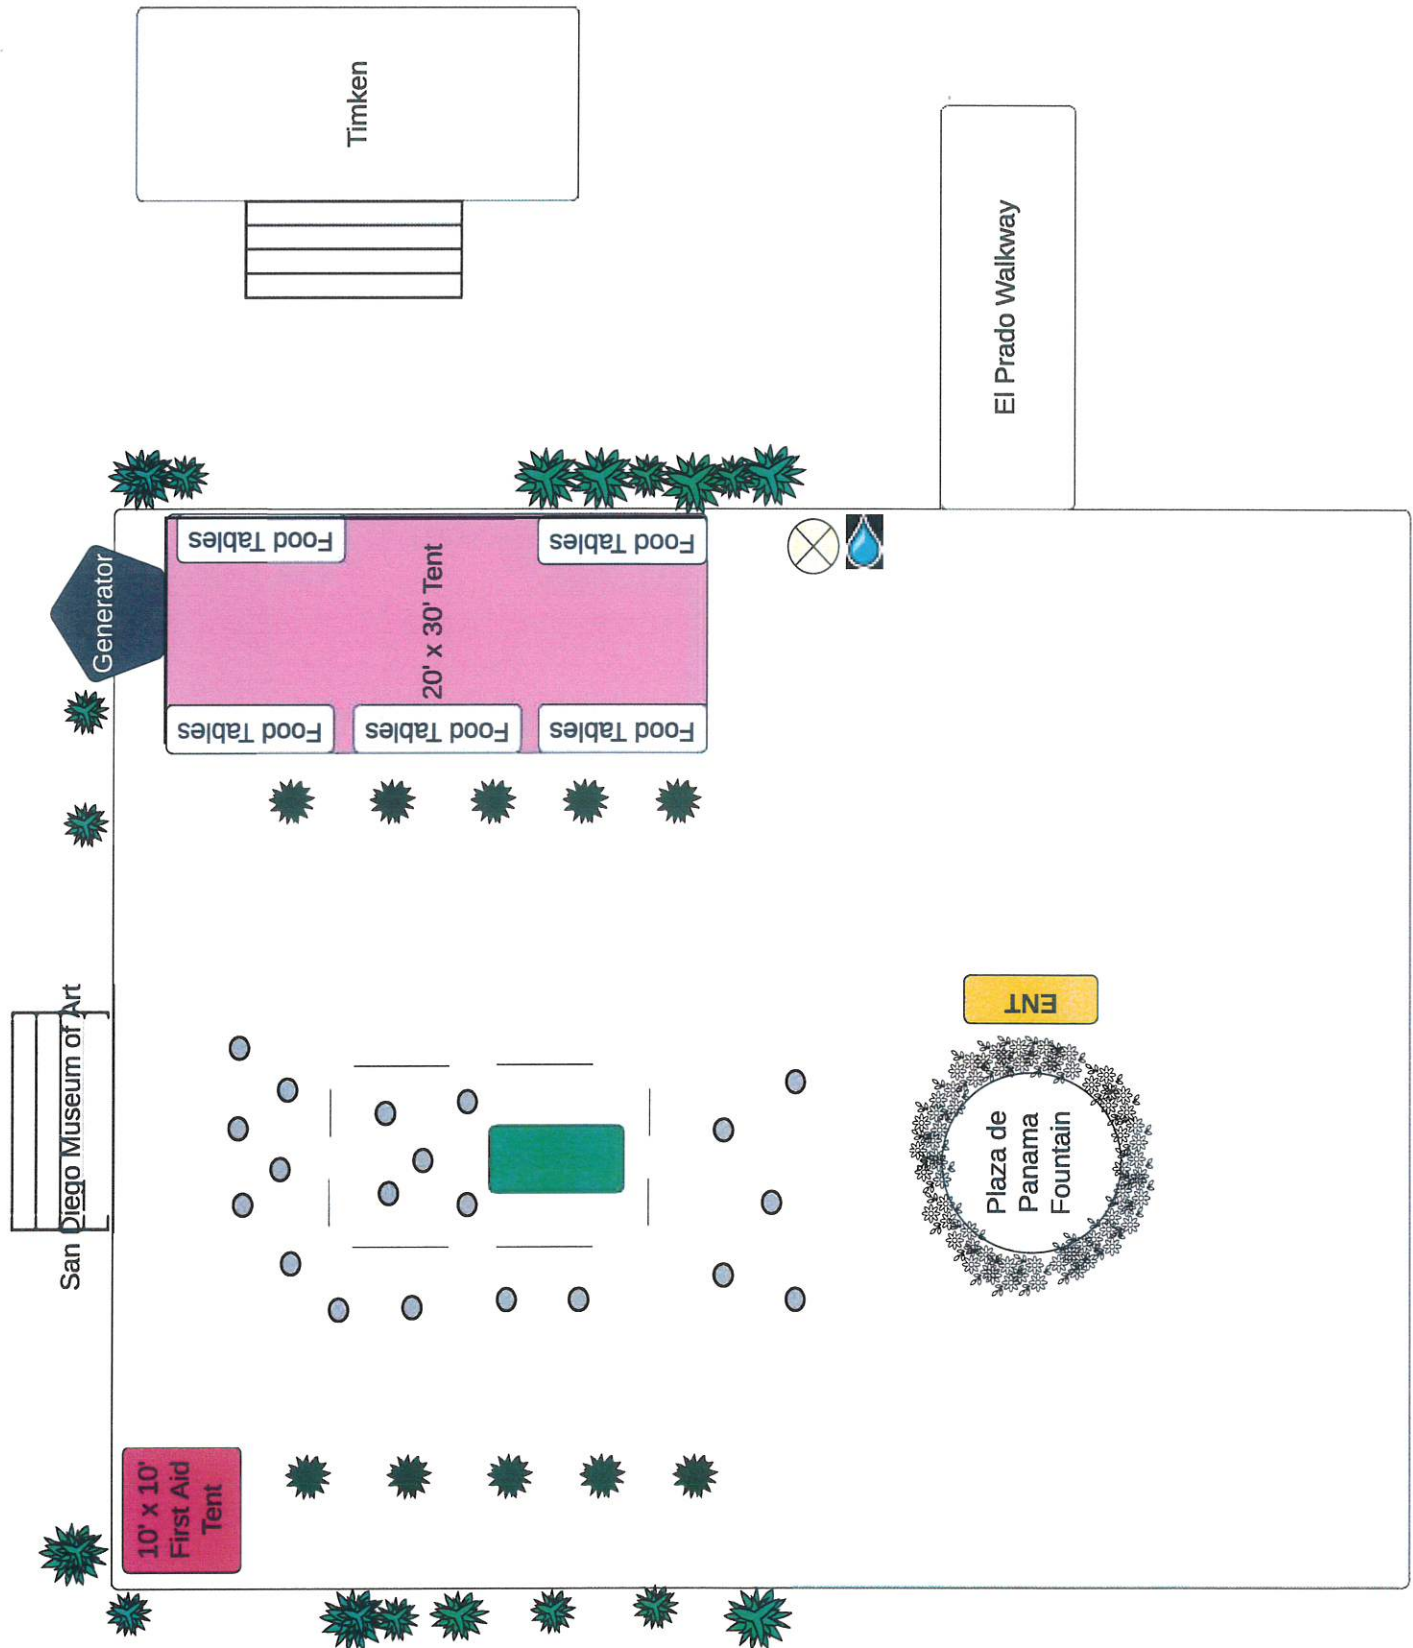

EL Prado Walkway

Village Place

Lily Pond

Timken

Casa del Prado

Food Tables, Food Tables

Kettle Corn

10' x 10' First Aid Tent

Plaza de Panama

Kettle Corn

Food Tables, Food Tables

House of Hospitality

Casa de Balboa

Main Stage

10' x 20' Tent

General

Cascades

Plaza de Panama

Esri UC Thursday Night Party - Thursday, July 18, 2024

Bea Evenson Fountain

Esri UC Thursday Night Party - Thursday, July 18, 2024

Casa De Balboa - Patio A

Esri UC Thursday Night Party—Thursday, July 18, 2024