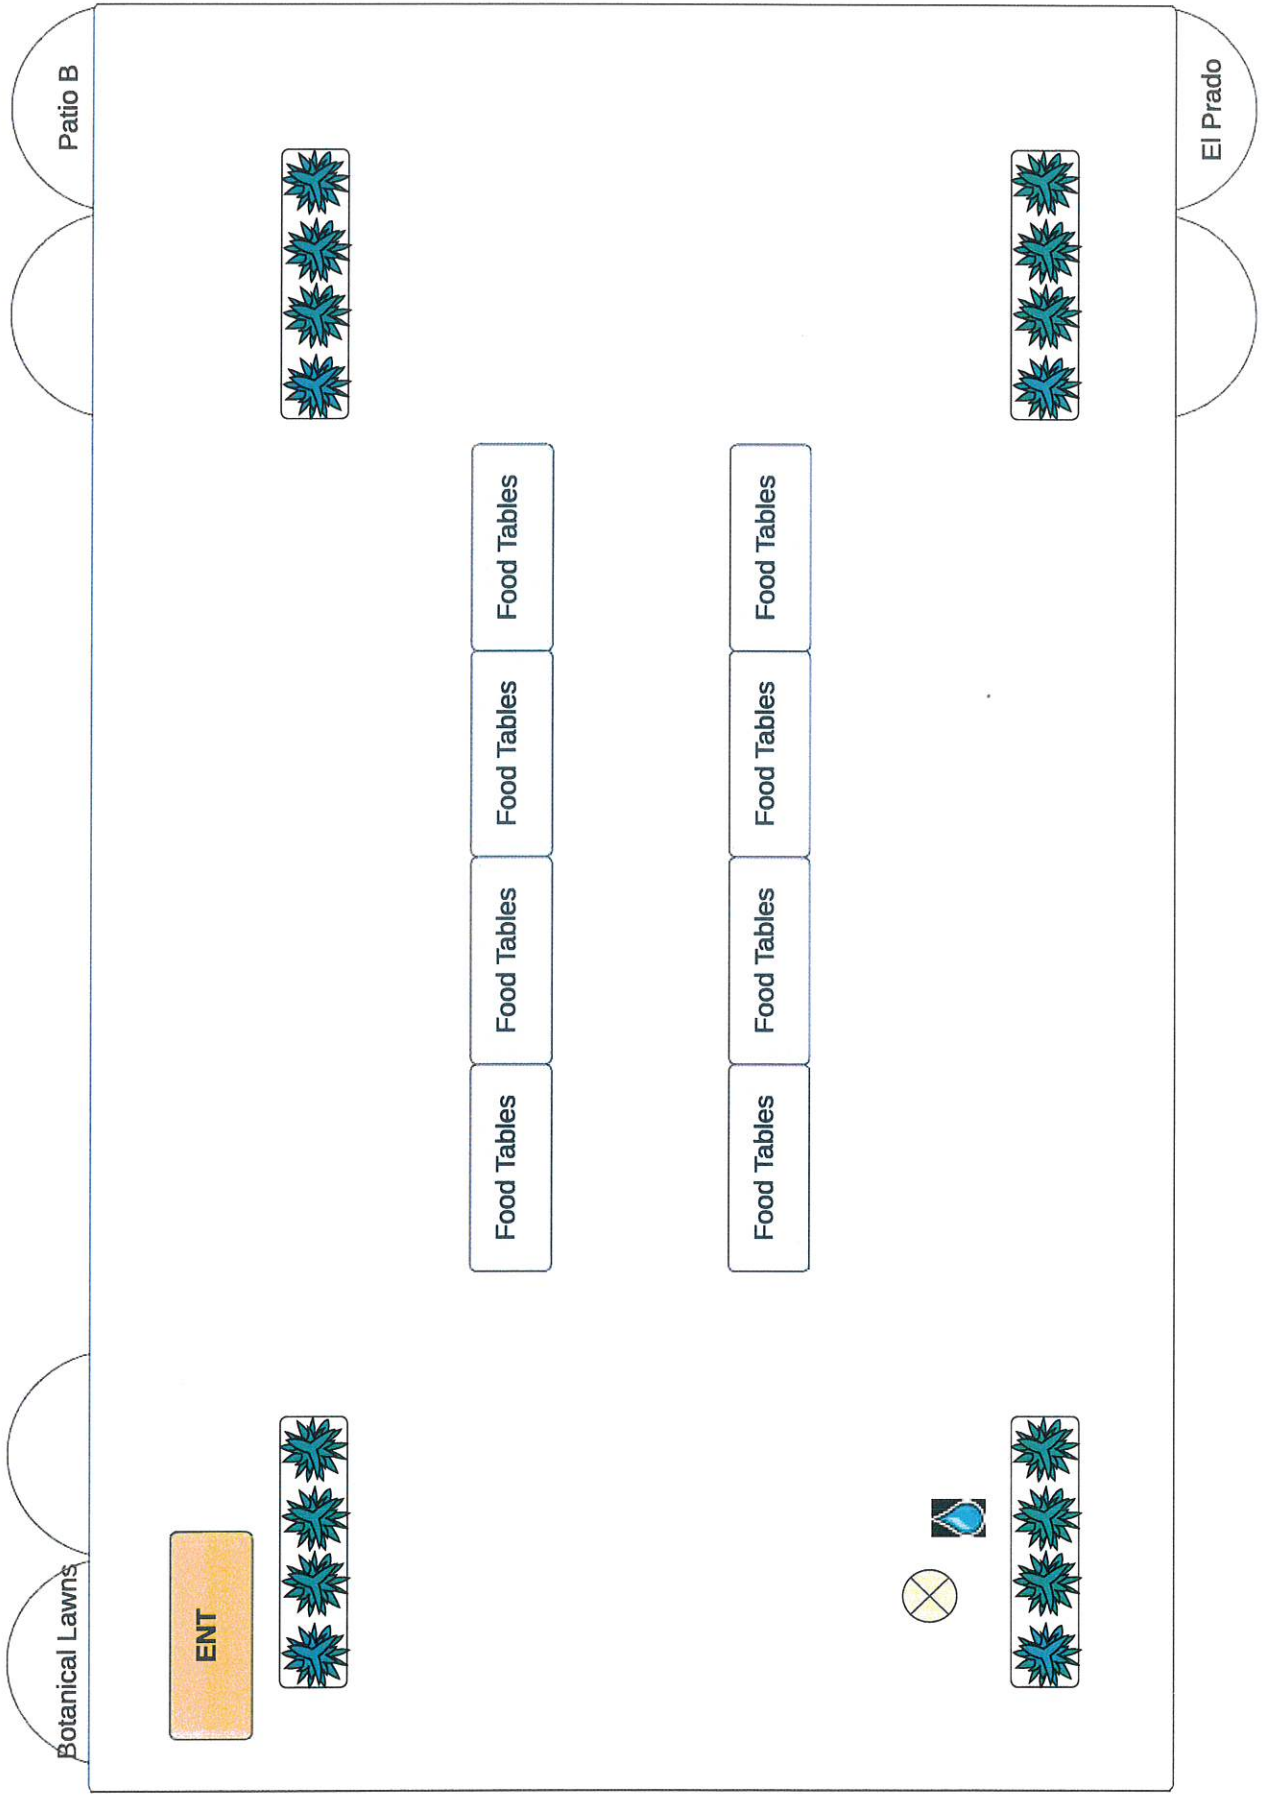

EL Prado Walkway

Village Place

Lily Pond

Timken

Casa del Prado

Food Tables, Food Tables

Kettle Corn

10' x 10' First Aid Tent

Plaza de Panama

Kettle Corn

Food Tables, Food Tables

House of Hospitality

Casa de Balboa

Main Stage

10' x 20' Tent

General

Cascades

Plaza de Panama

Esri UC Thursday Night Party - Thursday, July 18, 2024

Bea Evenson Fountain

Esri UC Thursday Night Party - Thursday, July 18, 2024

Casa De Balboa - Patio A

Esri UC Thursday Night Party—Thursday, July 18, 2024

Casa De Balboa - Patio B

**Access:
21 and Over Only**