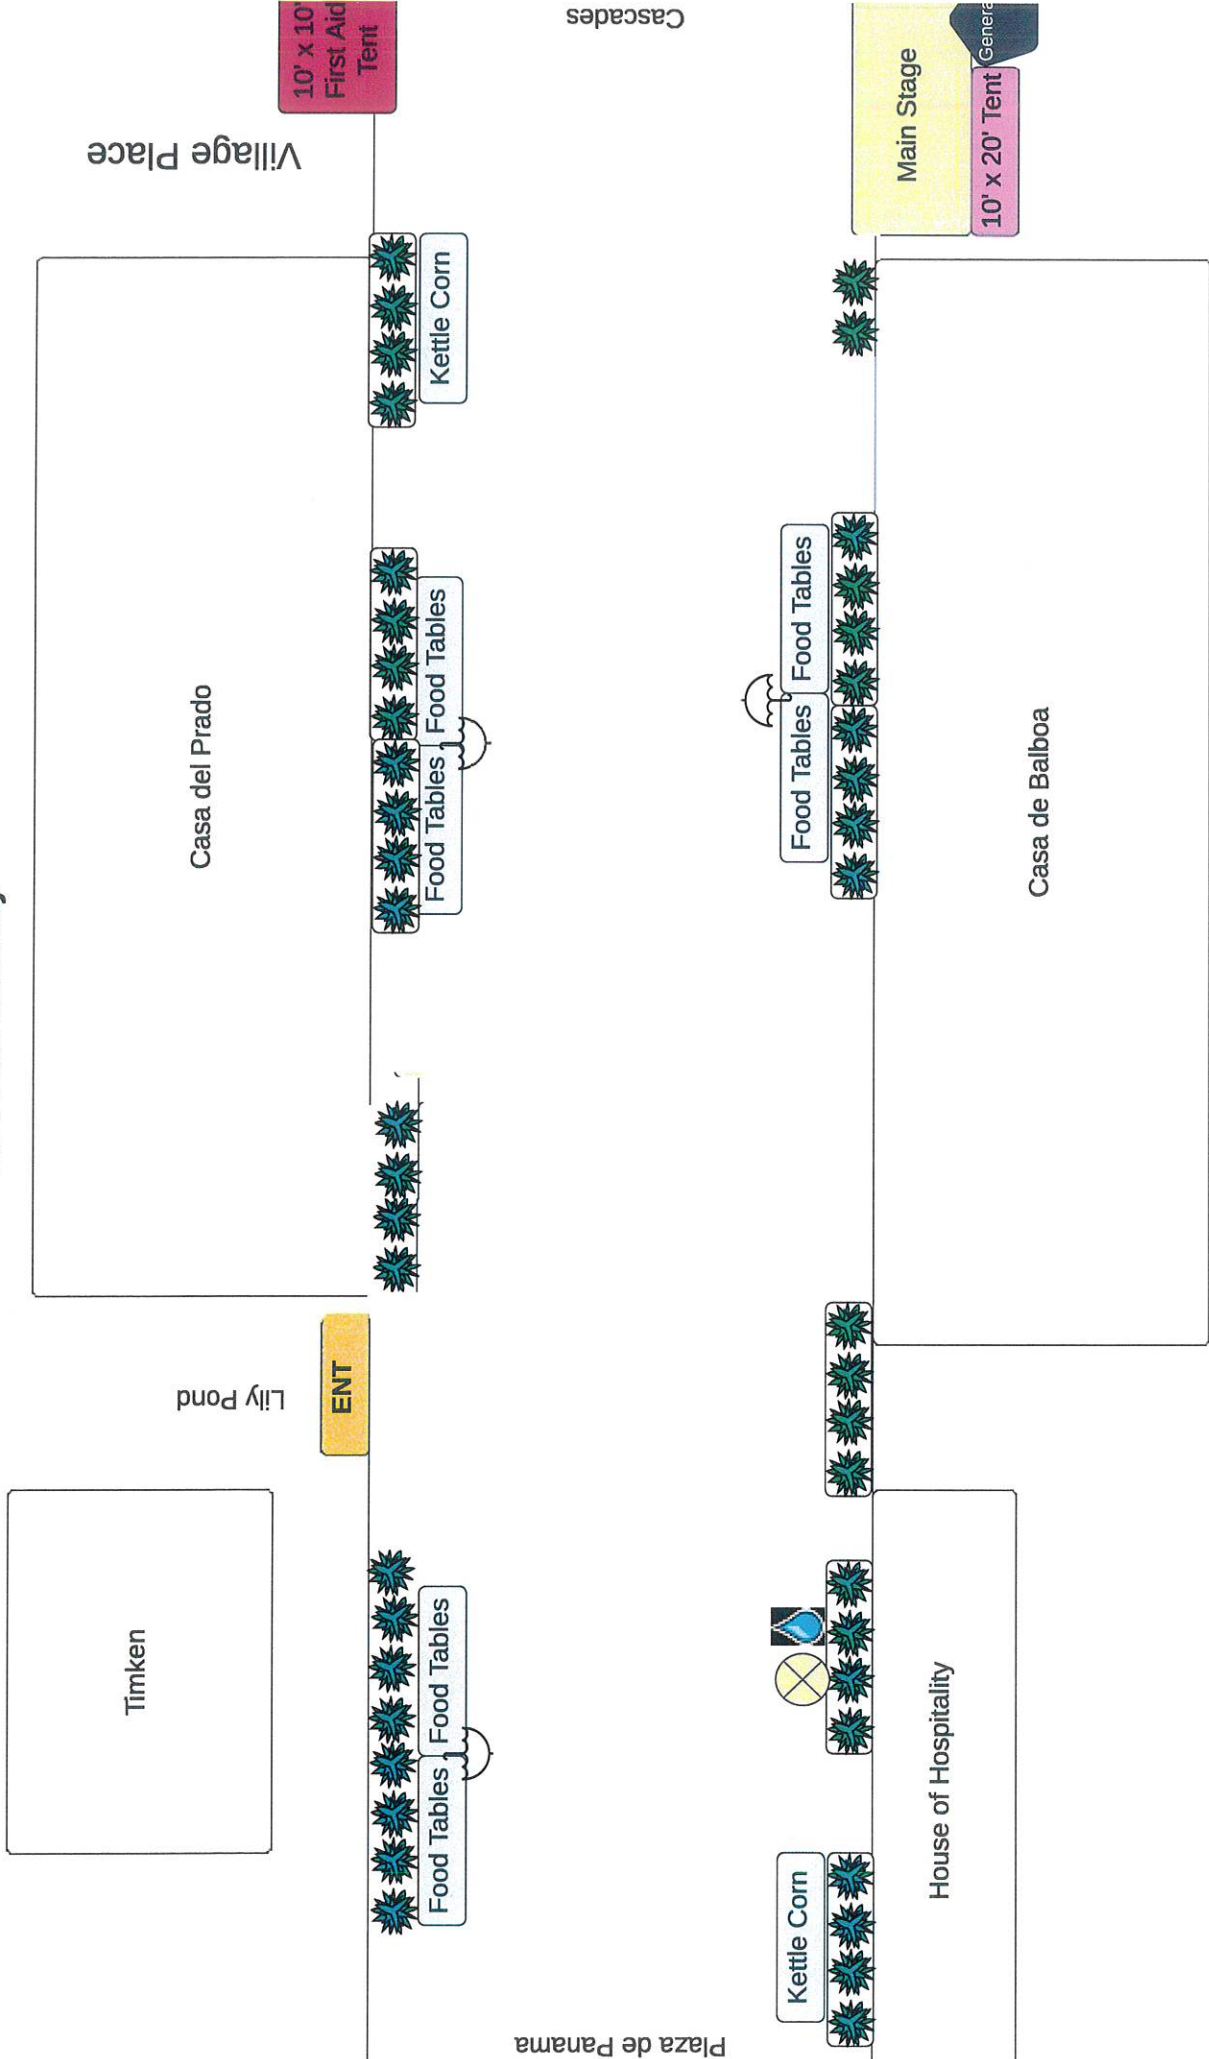

EL Prado Walkway

Village Place

Lily Pond

Timken

Casa del Prado

Food Tables, Food Tables

Kettle Corn

10' x 10' First Aid Tent

Plaza de Panama

Kettle Corn

Food Tables, Food Tables

House of Hospitality

Casa de Balboa

Main Stage

10' x 20' Tent

General