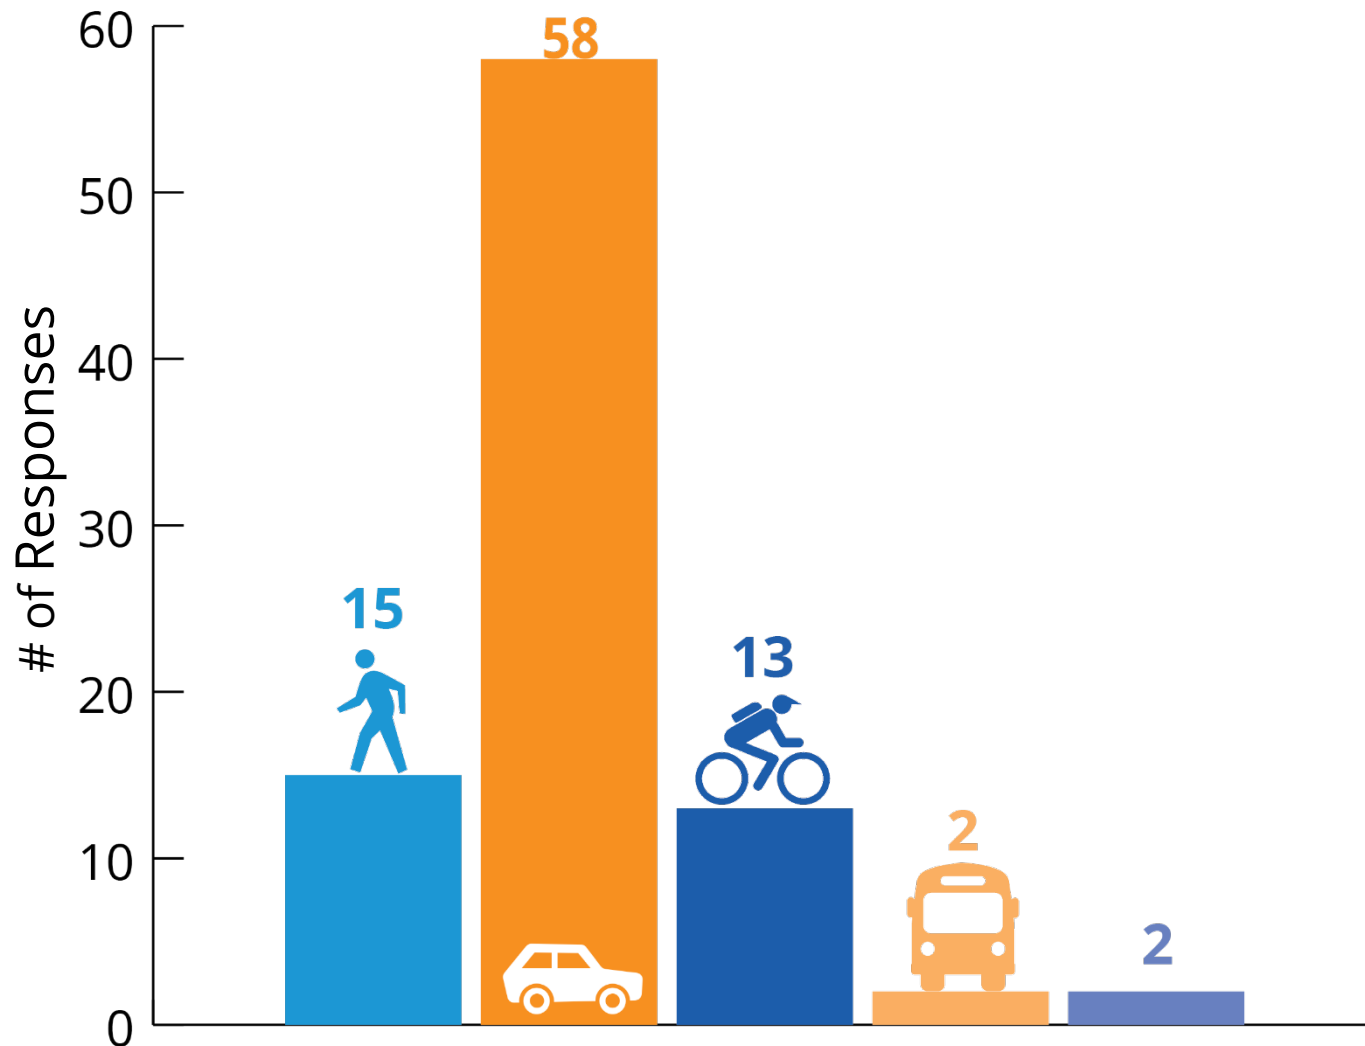

How far from Sunshine Berardini Field do you live?

How often will you visit Sunshine Berardini Field?

How will you travel to Sunshine Berardini Field?

What are the ages of the individuals in your household who will visit the park?

What activities and facilities would you like to see included in the park?

What design theme would you like to see in the new park?

What are some existing safety issues in the park and how do you think they can be improved?

- Lack of lighting for fields and overall park
- Bathrooms in disrepair
- Homeless encampments in the creek adjacent to the park as well as across the street
- Open the park up for public access
- Maintenance of plants around trails and creek
- Theft and vandalism of existing baseball field amenities
- Signage to warn of danger from wildlife
- Signal at main entry onto Federal Blvd for car and pedestrian traffic to cross safely