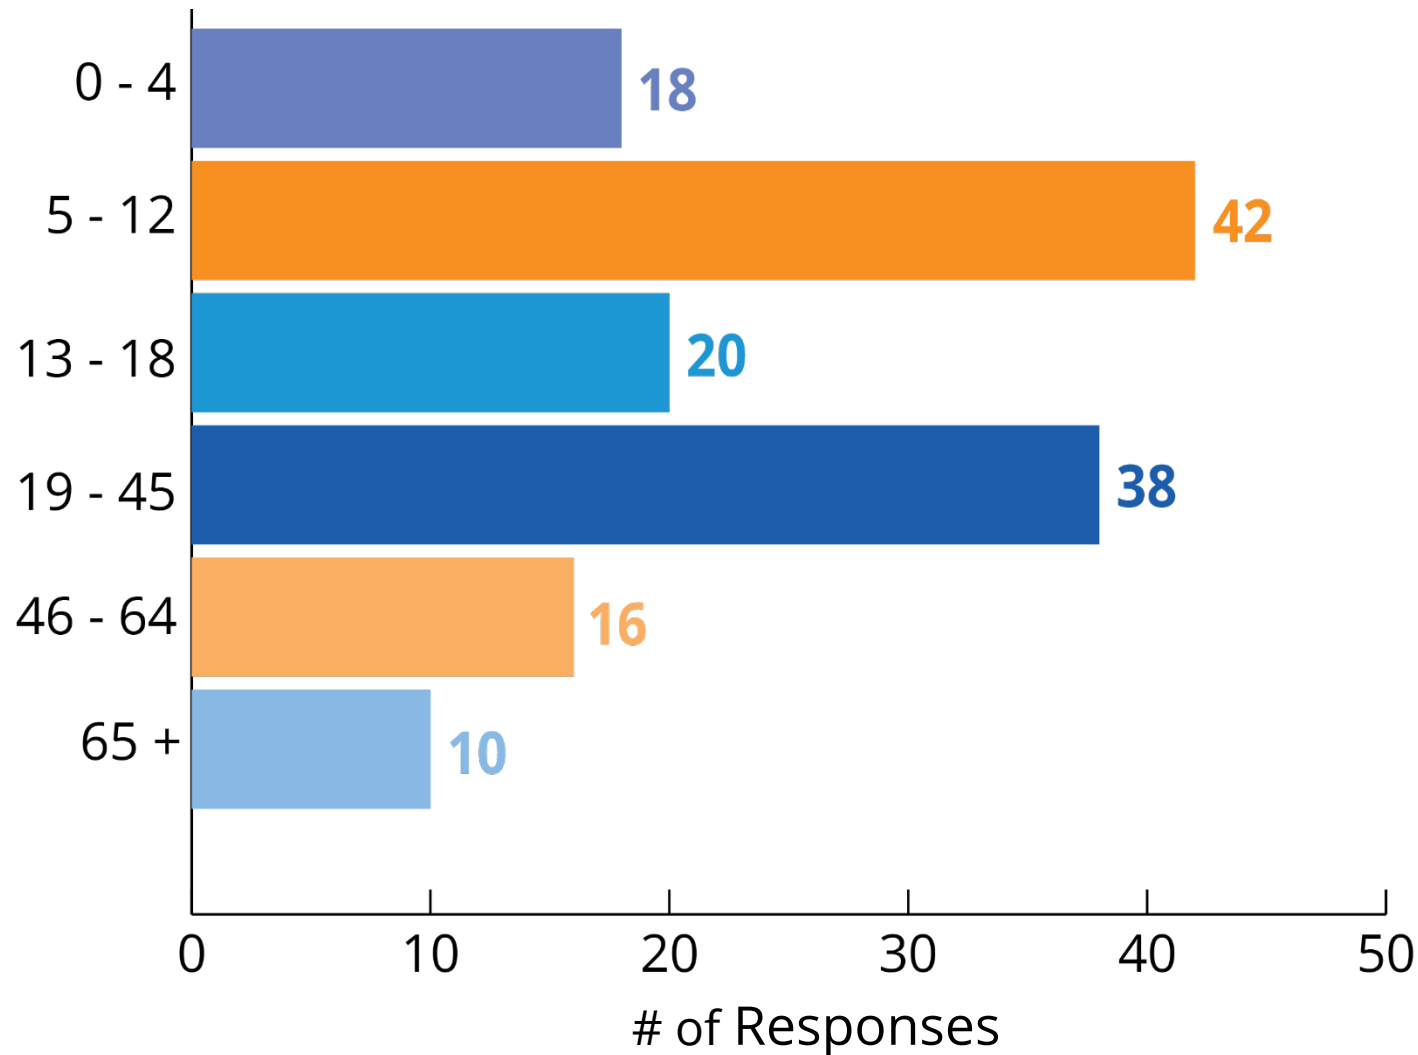

How far from Sunshine Berardini Field do you live?

How often will you visit Sunshine Berardini Field?

How will you travel to Sunshine Berardini Field?

What are the ages of the individuals in your household who will visit the park?

What activities and facilities would you like to see included in the park?

What design theme would you like to see in the new park?

What are some existing safety issues in the park and how do you think they can be improved?

- Lack of lighting for fields and overall park
- Bathrooms in disrepair
- Homeless encampments in the creek adjacent to the park as well as across the street
- Open the park up for public access
- Maintenance of plants around trails and creek
- Theft and vandalism of existing baseball field amenities
- Signage to warn of danger from wildlife
- Signal at main entry onto Federal Blvd for car and pedestrian traffic to cross safely