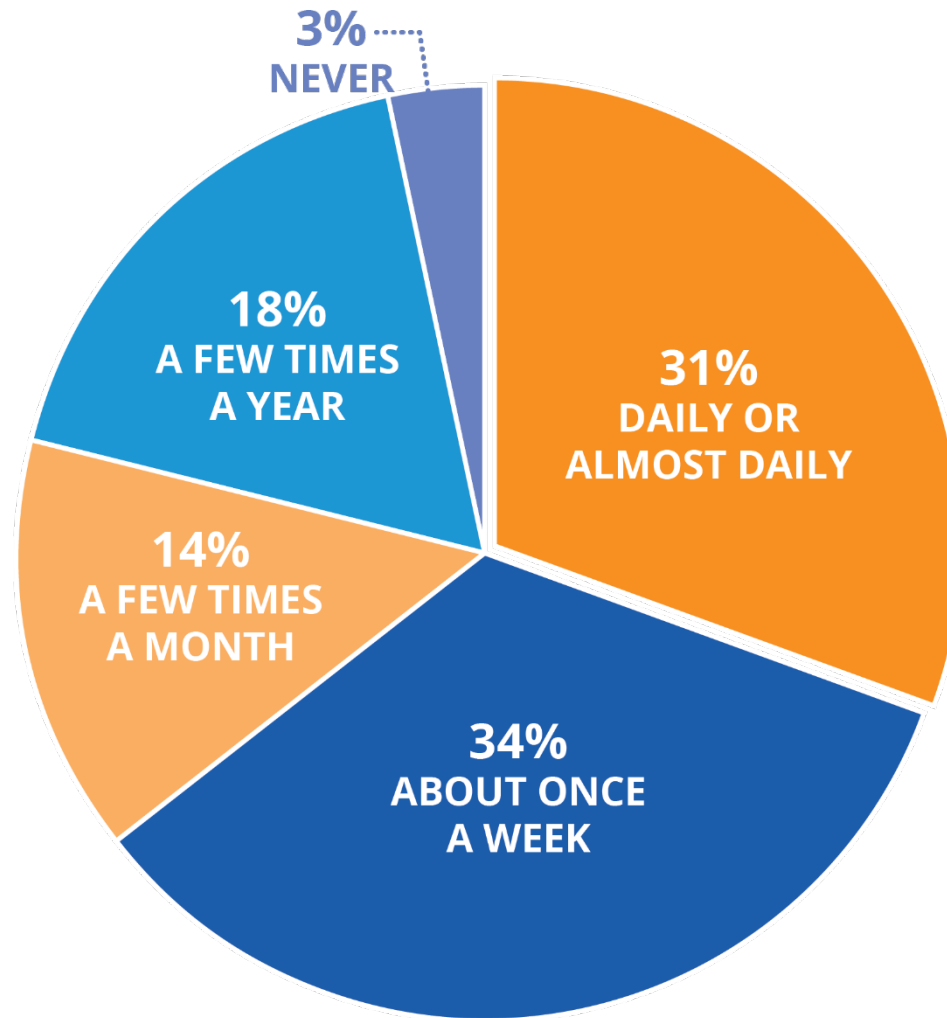

How far from Sunshine Berardini Field do you live?

How often will you visit Sunshine Berardini Field?

How will you travel to Sunshine Berardini Field?

What are the ages of the individuals in your household who will visit the park?

What activities and facilities would you like to see included in the park?

What design theme would you like to see in the new park?

What are some existing safety issues in the park and how do you think they can be improved?

- Lack of lighting for fields and overall park
- Bathrooms in disrepair
- Homeless encampments in the creek adjacent to the park as well as across the street
- Open the park up for public access
- Maintenance of plants around trails and creek
- Theft and vandalism of existing baseball field amenities
- Signage to warn of danger from wildlife
- Signal at main entry onto Federal Blvd for car and pedestrian traffic to cross safely