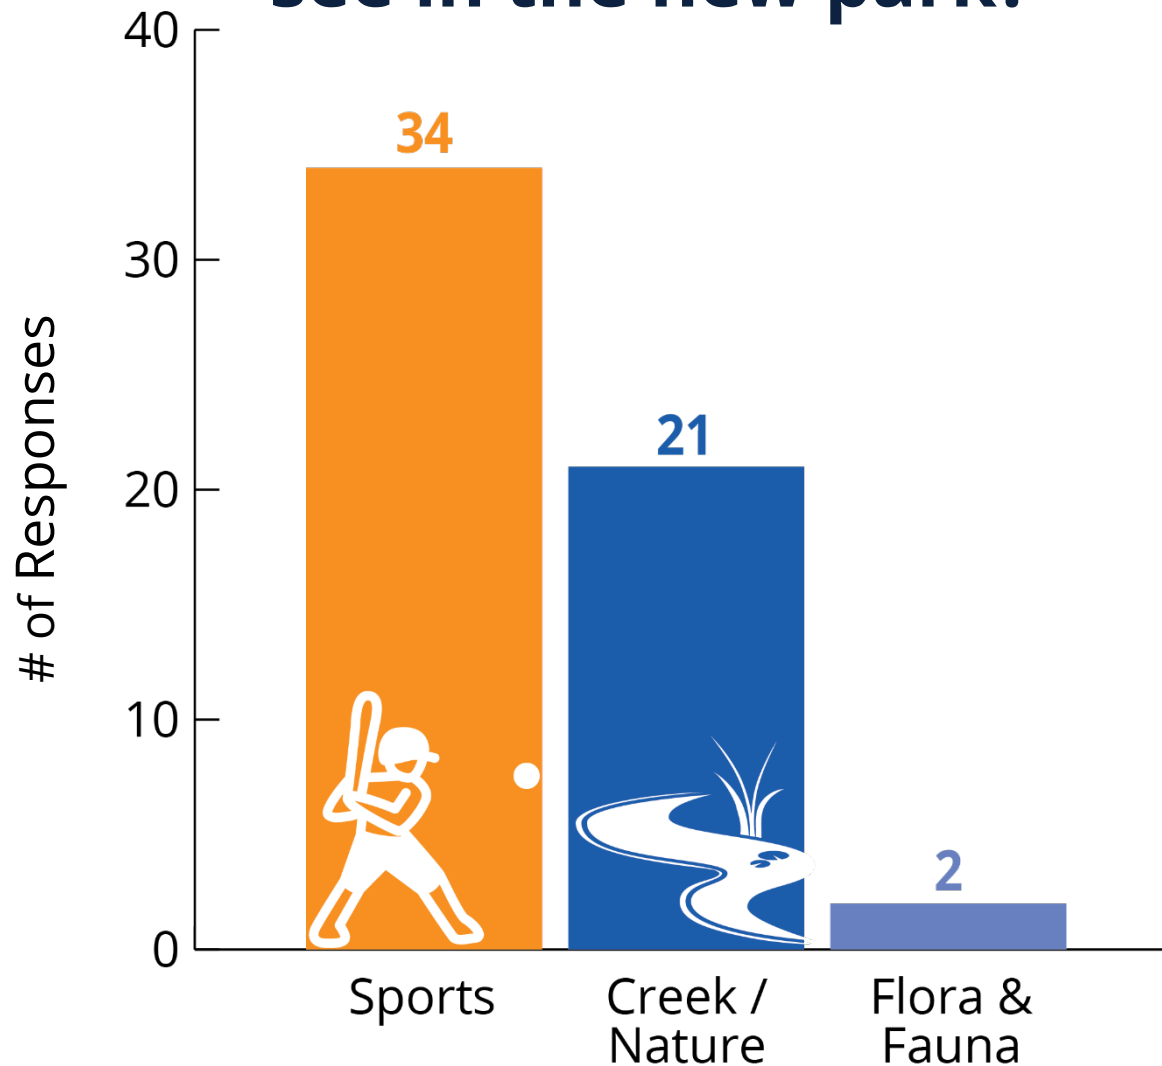

How far from Sunshine Berardini Field do you live?

How often will you visit Sunshine Berardini Field?

How will you travel to Sunshine Berardini Field?

What are the ages of the individuals in your household who will visit the park?

What activities and facilities would you like to see included in the park?

What design theme would you like to see in the new park?

What are some existing safety issues in the park and how do you think they can be improved?

- Lack of lighting for fields and overall park
- Bathrooms in disrepair
- Homeless encampments in the creek adjacent to the park as well as across the street
- Open the park up for public access
- Maintenance of plants around trails and creek
- Theft and vandalism of existing baseball field amenities
- Signage to warn of danger from wildlife
- Signal at main entry onto Federal Blvd for car and pedestrian traffic to cross safely