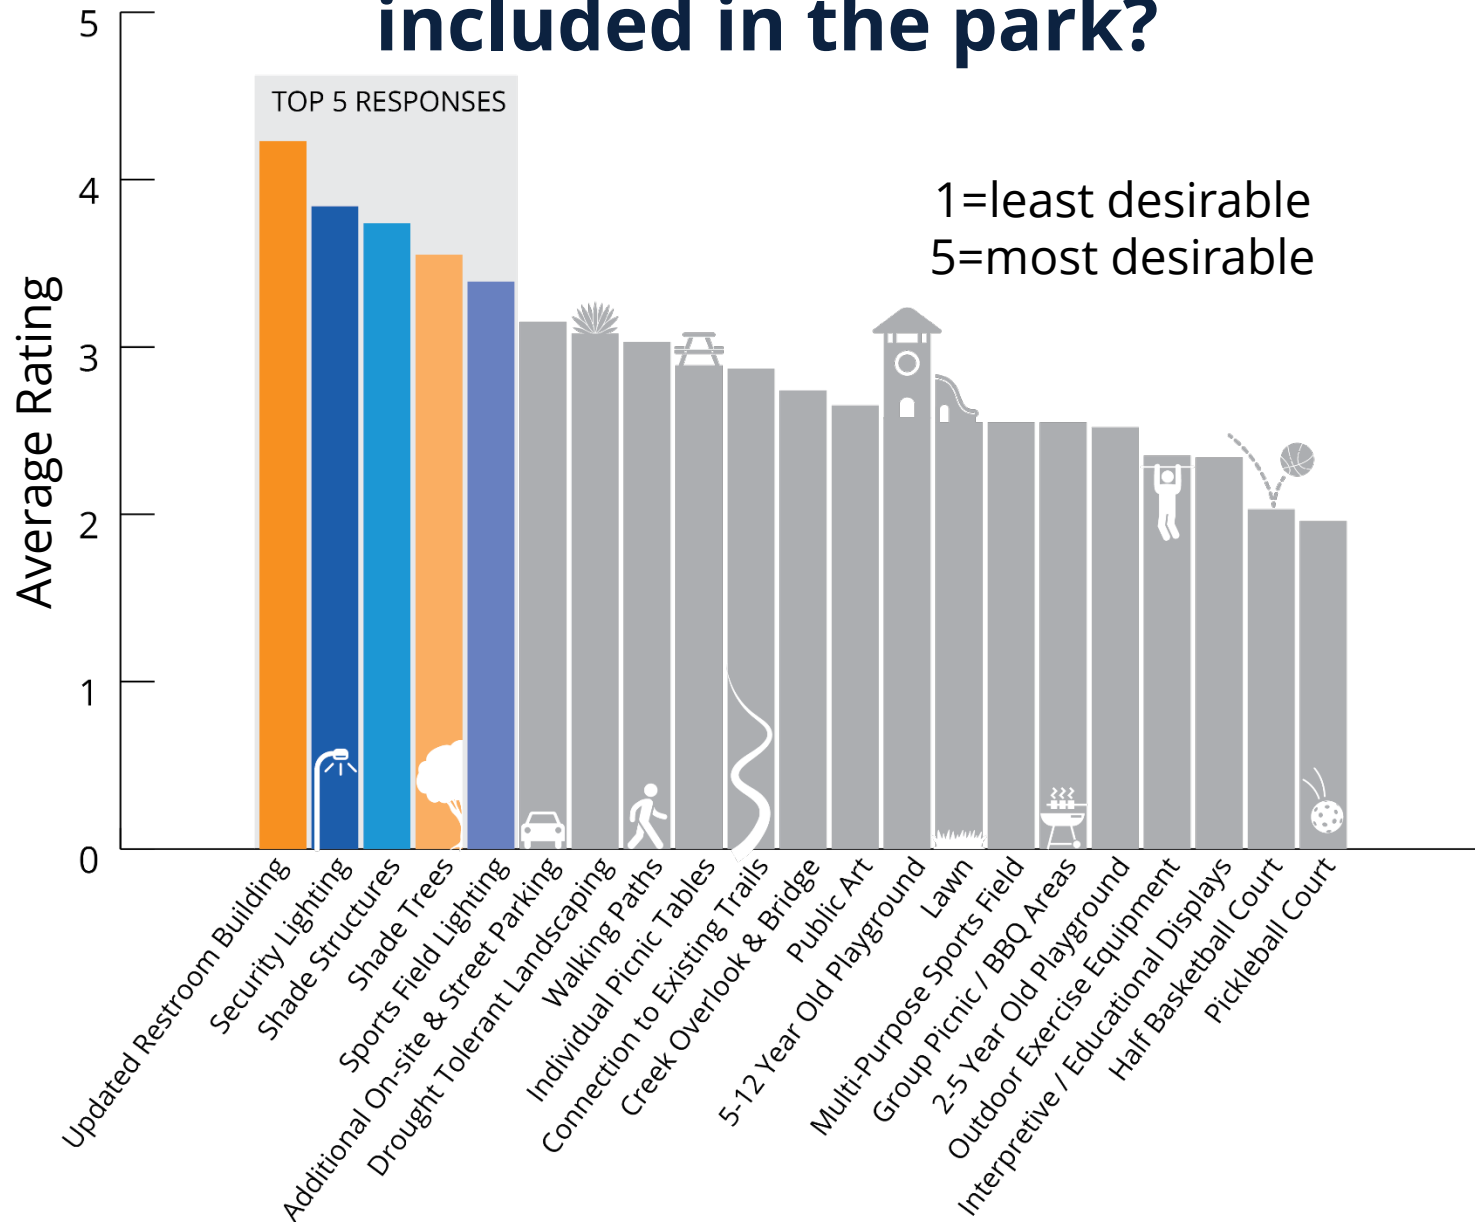

How far from Sunshine Berardini Field do you live?

How often will you visit Sunshine Berardini Field?

How will you travel to Sunshine Berardini Field?

What are the ages of the individuals in your household who will visit the park?

What activities and facilities would you like to see included in the park?

What design theme would you like to see in the new park?

What are some existing safety issues in the park and how do you think they can be improved?

- Lack of lighting for fields and overall park
- Bathrooms in disrepair
- Homeless encampments in the creek adjacent to the park as well as across the street
- Open the park up for public access
- Maintenance of plants around trails and creek
- Theft and vandalism of existing baseball field amenities
- Signage to warn of danger from wildlife
- Signal at main entry onto Federal Blvd for car and pedestrian traffic to cross safely