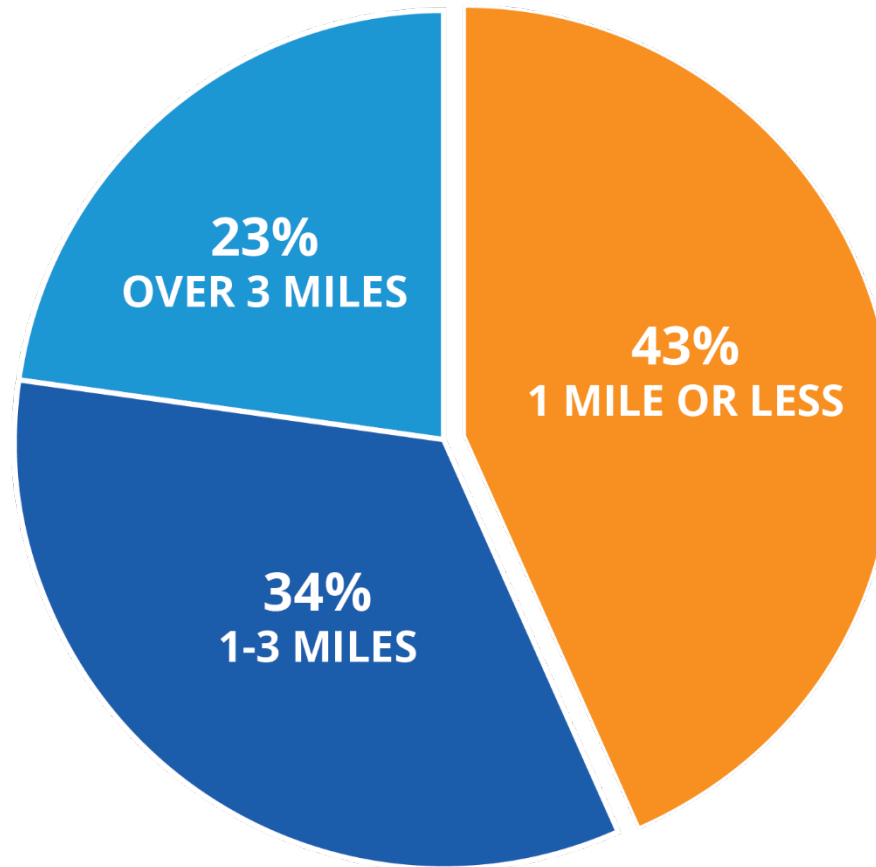

How far from Sunshine Berardini Field do you live?

How often will you visit Sunshine Berardini Field?

How will you travel to Sunshine Berardini Field?

What are the ages of the individuals in your household who will visit the park?

- Lack of lighting for fields and overall park
- Bathrooms in disrepair
- Homeless encampments in the creek adjacent to the park as well as across the street
- Open the park up for public access
- Maintenance of plants around trails and creek
- Theft and vandalism of existing baseball field amenities
- Signage to warn of danger from wildlife
- Signal at main entry onto Federal Blvd for car and pedestrian traffic to cross safely