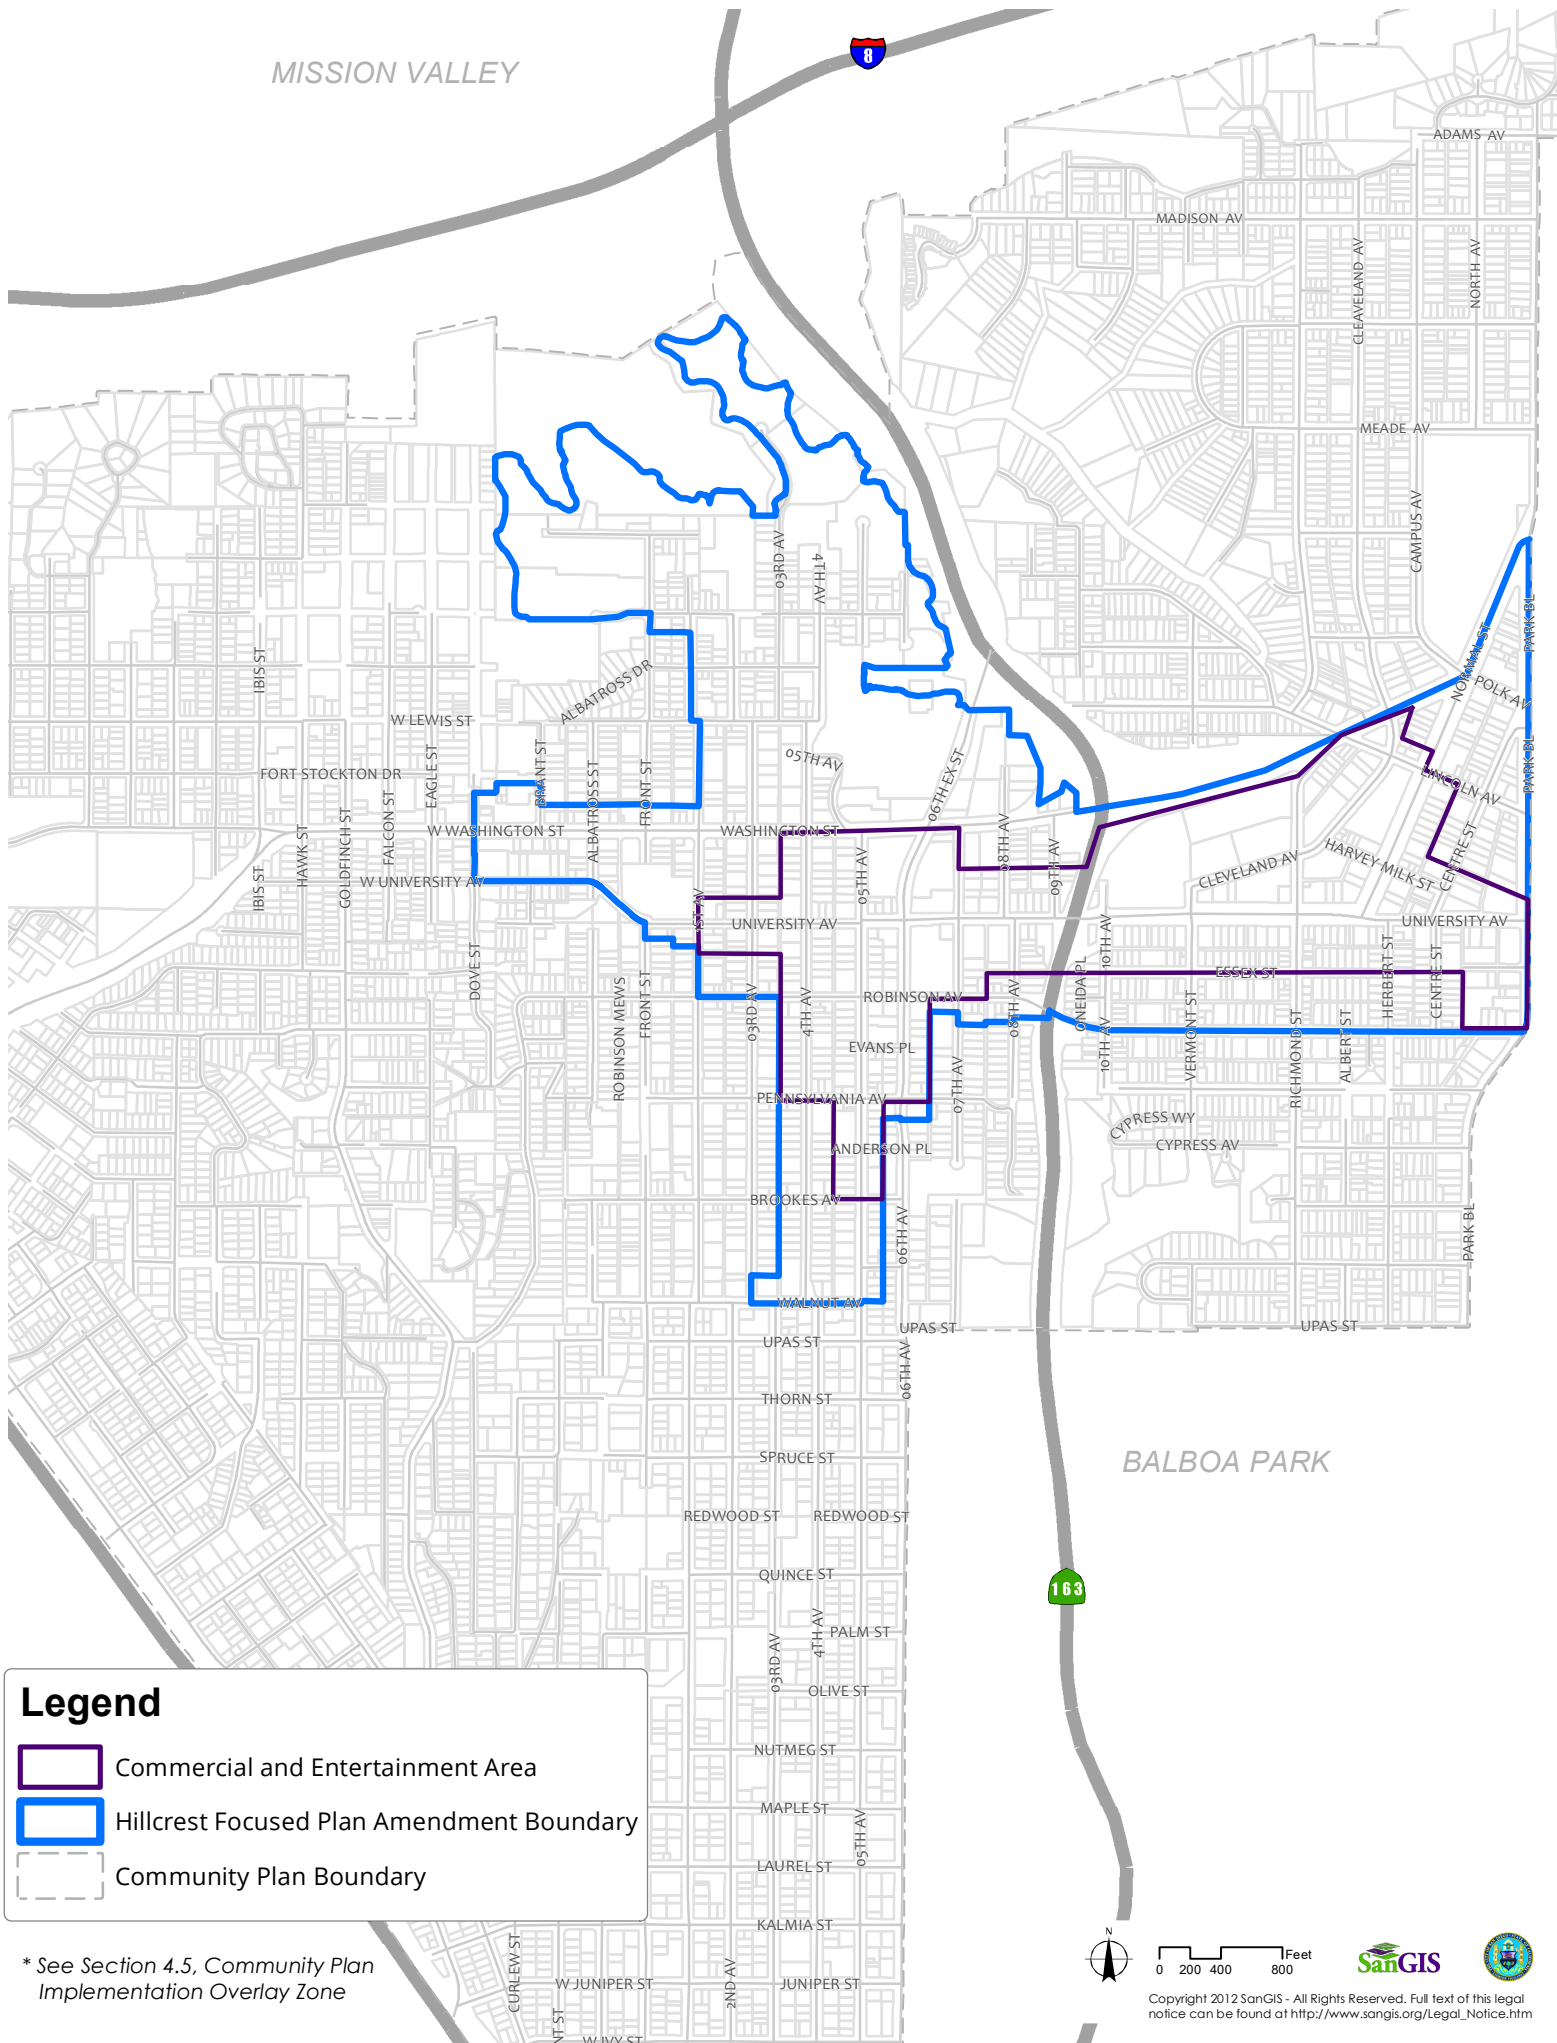

MISSION VALLEY

BALBOA PARK

Legend

-  Commercial and Entertainment Area
-  Hillcrest Focused Plan Amendment Boundary
-  Community Plan Boundary

* See Section 4.5, Community Plan Implementation Overlay Zone