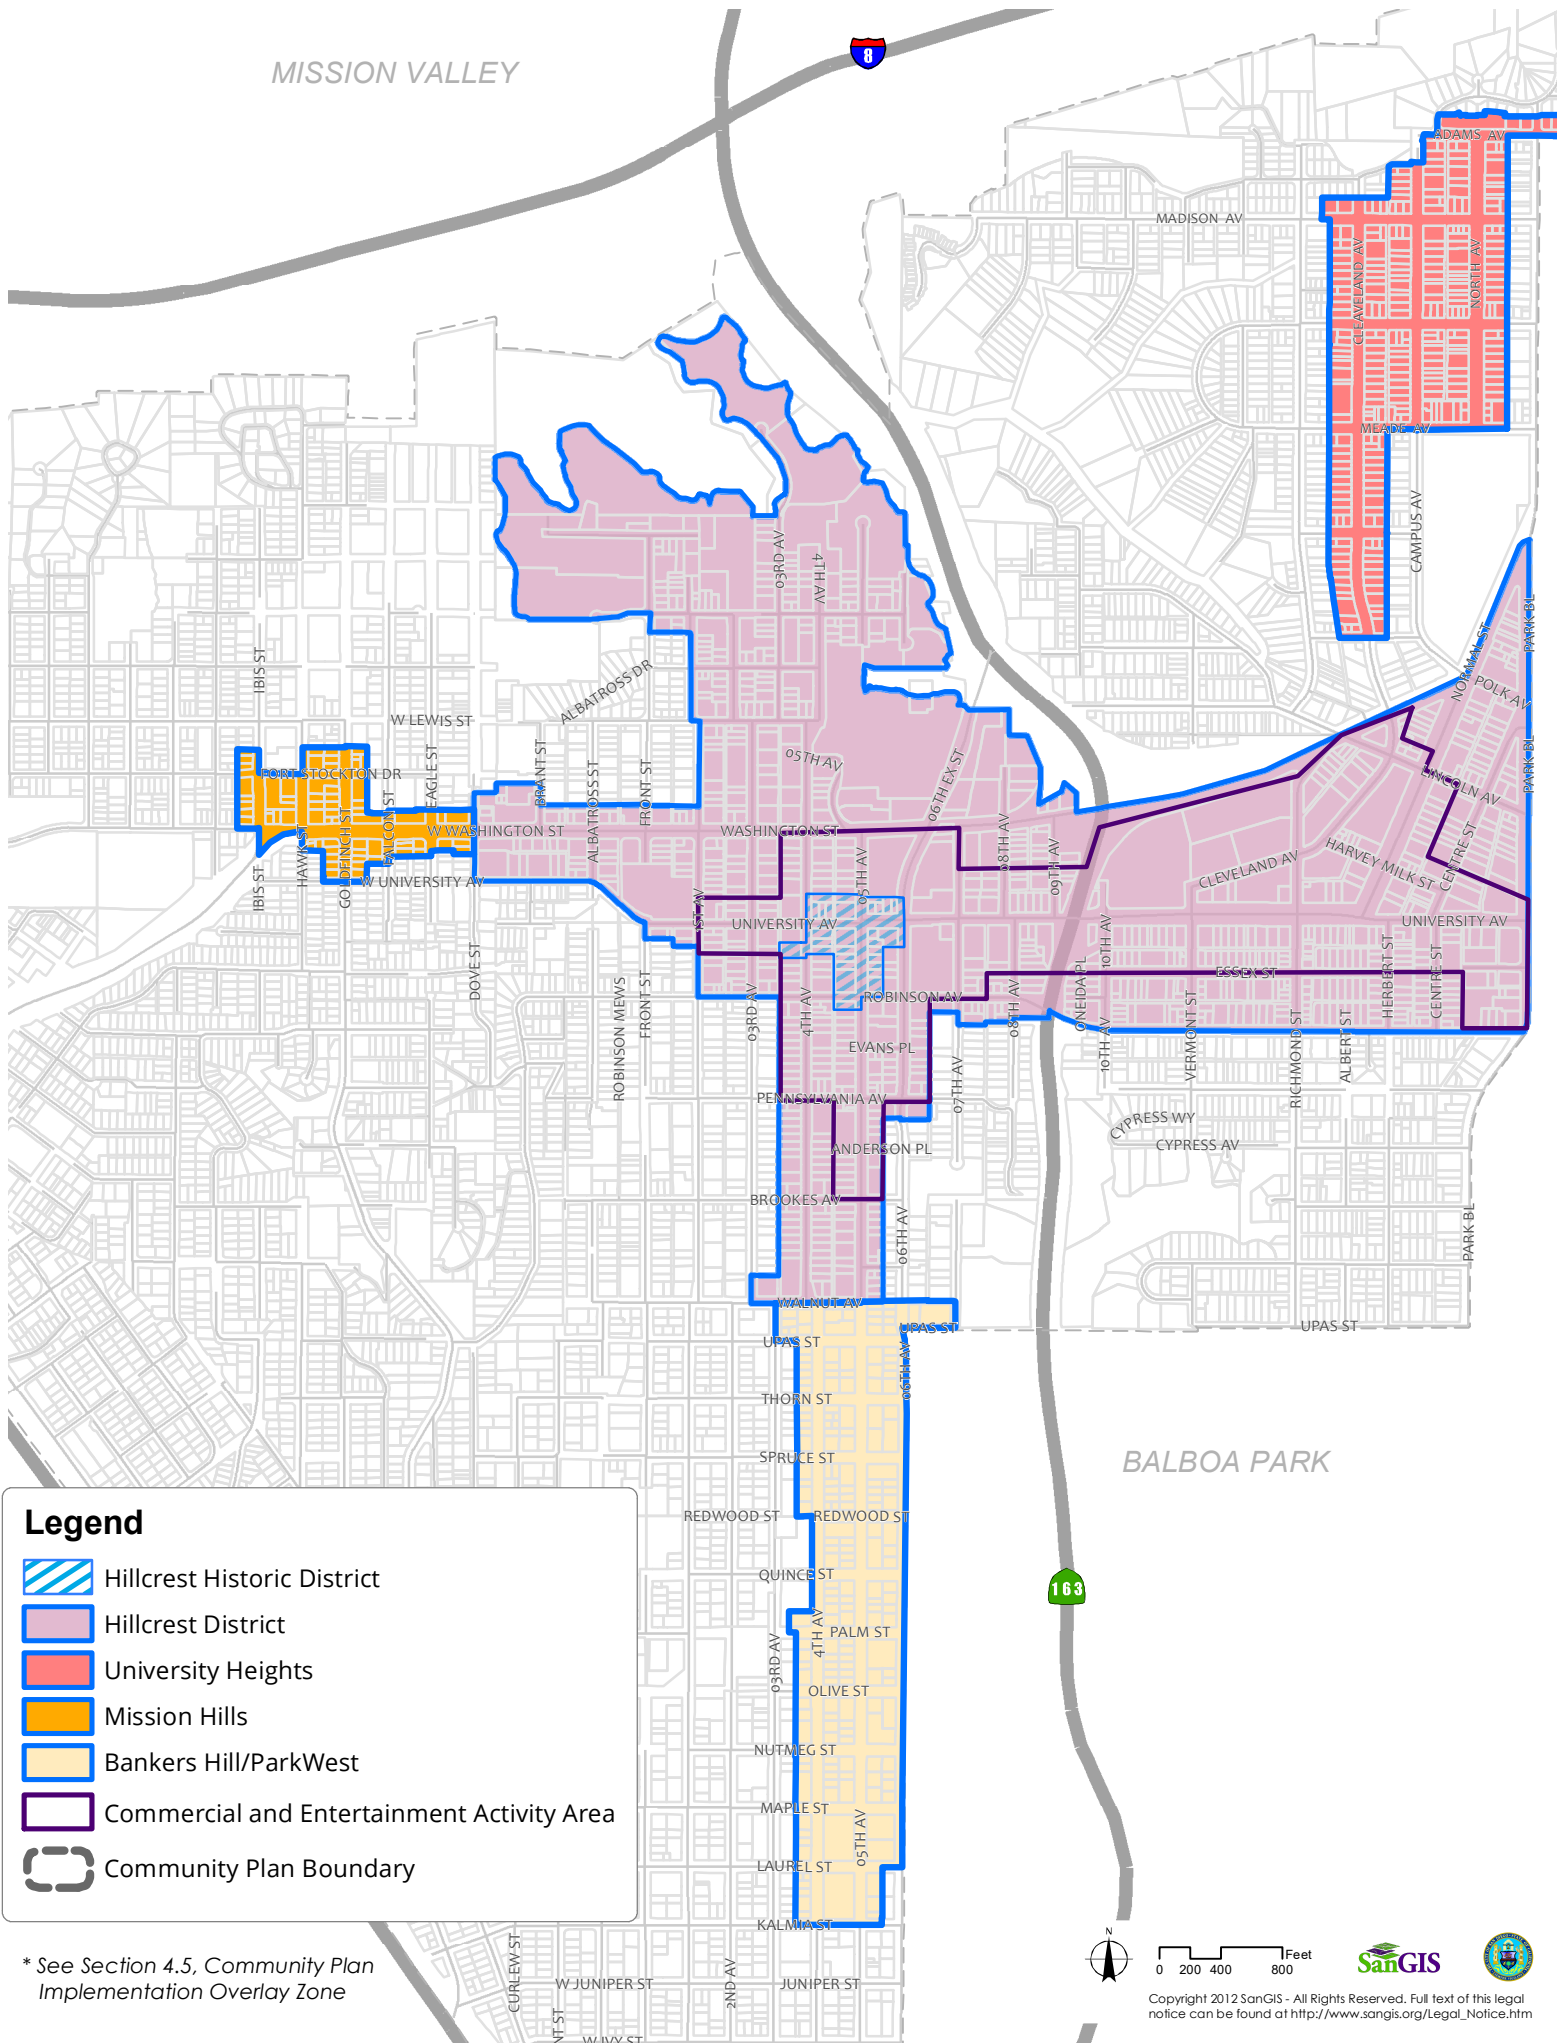

MISSION VALLEY

Legend

-  Hillcrest Historic District
-  Hillcrest District
-  University Heights
-  Mission Hills
-  Bankers Hill/ParkWest
-  Commercial and Entertainment Activity Area
-  Community Plan Boundary

* See Section 4.5, Community Plan Implementation Overlay Zone

BALBOA PARK

Copyright 2012 SanGIS - All Rights Reserved. Full text of this legal notice can be found at http://www.sangis.org/Legal_Notice.htm