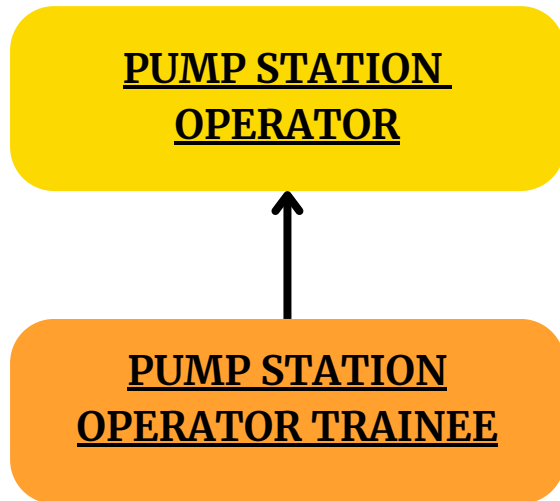

Career Advancement Pathways

Competitive Career Growth Opportunities

PUMP STATION OPERATIONS SUPERINTENDENT

SENIOR PUMP STATION OPERATIONS SUPERVISOR

PUMP STATION OPERATIONS SUPERVISOR

DISCLAIMER:

This career pathway is provided for informational purposes only. Advancement is subject to meeting minimum qualifications, the City of San Diego Personnel Regulations, and position allocation. Competitive selection may be required for some positions.