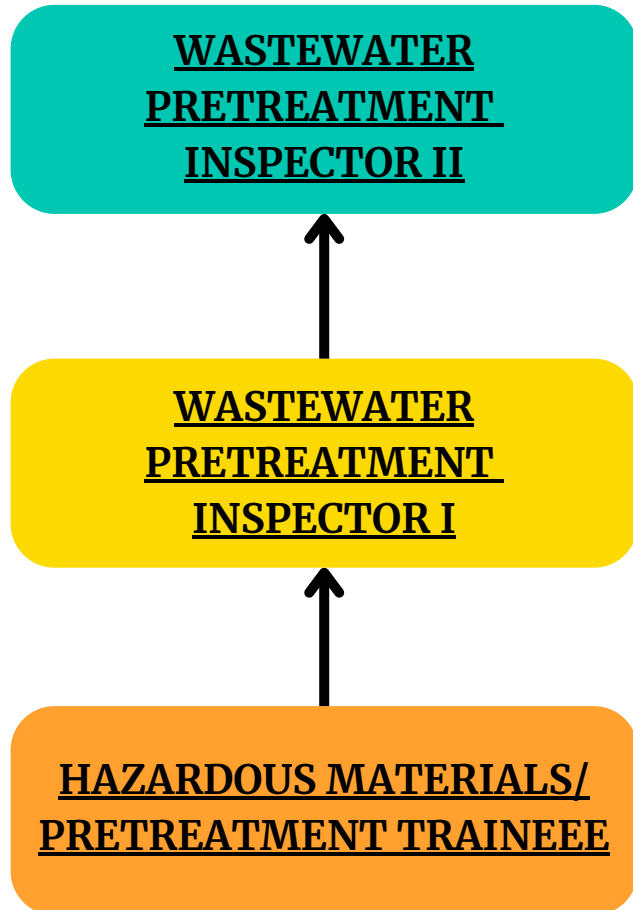

Career Advancement Pathways

Competitive Career Growth Opportunities

WASTEWATER PRETREATMENT
PROGRAM MANAGER

SUPERVISING WASTEWATER
PRETREATMENT INSPECTOR

WASTEWATER PRETREATMENT
INSPECTOR III

DISCLAIMER:

This career pathway is provided for informational purposes only. Advancement is subject to meeting minimum qualifications, the City of San Diego Personnel Regulations, and position allocation. Competitive selection may be required for some positions.