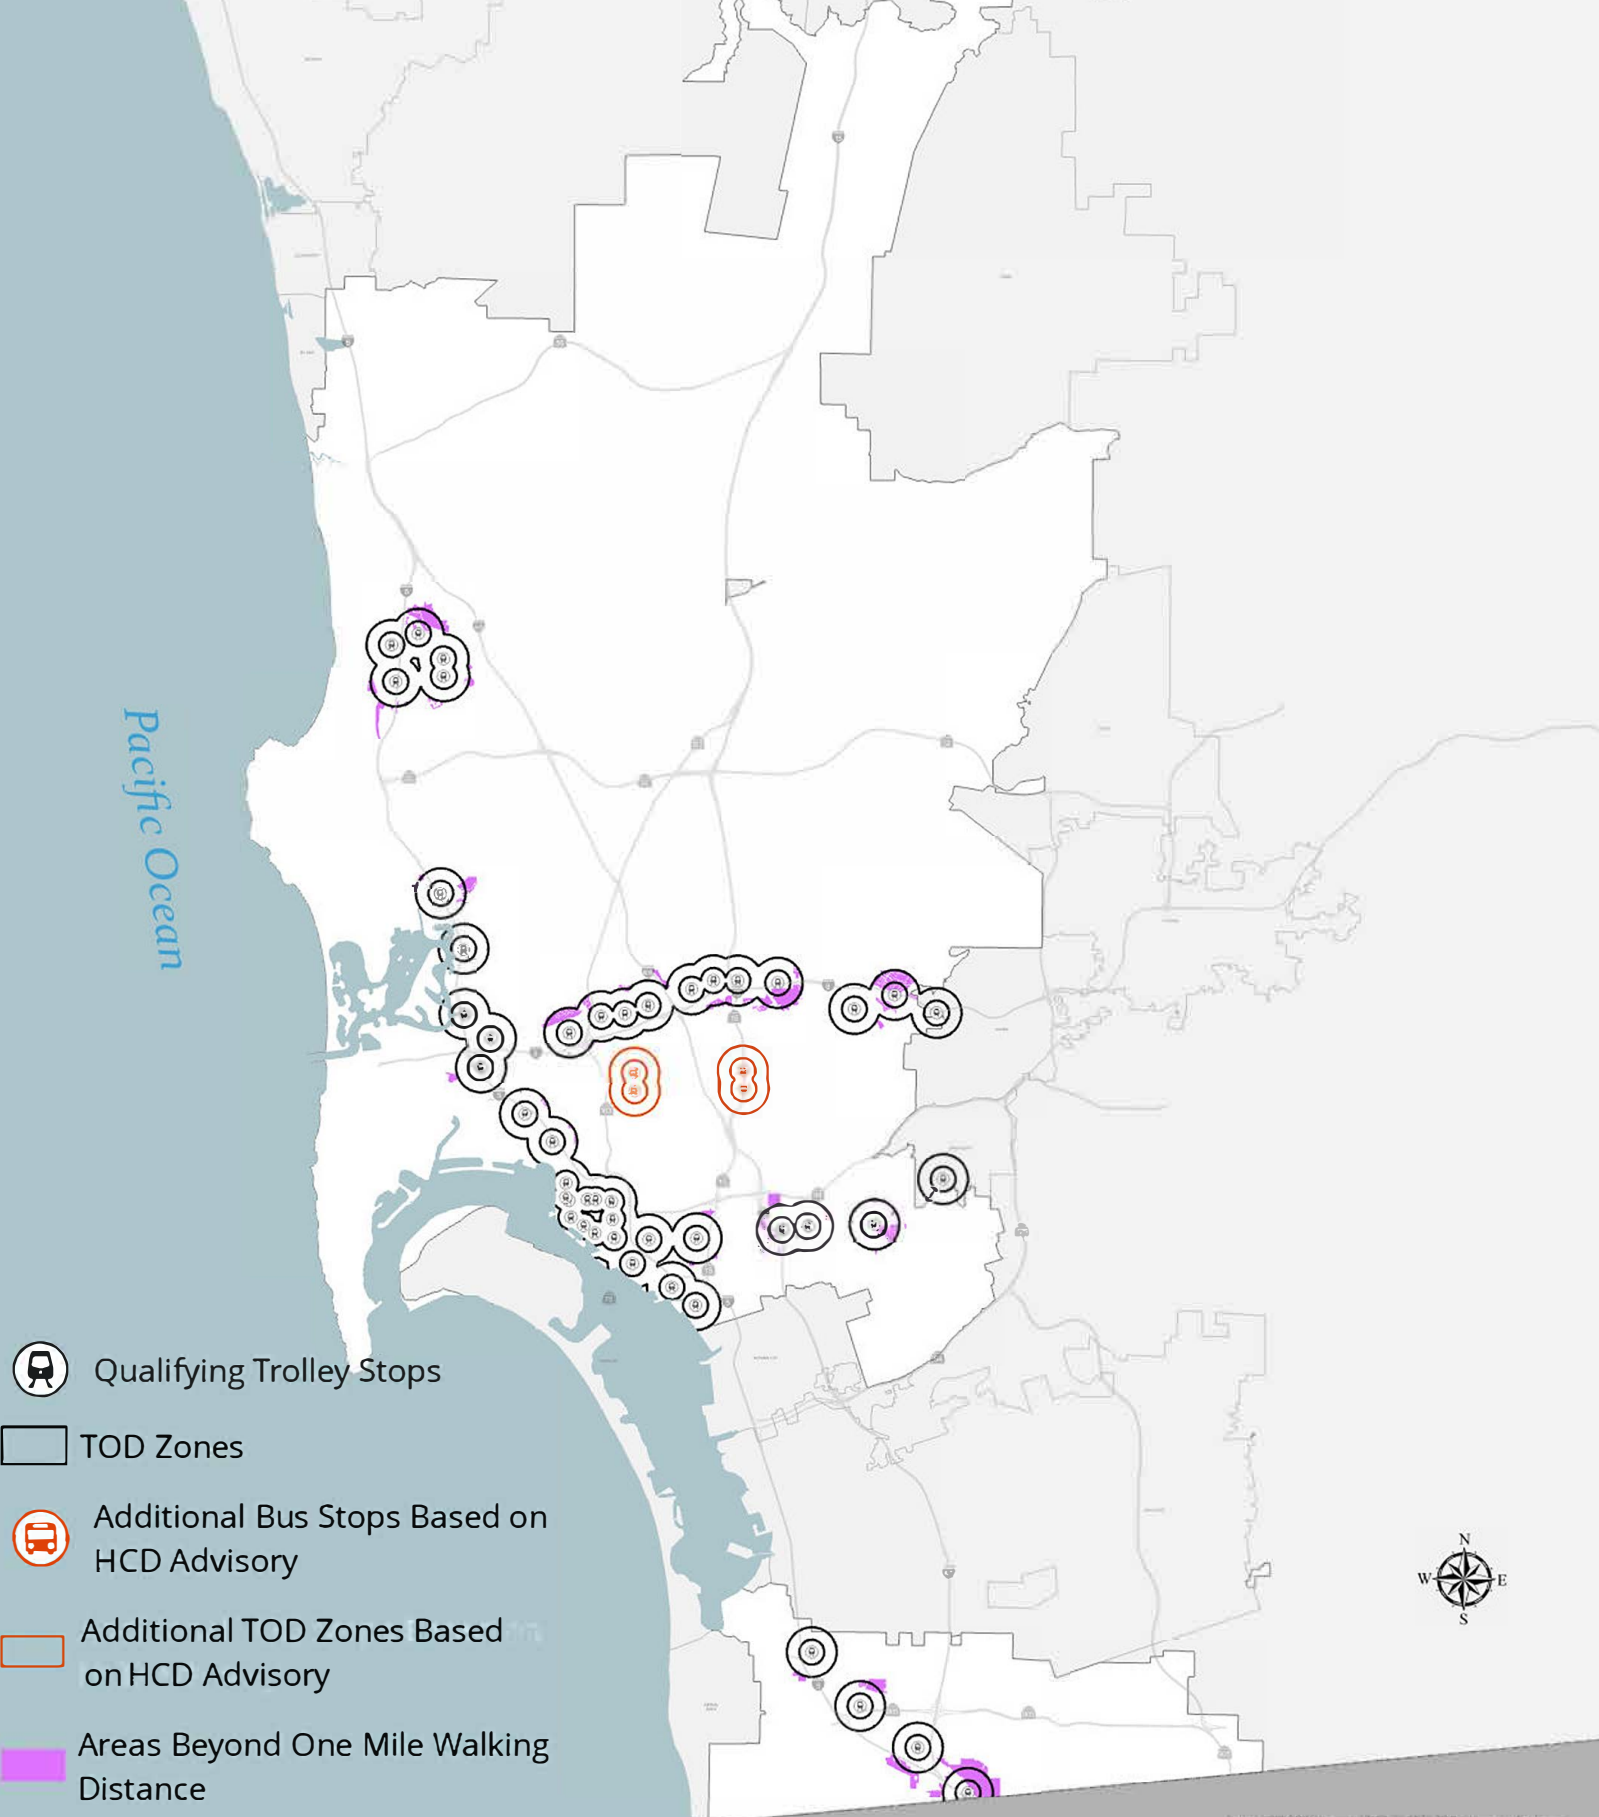

Areas More than One Mile Walking Distance from Qualifying Trolley or Bus Stops

-  Qualifying Trolley Stops
-  TOD Zones
-  Additional Bus Stops Based on HCD Advisory
-  Additional TOD Zones Based on HCD Advisory
-  Areas Beyond One Mile Walking Distance