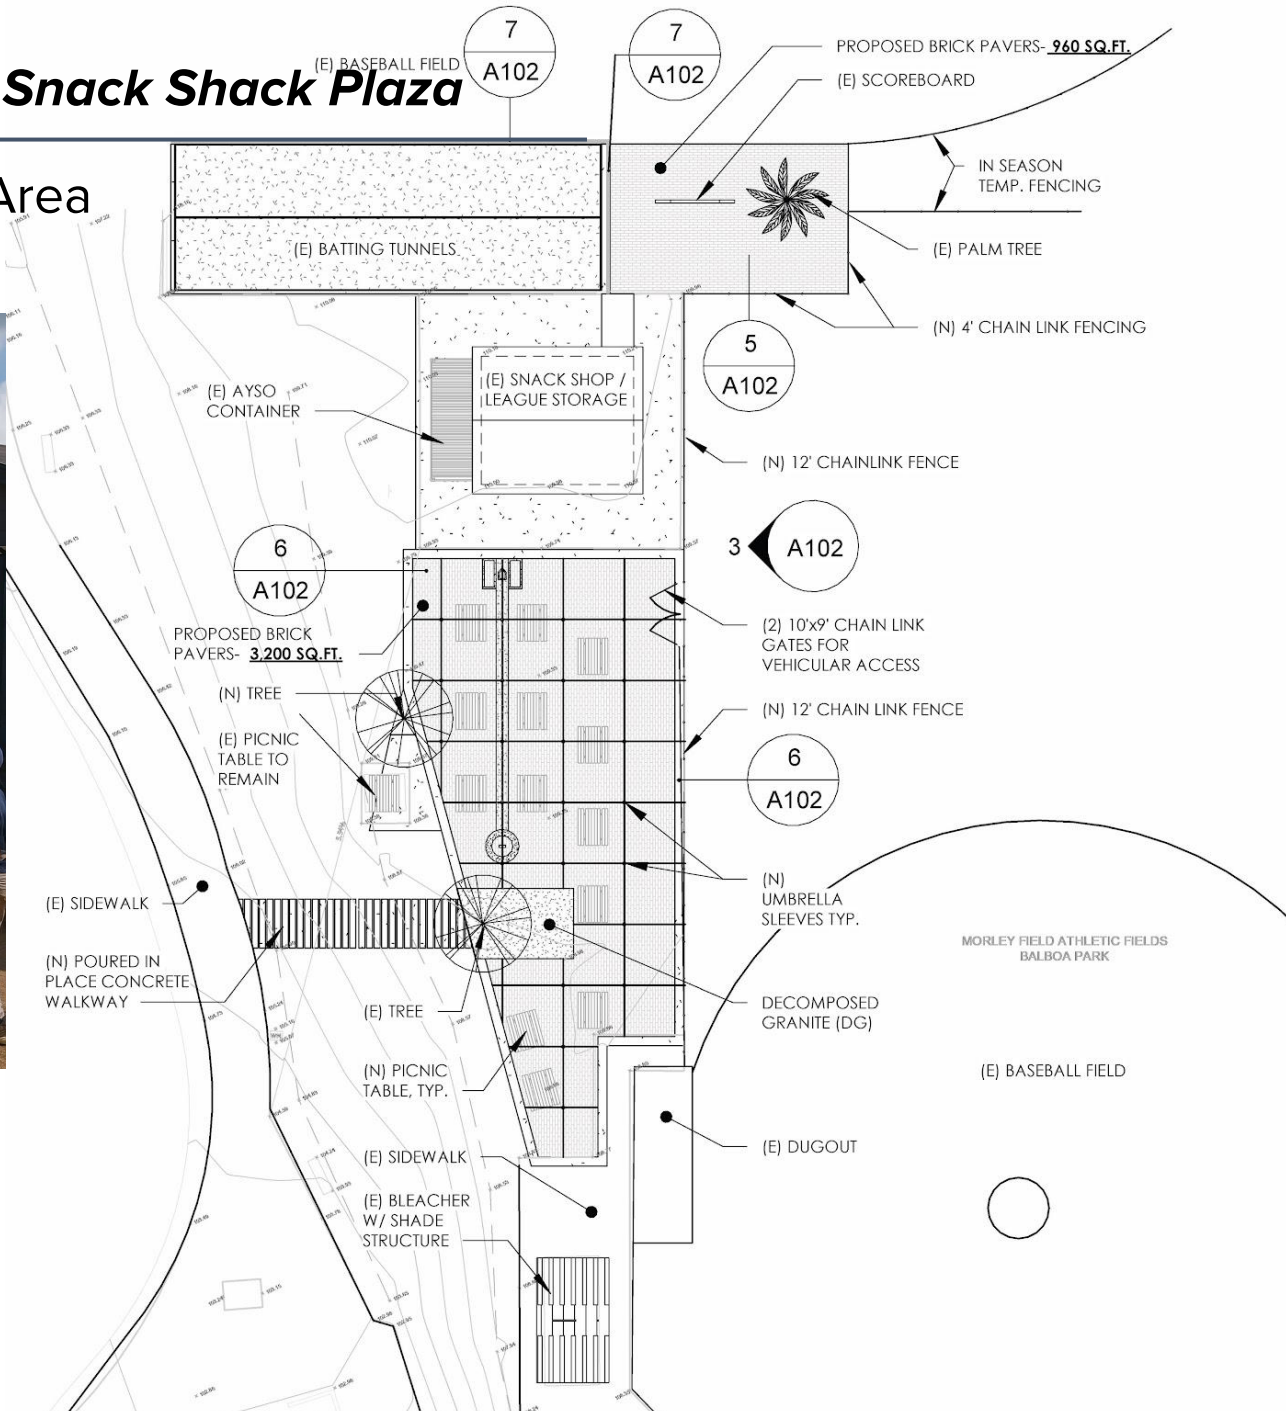

Baseball Complex: *Morley Field - Snack Shack Plaza*

Conceptual Renderings - Access Walking Path to Bathrooms: View to North

Baseball Complex: *Morley Field - Snack Shack Plaza*

Conceptual Renderings - Field 3 Entry Area to Plaza: View to North

Baseball Complex: *Morley Field - Snack Shack Plaza*

Conceptual Renderings - ADA path from Field 3 to parking lot: View to North

Baseball Complex: *Morley Field - Snack Shack Plaza*

Conceptual Renderings - Aerial from Field 3: View to East

Baseball Complex: Morley Field - Snack Shack Plaza

Project Site Plan of Plaza Hard Scape + Wall Ball Area

[Project Animation](#)

[Project Donations](#)

Baseball Complex: Morley Field - Snack Shack Plaza

Conceptual Animation of Current Design and Future Phases