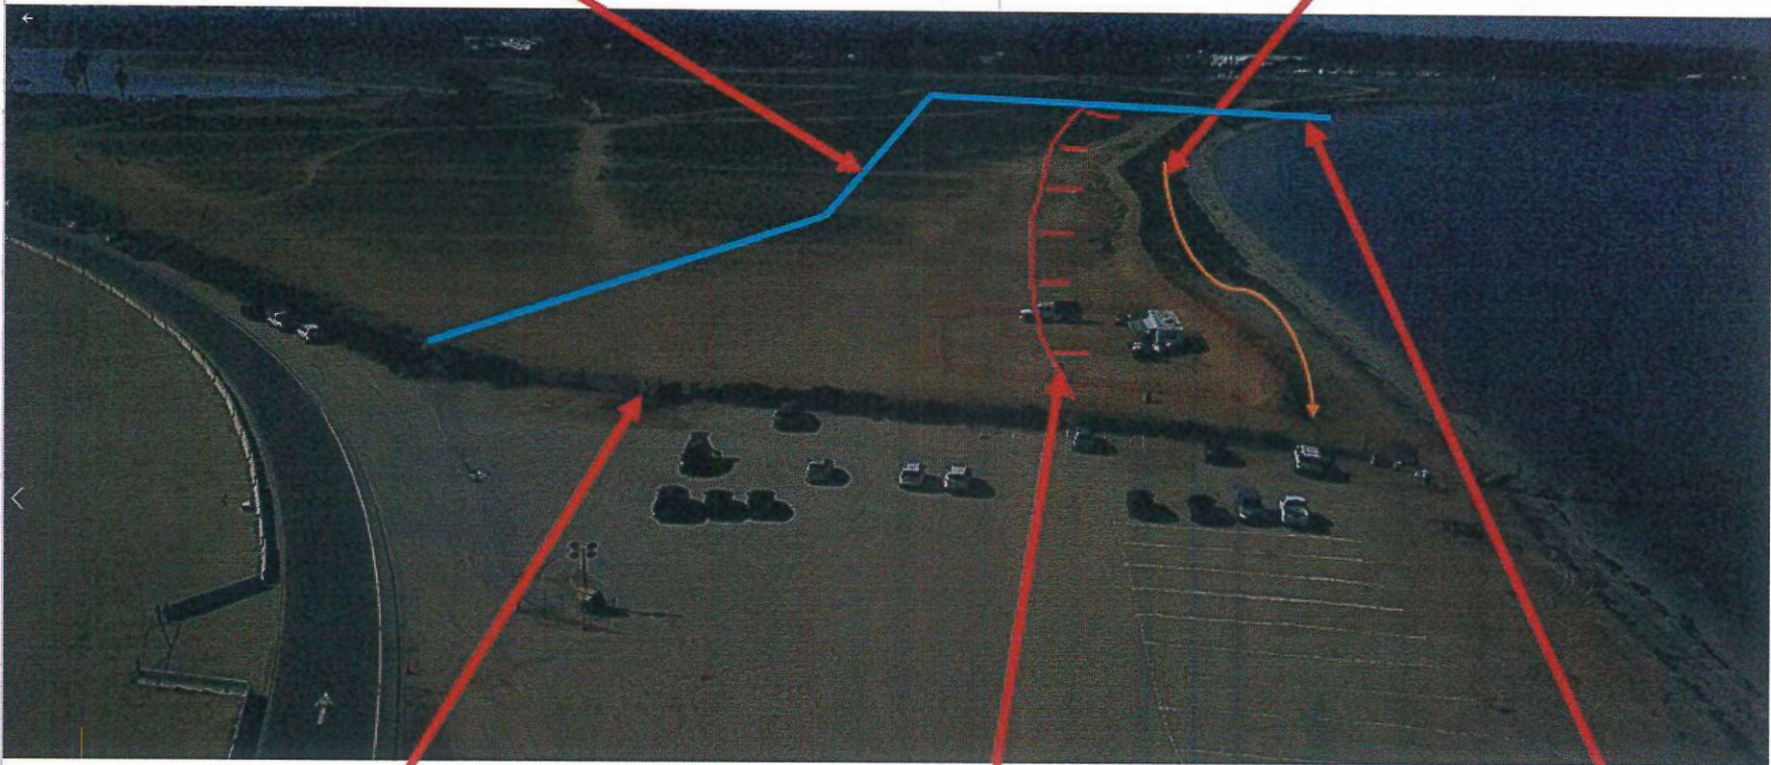

Fiesta Island

- Fiesta Island Gates**
- #1 RV Entrance
 - #2 Emergency Staff Only
 - #3 Exit Only
 - #4 Over the Line Parking Lot
 - #6 Event Entrance
Wristband Required

RV Entrance

1

170 - 1

RV Area

Bus Route Only

77 - 150

New RV Spots

Start / Finish Line

Tecolote Shores Pacific Passage

Fiesta Island

South Shores Boat Launching Area

Enchanted Cove

Hidden Anchorage

Fiesta Island Dog Park

Stony Point

South Fiesta Island RV Spot Expansion

New Fence panels for south RV enclosure like rest of fiesta enclosure

Brush clearing and some leveling on either side of raised berm hill would need to be done

Access gate needs to be left open

New RV spots

Fence panels over berm and into water to secure venue