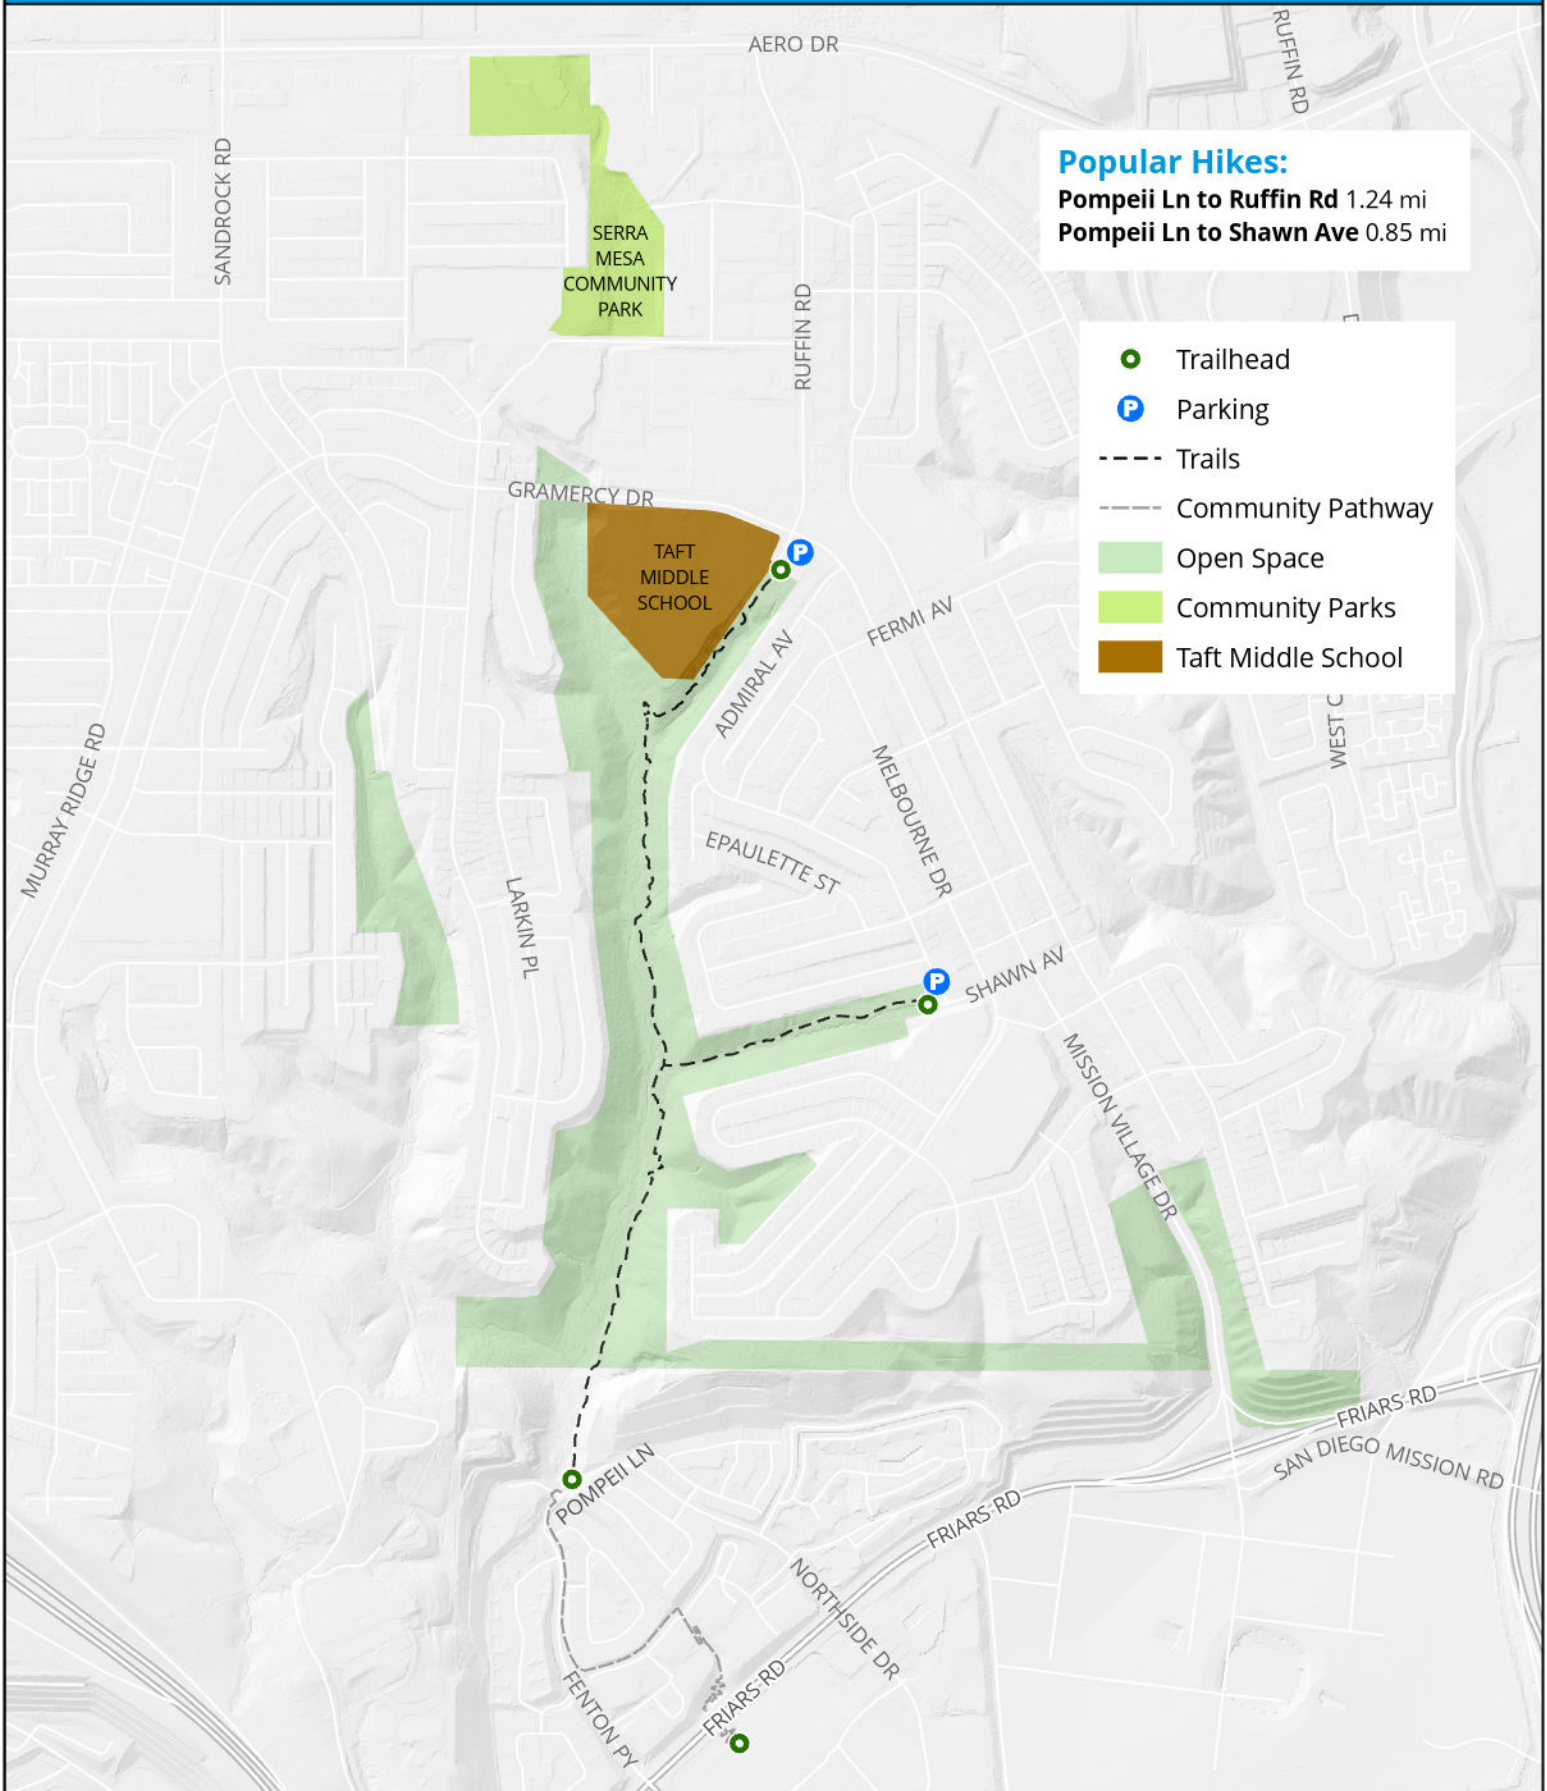

# Ruffin & Sandrock Canyons Open Space TRAIL MAP

**Popular Hikes:**  
Pompeii Ln to Ruffin Rd 1.24 mi  
Pompeii Ln to Shawn Ave 0.85 mi

- Trailhead
- Parking
- Trails
- Community Pathway
- Open Space
- Community Parks
- Taft Middle School