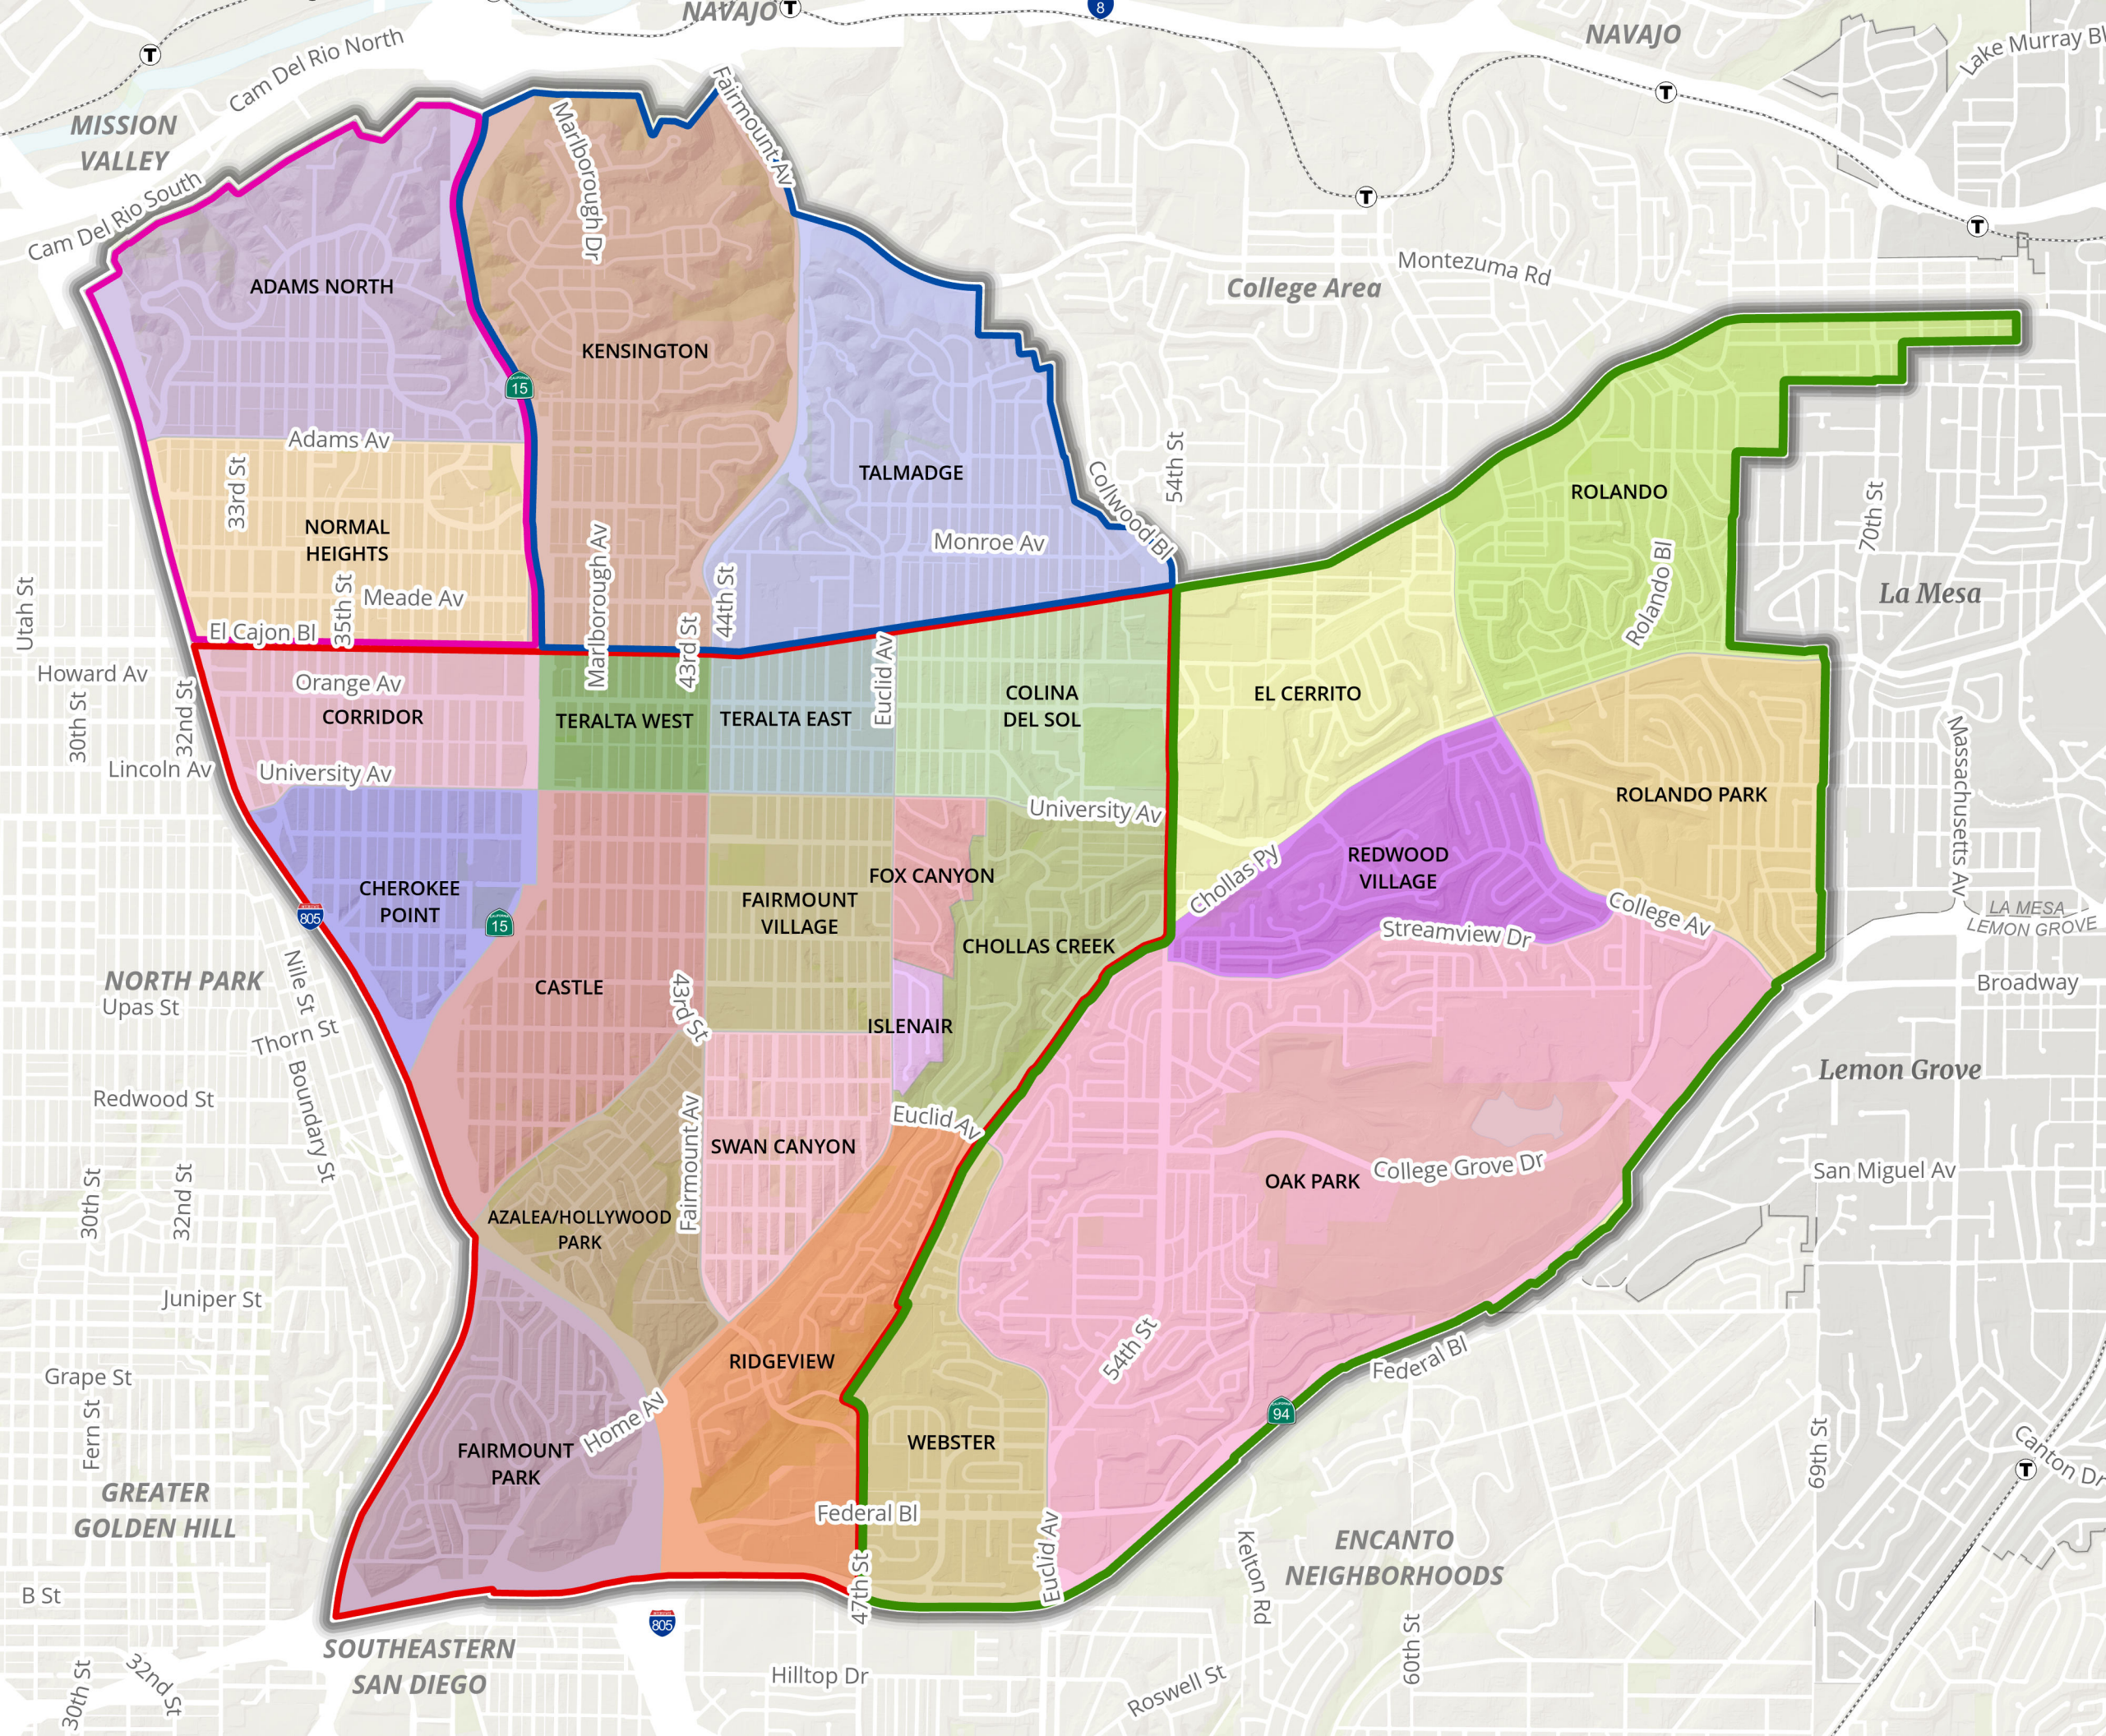

Mid-City CPU

DRAFT

Community Planning Areas

-  City Heights
-  Eastern Area
-  Kensington-Talmadge
-  Normal Heights
-  Trolley Stop
-  Light Rail Routes

Source: City of San Diego, SanGIS, SANDAG

Date: 5/5/2026 11:55 AM