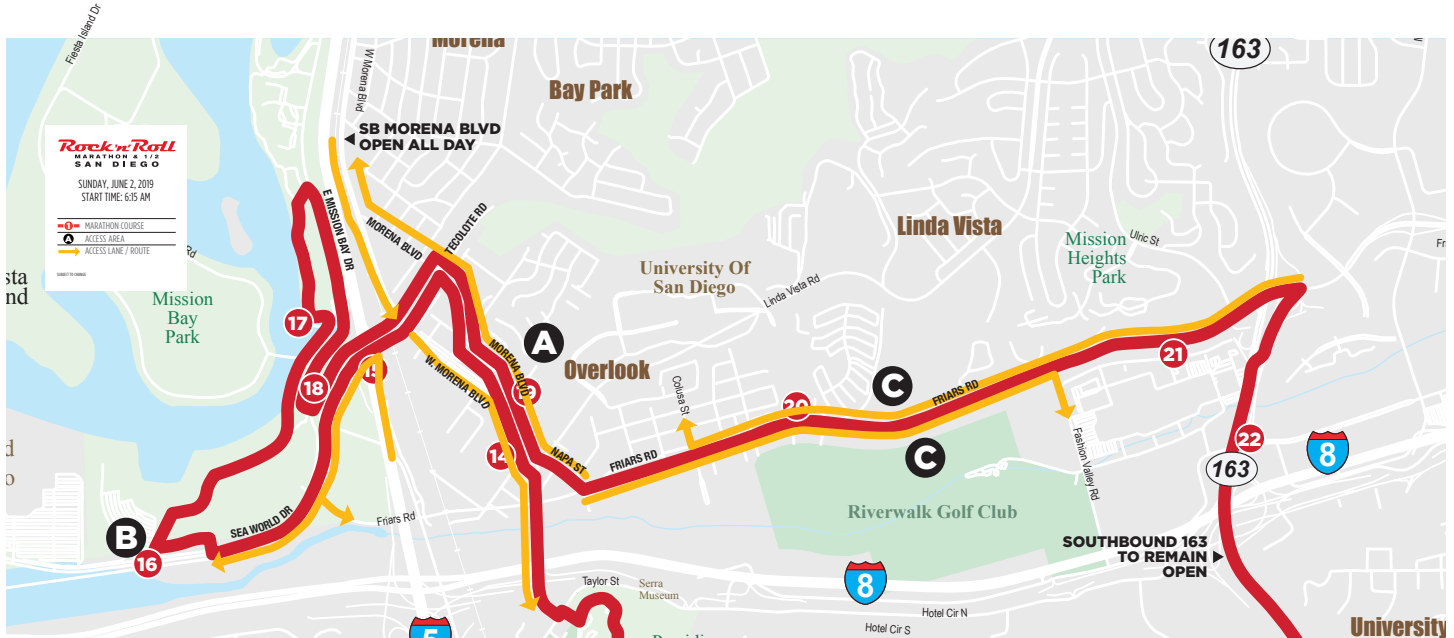

ROAD CLOSURES & ALTERNATE ACCESS ROUTES

Morena Blvd: 6:00am to 1:00pm / Mission Bay: 6:00am to 1:00pm
Friars Road: 6:00am to 1:45pm

A MORENA- 6:00AM TO 1:00 PM

OUTBOUND: From the northeast side of Morena Blvd, enter the provided northbound access lane on Morena Blvd. Continue north on Morena Blvd. Follow signs for I-5.

INBOUND: From I-5, exit Garnet and go east on Balboa Ave. Turn right at Genessee Ave. Turn right at Linda Vista Rd., right on Napa St, right on Morena Blvd. From SR-163: Exit Genessee Ave and go west. Turn left on Linda Vista Rd. Turn right on Napa St. Turn right on Morena Blvd into provided access lane.

C FRIARS ROAD - 6:00 AM TO 1:45 PM

NORTHSIDE OF FRIARS - OUTBOUND: travel westbound on Friars Rd. Turn right on Colusa St. Turn right on Linda Vista Rd. Turn right on Genessee Ave to enter SR-163 north or south.

SOUTHSIDE OF FRIARS- OUTBOUND: The bike lane on the south side of Friars Rd will be used as an eastbound vehicle exit route. Turn right on Fashion Valley Rd.

SOUTHSIDE OF FRIARS - INBOUND: From I-5 north, exit west on Sea World Dr. Turn left onto Friars Rd. Be prepared to speak to officer on site and share your intended destination.