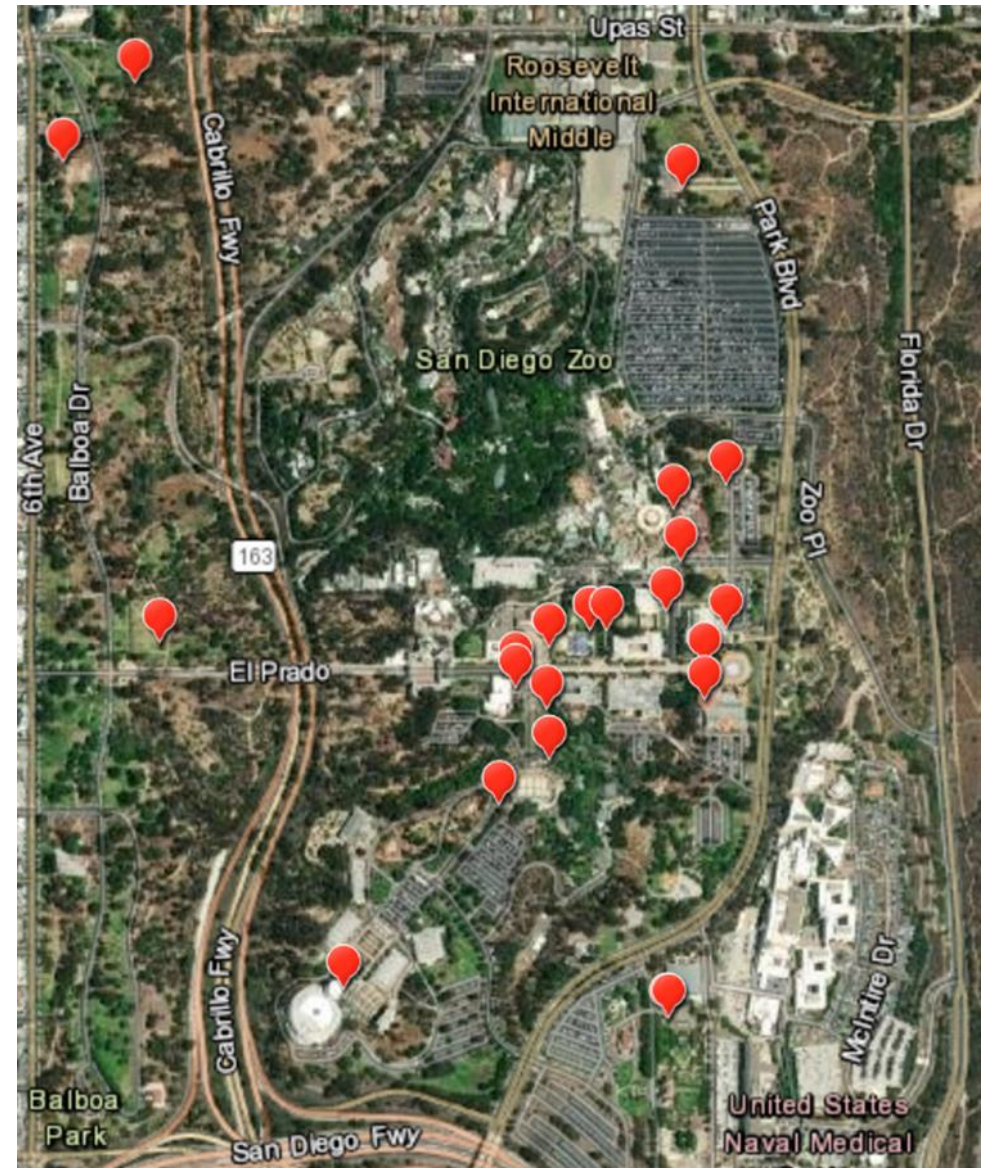

# Existing Bicycle Parking

- 20 bike parking locations are currently within Balboa Park
- Additional locations needed to meet demand and to compliment the newly proposed bike facilities

# Existing Shared Mobility Parking

- There are 18 scooter corral locations within Balboa Park today.
- In 2021, over 220,000 shared mobility trips were Originated or Ended within Balboa Park
- Benefits:
  - Increase access to public transportation
  - Reduce the number of cars on the road and demand for parking
  - Provide affordable, convenient method of transportation for short trips
- More shared mobility & bike facilities = more access to Balboa Park

# Candidate Locations

- 28 New Candidate locations
  - 14 Combination of Scooter (Shared Mobility) and Bike Rack
  - 6 Bike Rack only
  - 8 Scooter (Shared Mobility) only
- Map and file provided in November with locations for committee review (Photos included)
- Replacing a few existing bike racks and shared mobility corrals

# Candidate Locations

17-18	Pan American Plaza (east side)	Balboa Park	2150-2180 Pan American Plaza	32.73	-117.15333	Scooter Corral and Bike Racks	
19	Pan American Plaza Tram Stop	Balboa Park	2150-2180 Pan American Plaza	32.73	-117.15323	East side Scooter Corral, West Side Bike Racks	
20	Near House of Germany on sidewalk along Presidents Way	Balboa Park	Presidents Way @ Pan American Plaza Road	32.73	-117.15245	Bike Rack	
21	Northeast Corner of San Diego Automotive Museum	Balboa Park	2080 Pan American Plaza	32.73	-117.15345	Scooter Corral	
22	Palisades (Presidents Way and Pan American Rd W)	Balboa Park	Palisades	32.73	-117.15326	Scooter Corral	
23	Korea House	Balboa Park	Palisades	32.73	-117.15307	Bike rack	