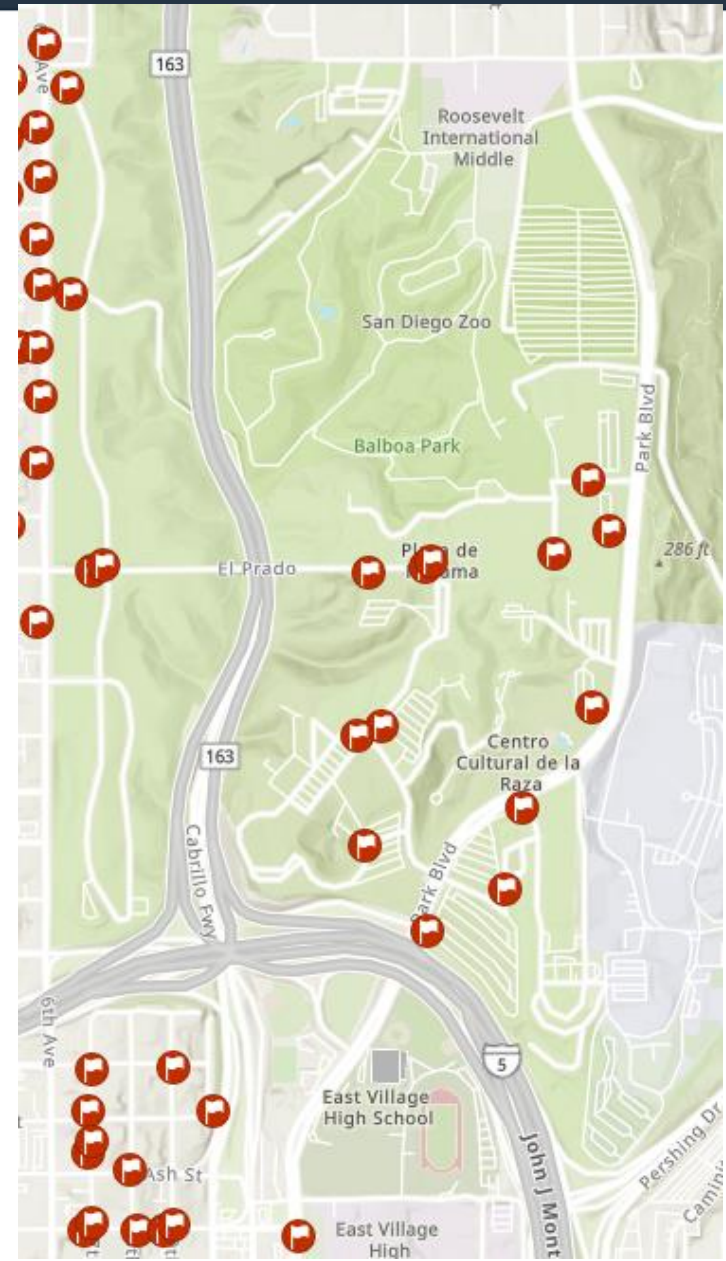

# Existing Bicycle Parking

- 20 bike parking locations are currently within Balboa Park
- Additional locations needed to meet demand and to compliment the newly proposed bike facilities

# Existing Shared Mobility Parking

- There are 18 scooter corral locations within Balboa Park today.
- In 2021, over 220,000 shared mobility trips were Originated or Ended within Balboa Park
- Benefits:
  - Increase access to public transportation
  - Reduce the number of cars on the road and demand for parking
  - Provide affordable, convenient method of transportation for short trips
- More shared mobility & bike facilities = more access to Balboa Park

# Candidate Locations

- 28 New Candidate locations
  - 14 Combination of Scooter (Shared Mobility) and Bike Rack
  - 6 Bike Rack only
  - 8 Scooter (Shared Mobility) only
- Map and file provided in November with locations for committee review (Photos included)
- Replacing a few existing bike racks and shared mobility corrals

# Candidate Locations

17-18	Pan American Plaza (east side)	Balboa Park	2150-2180 Pan American Plaza	32.73	-117.15333	Scooter Corral and Bike Racks	
19	Pan American Plaza Tram Stop	Balboa Park	2150-2180 Pan American Plaza	32.73	-117.15323	East side Scooter Corral, West Side Bike Racks	
20	Near House of Germany on sidewalk along Presidents Way	Balboa Park	Presidents Way @ Pan American Plaza Road	32.73	-117.15245	Bike Rack	
21	Northeast Corner of San Diego Automotive Museum	Balboa Park	2080 Pan American Plaza	32.73	-117.15345	Scooter Corral	
22	Palisades (Presidents Way and Pan American Rd W)	Balboa Park	Palisades	32.73	-117.15326	Scooter Corral	
23	Korea House	Balboa Park	Palisades	32.73	-117.15307	Bike rack	