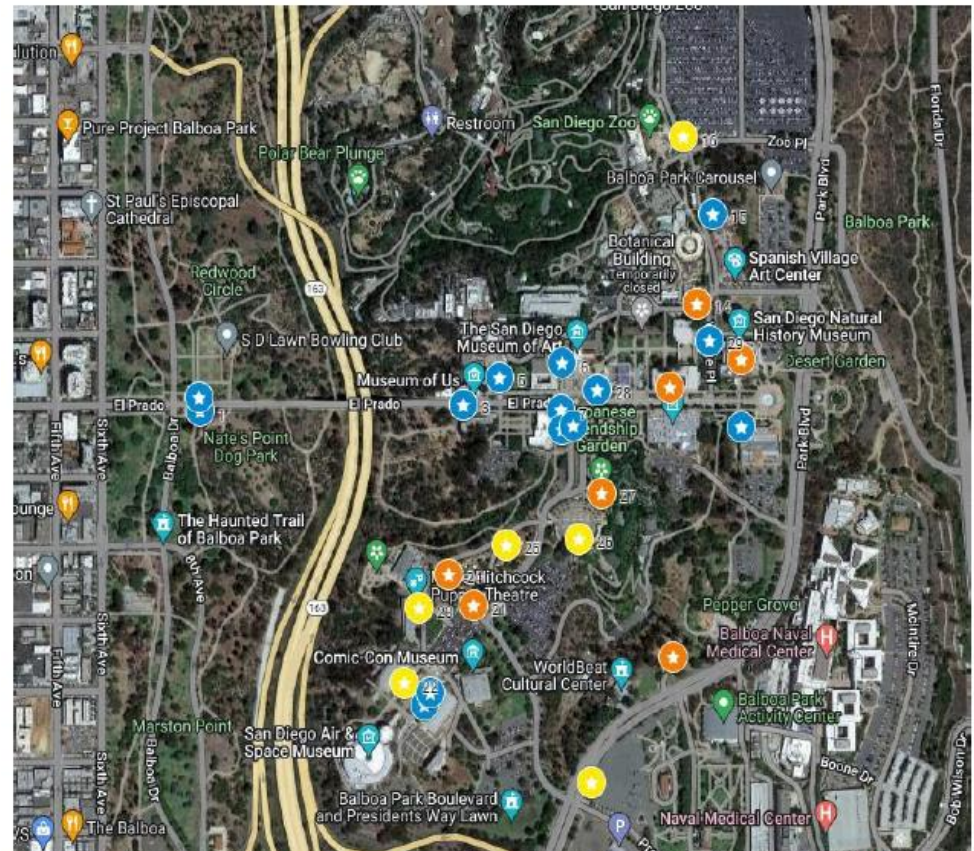

# Existing Bicycle Parking

- 20 bike parking locations are currently within Balboa Park
- Additional locations needed to meet demand and to compliment the newly proposed bike facilities

# Existing Shared Mobility Parking

- There are 18 scooter corral locations within Balboa Park today.
- In 2021, over 220,000 shared mobility trips were Originated or Ended within Balboa Park
- Benefits:
  - Increase access to public transportation
  - Reduce the number of cars on the road and demand for parking
  - Provide affordable, convenient method of transportation for short trips
- More shared mobility & bike facilities = more access to Balboa Park

# Candidate Locations

- 28 New Candidate locations
  - 14 Combination of Scooter (Shared Mobility) and Bike Rack
  - 6 Bike Rack only
  - 8 Scooter (Shared Mobility) only
- Map and file provided in November with locations for committee review (Photos included)
- Replacing a few existing bike racks and shared mobility corrals

# Candidate Locations

17-18	Pan American Plaza (east side)	Balboa Park	2150-2180 Pan American Plaza	32.73	-117.15333	Scooter Corral and Bike Racks	
19	Pan American Plaza Tram Stop	Balboa Park	2150-2180 Pan American Plaza	32.73	-117.15323	East side Scooter Corral, West Side Bike Racks	
20	Near House of Germany on sidewalk along Presidents Way	Balboa Park	Presidents Way @ Pan American Plaza Road	32.73	-117.15245	Bike Rack	
21	Northeast Corner of San Diego Automotive Museum	Balboa Park	2080 Pan American Plaza	32.73	-117.15345	Scooter Corral	
22	Palisades (Presidents Way and Pan American Rd W)	Balboa Park	Palisades	32.73	-117.15326	Scooter Corral	
23	Korea House	Balboa Park	Palisades	32.73	-117.15307	Bike rack	