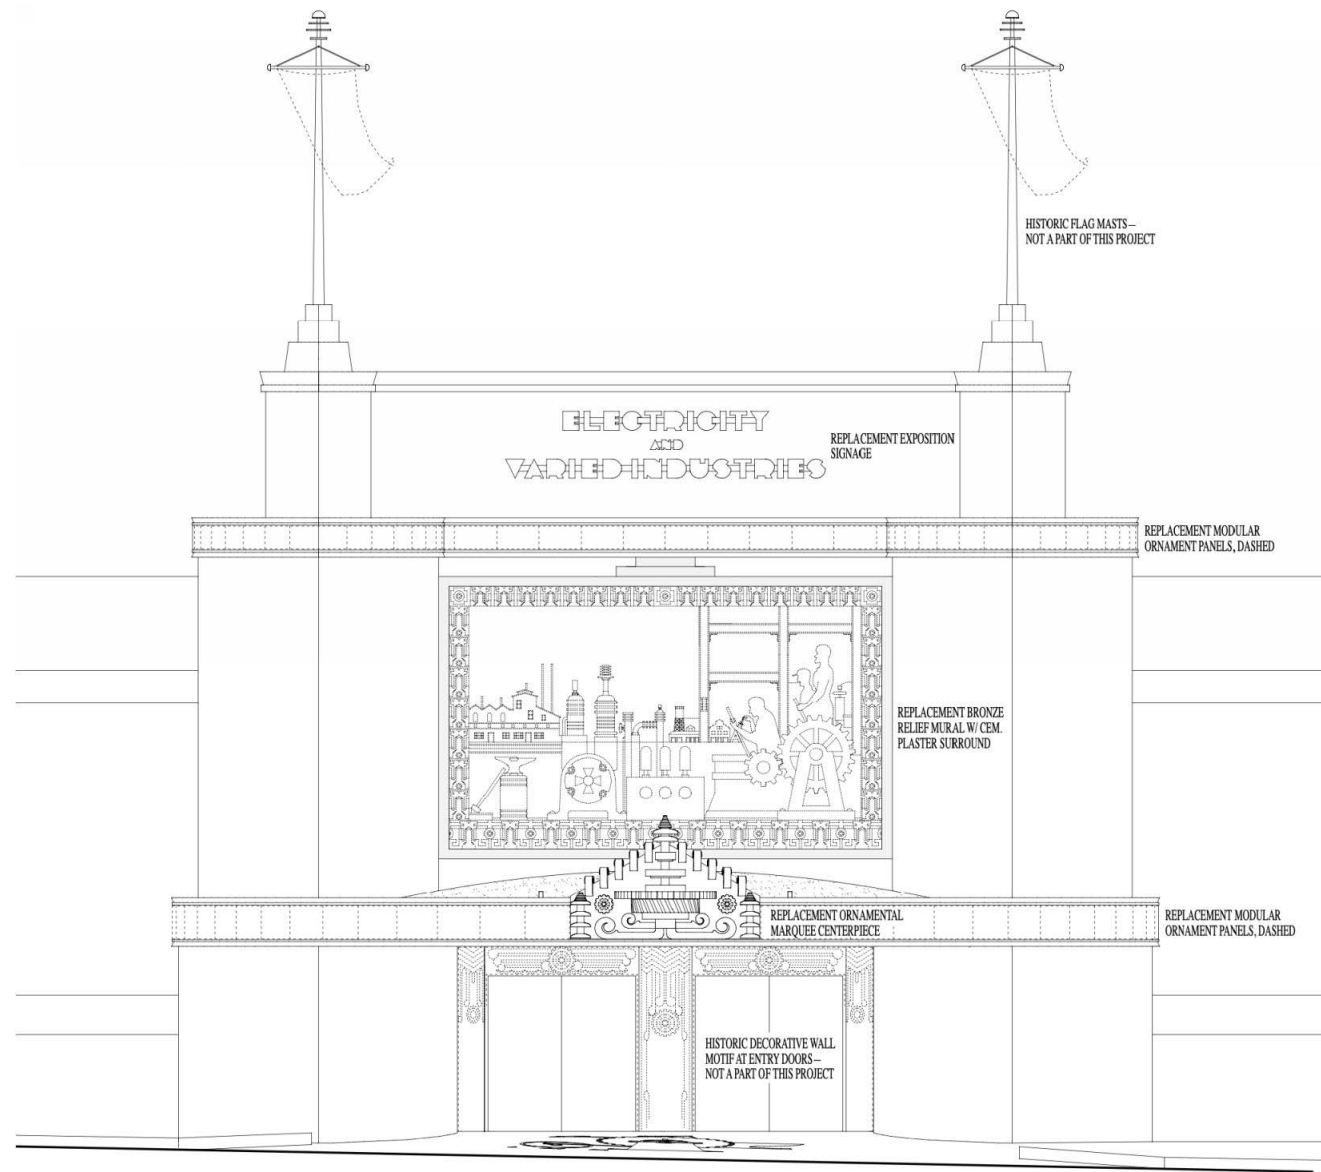

# San Diego Automotive Museum

2015 - 2023

North East Corner

Galvanized Bear Frame

RED

FERN

## REDFERN FAMILY BEQUEST

BELLAGIO PRECAST - KEVIN AND MICHAEL MATSON

GYMNASIUM ELEVATION

COLD CAST BRONZE MURAL 14'X22'