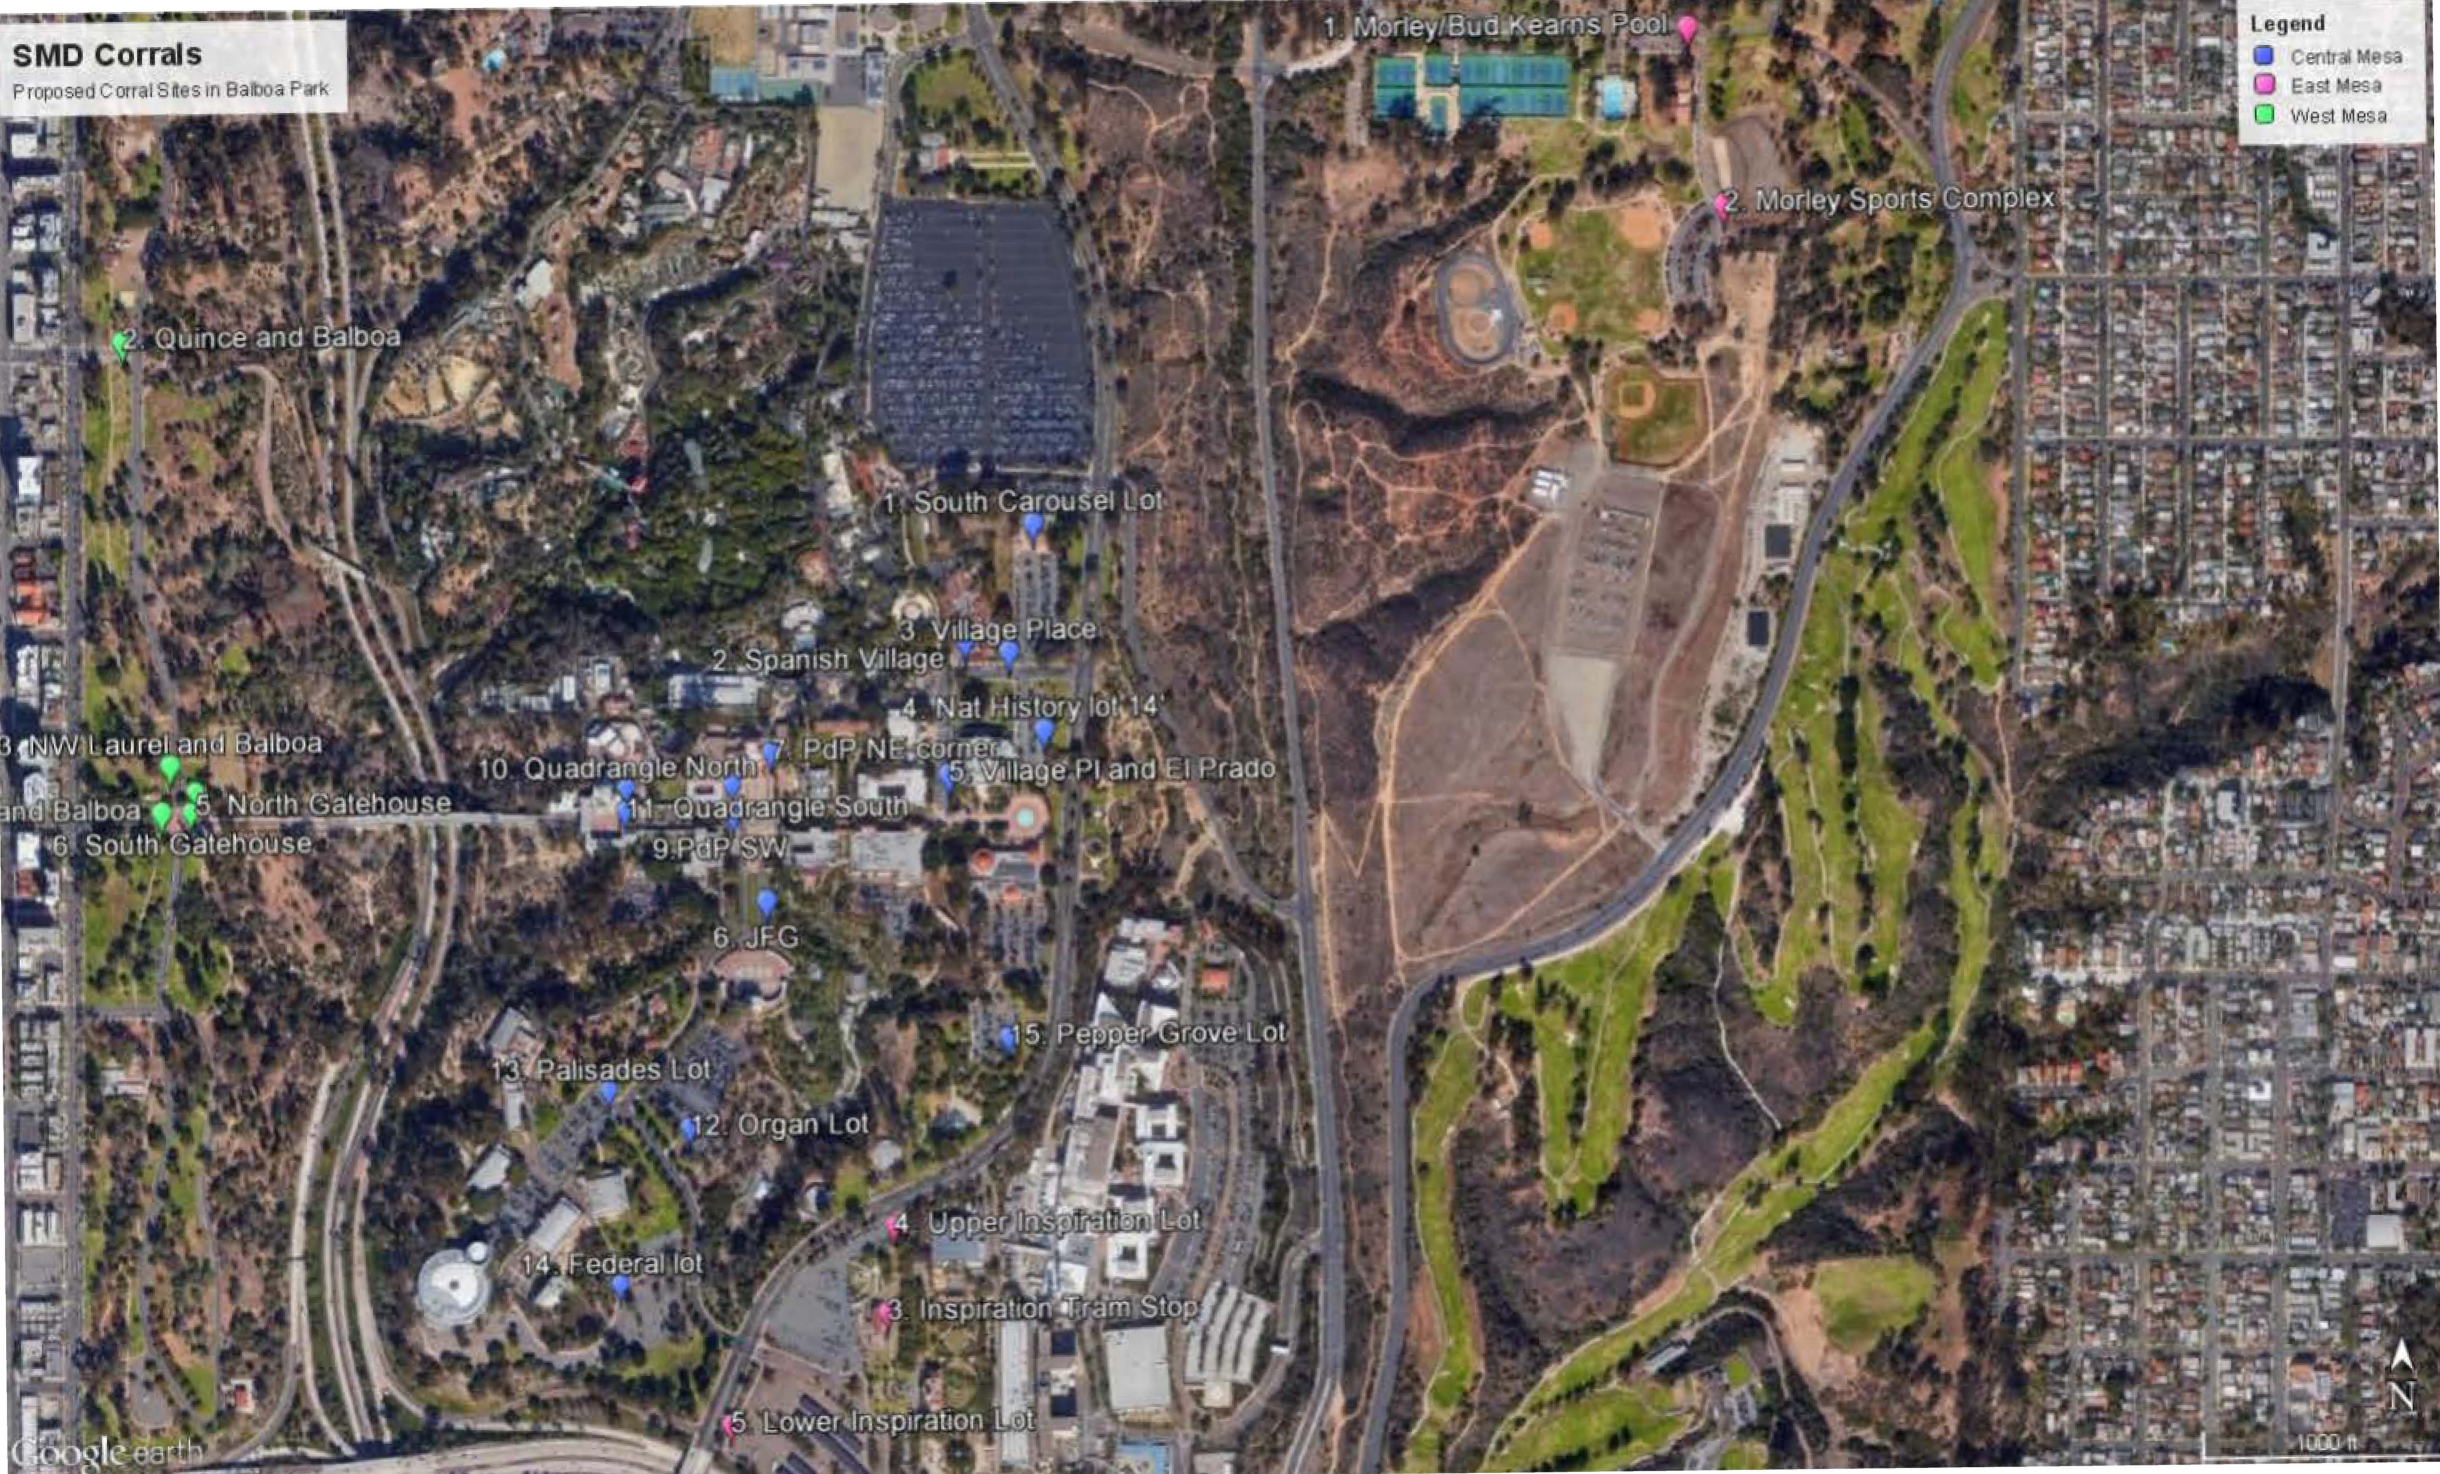

SMD Corrals

Proposed Corral Sites in Balboa Park

Legend

- Central Mesa
- East Mesa
- West Mesa

1. Morley/Bud Kearns Pool

2. Morley Sports Complex

2. Quince and Balboa

1. South Carousel Lot

3. Village Place

2. Spanish Village

4. Nat History lot 14'

3. NW Laurel and Balboa

10. Quadrangle North

7. PdP NE corner

5. Village Pl and El Prado

and Balboa

5. North Gatehouse

11. Quadrangle South

9. PdP SW

6. South Gatehouse

6. JFG

15. Pepper Grove Lot

13. Palisades Lot

12. Organ Lot

4. Upper Inspiration Lot

14. Federal lot

3. Inspiration Tram Stop

5. Lower Inspiration Lot