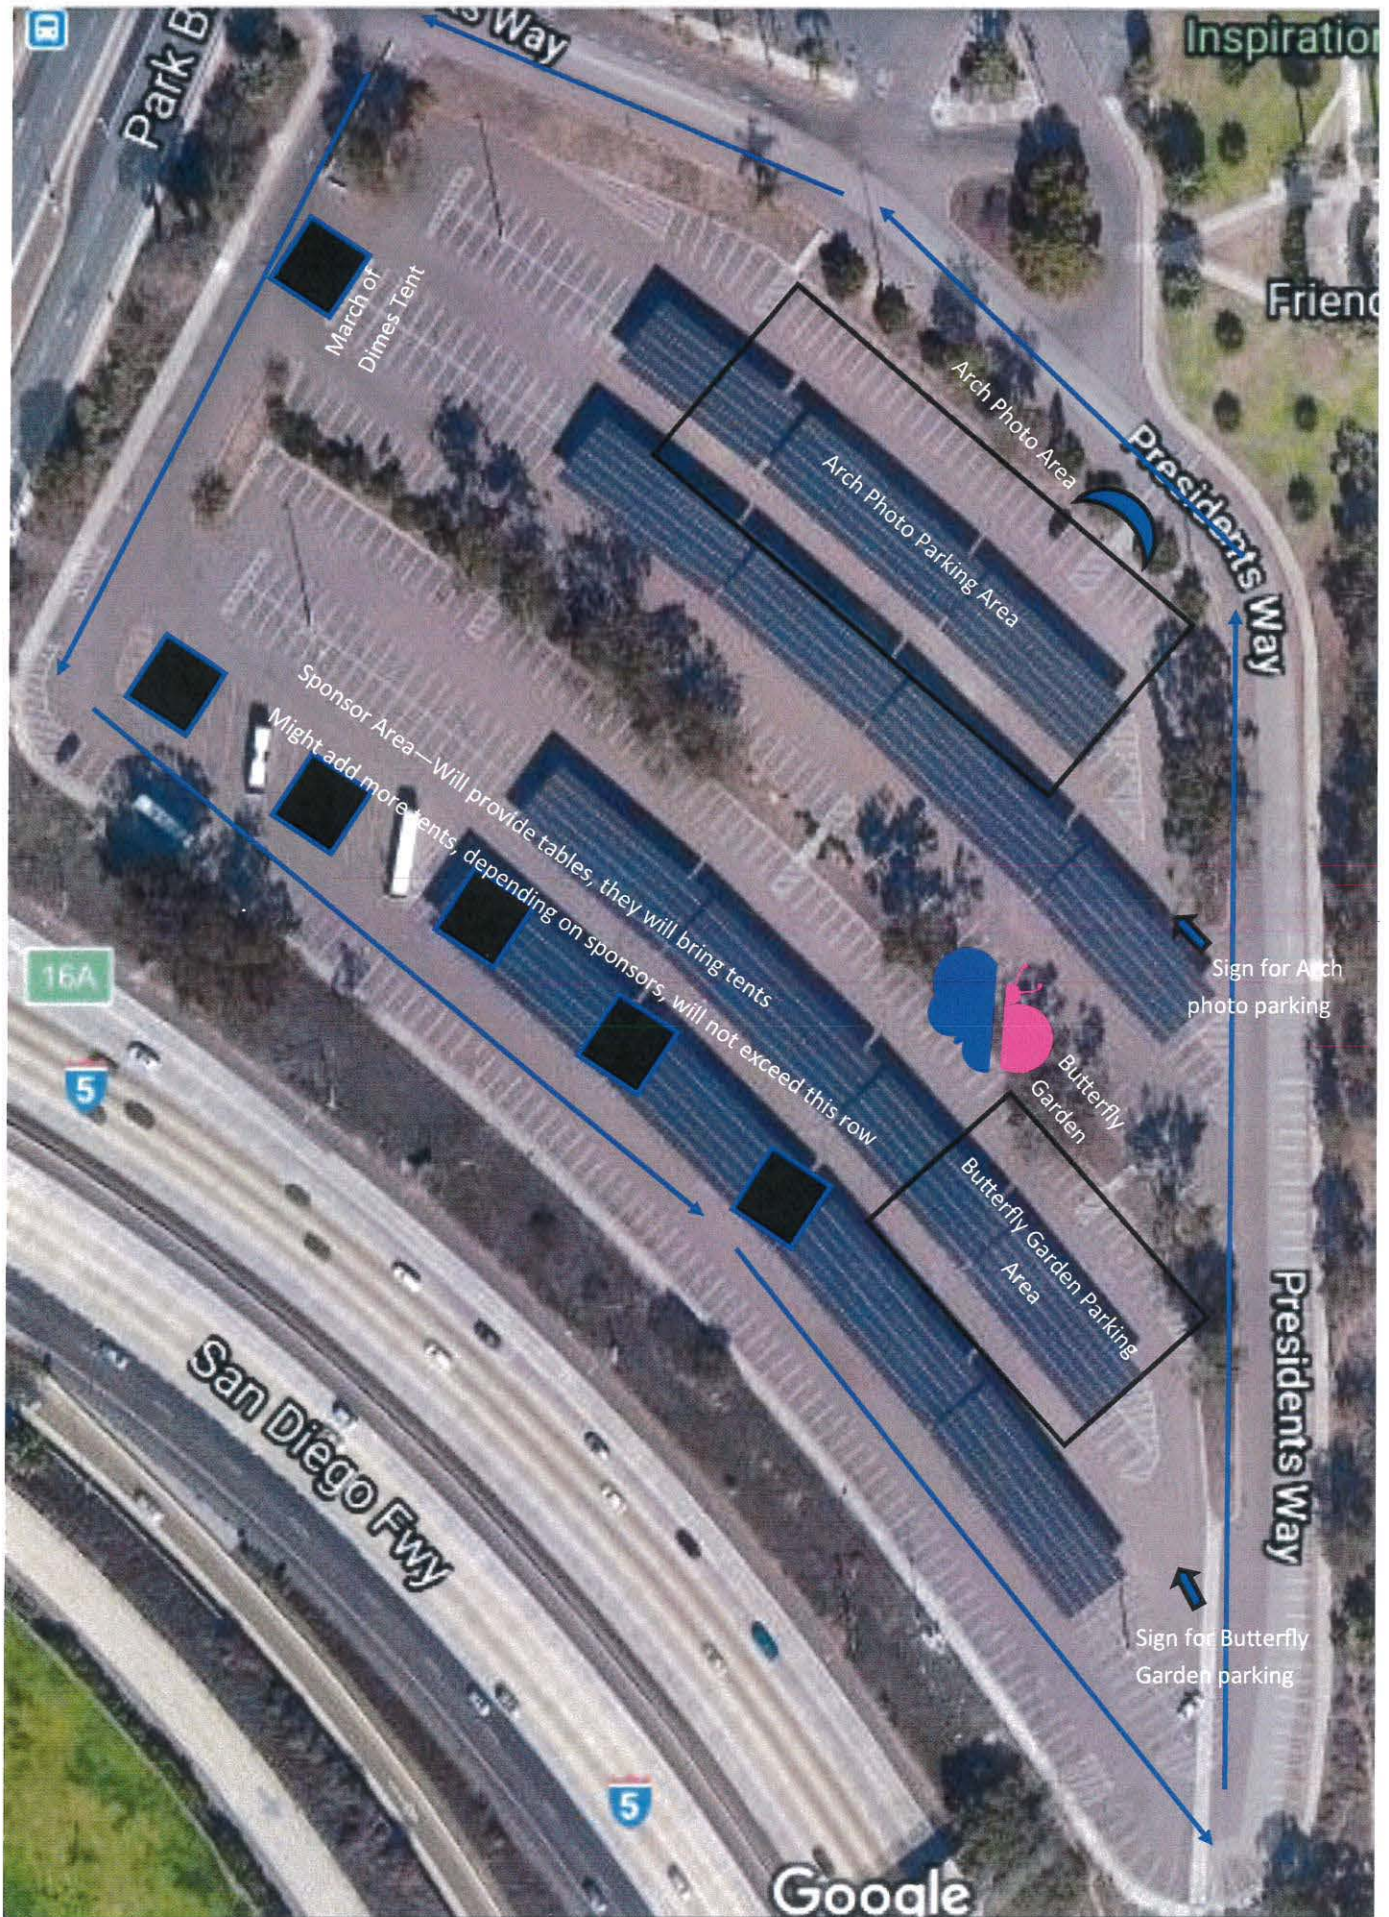

Information Priority List For Individuals Presenting Special Event Proposals To the Balboa Park Committee: Presentations Will Be Limited to 5 Minutes

- 1. Name of Event – March for Babies
- 2. When --
 - a. Date(s) – Saturday, April 24, 2021
 - b. Time (including Set-up & Break-down)- Set-up 7-9am, Event 9am-12pm, Clean-up 12pm-2pm
 - c. During the Moratorium (Memorial Day – Labor Day) - No
- 3. Where (Provide map(s) showing location & site plan- Inspiration Point Parking Lot
 - a. Road Closure(s)- None
 - b. Parking Lot Closure(s)- Inspiration Point Parking Lot
 - c. Bridge Closure- None
- 4. Estimated Attendance – 500, no more than 50 at a time in vehicles
- 5. Amplified Music – Yes, music from playlist & small announcements
 - a. Other prolonged noise impacts? No
 - b. Acts on a local or national level? None
 - c. When do you plan to conduct event sound checks? 8:30am
- 6. Do you plan to apply for an Alcohol Permit? No
- 7. Partnering with a park entity? Not currently
 - a. Which one(s)? N/A
- 8. Public Benefit Non-Profit? We are a 501(c)3 non-profit.
- 9. Have completed noticing Park Institutions? No
- 10. Are there performances at the:
 - a. Old Globe – No
 - b. Organ Pavilion – No
- 11. Other special event of more than 500 people occurring concurrently? Not that we are aware of.
 - a. Location(s) in the Park N/A
- 12. Will you be making a donation to Balboa Park, a facility or institution located in the Park or outside the Park? No donation planned
 - a. How much – N/A
 - b. Who – N/A
- 13. Other unique event feature not covered above?

We are hosting a drive-thru style event.

Park B

S Way

Inspiration

Friend

March of Dimes Tent

Arch Photo Area

Presidents Way

Presidents Way

Sign for Butterfly Garden parking

San Diego Fwy

Goole

16A

5

5