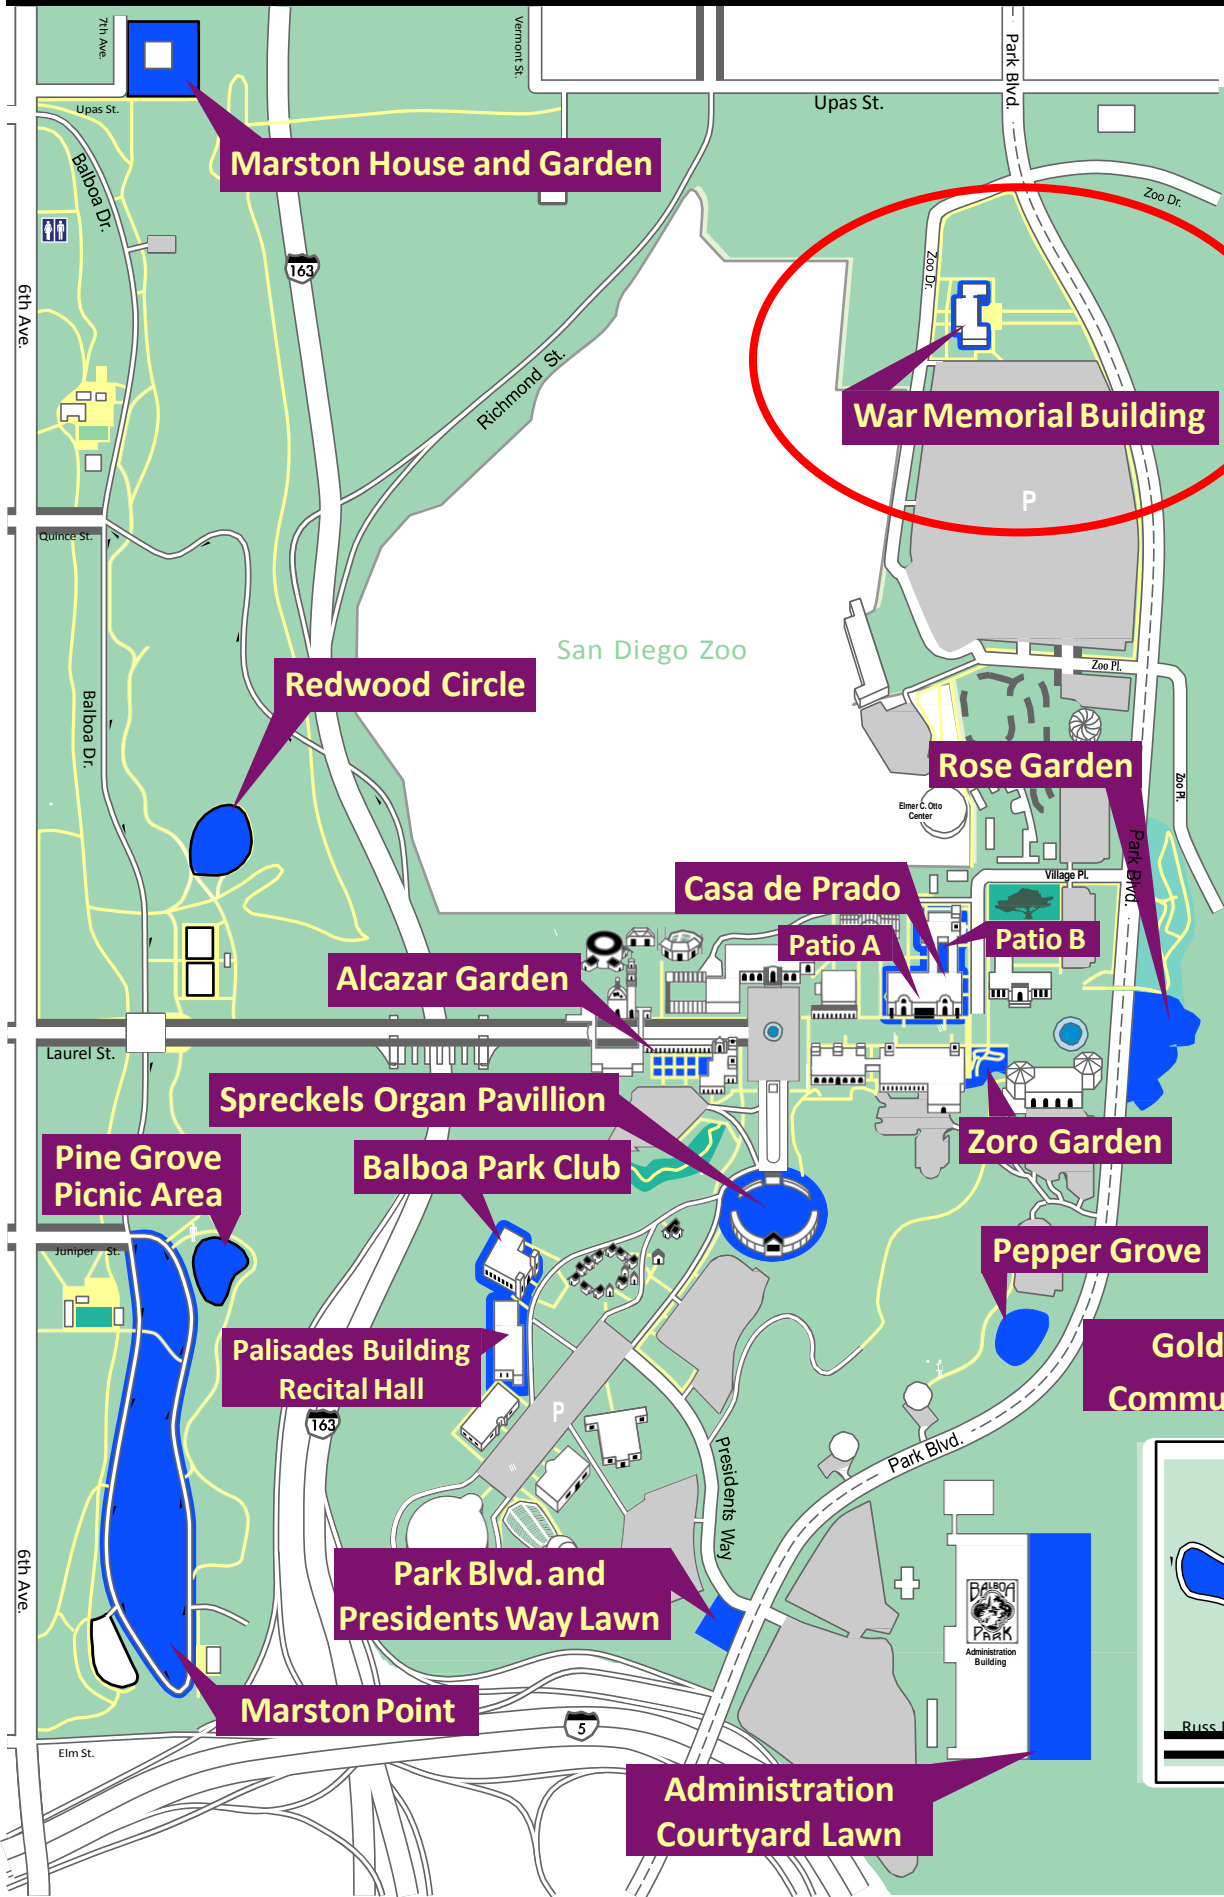

# Balboa Park PERMIT SITES

**War Memorial Building**  
3325 Zoo Drive  
San Diego, CA 92101