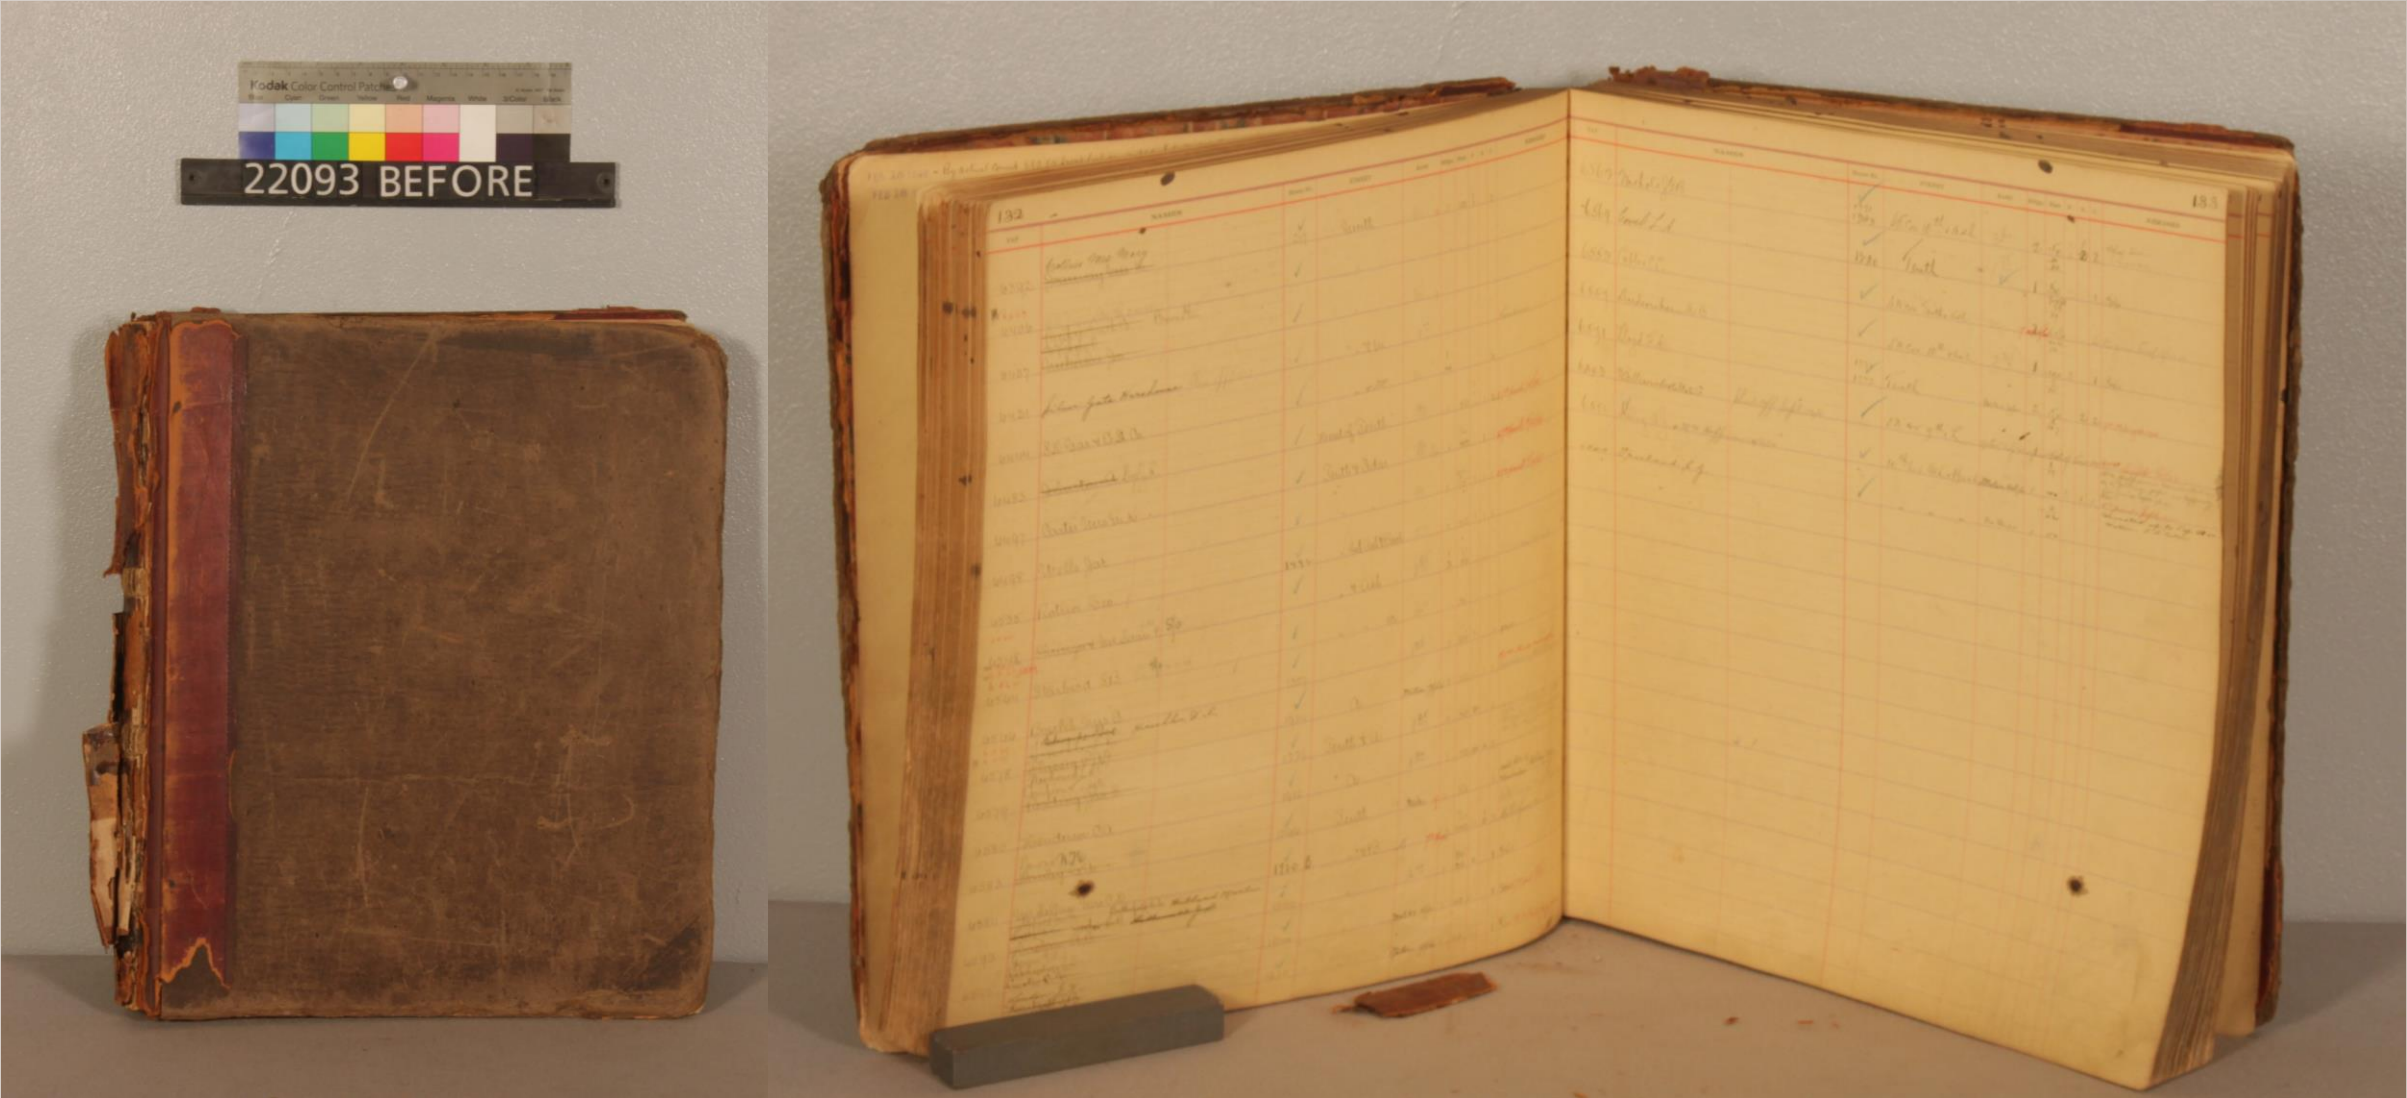

CONSUMER RECORDS 1903 (BEFORE)