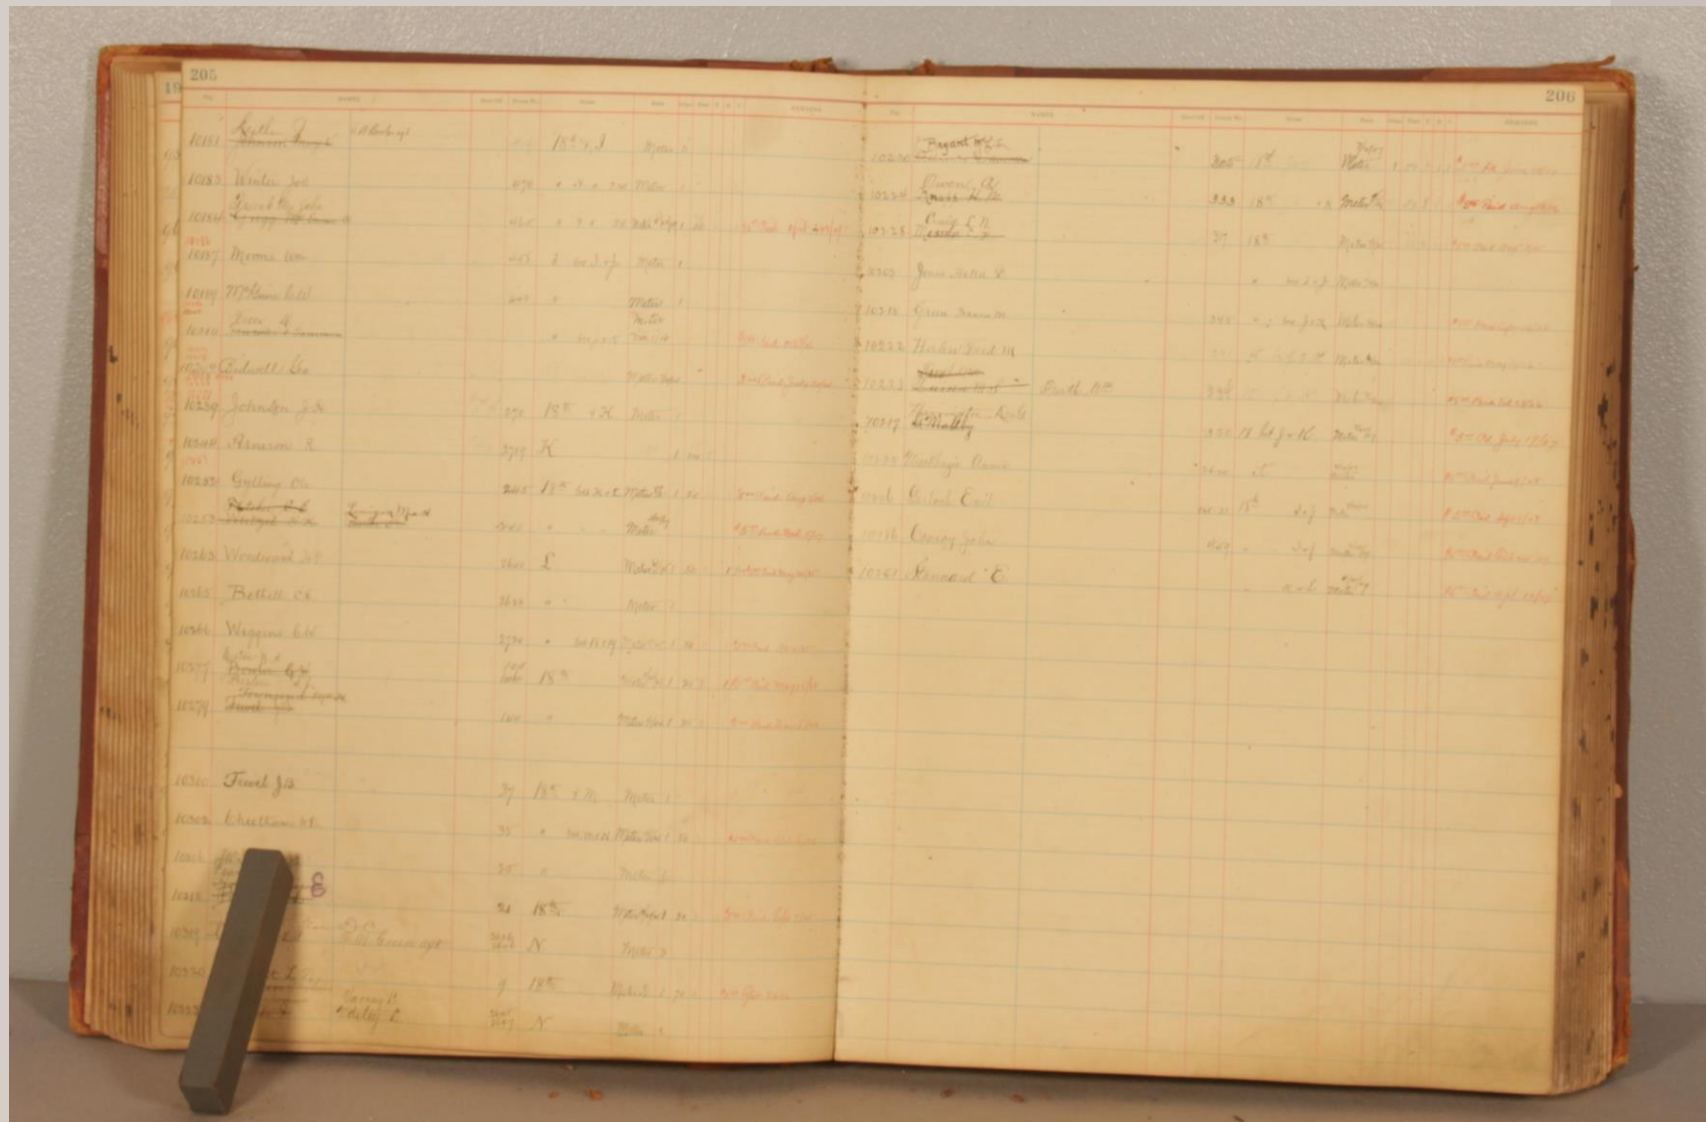

PRESERVING SAN DIEGO'S HISTORY

1. Consumer Records 1900-1901
2. Consumer Records 1903
3. Record of Tax Deeds 1906-1922
4. Water Company Logbook 1889-1907

CONSUMER RECORDS 1900 - 1903

- Records of water taps installed per lot
- These books include:
 - ✓ Names of individuals
 - ✓ Address of the residence
 - ✓ Water tap certificate numbers
 - ✓ Amount paid

CONSUMER RECORDS 1900-1901 (BEFORE)

CONSUMER RECORDS 1900-1901 (AFTER)

CONSUMER RECORDS 1903 (BEFORE)

CONSUMER RECORDS 1903 (AFTER)

RECORD OF TAX DEEDS 1906-1922

- This collection demonstrates public auction sales of City lands throughout our region
 - ✓ Year
 - ✓ Deed certificate number
 - ✓ Lot description and address
 - ✓ Name of purchaser
 - ✓ Date
 - ✓ Amount paid
 - (ex. Silver Terrace, Lot 15, Block 7, sold to M. Hall for 94¢)