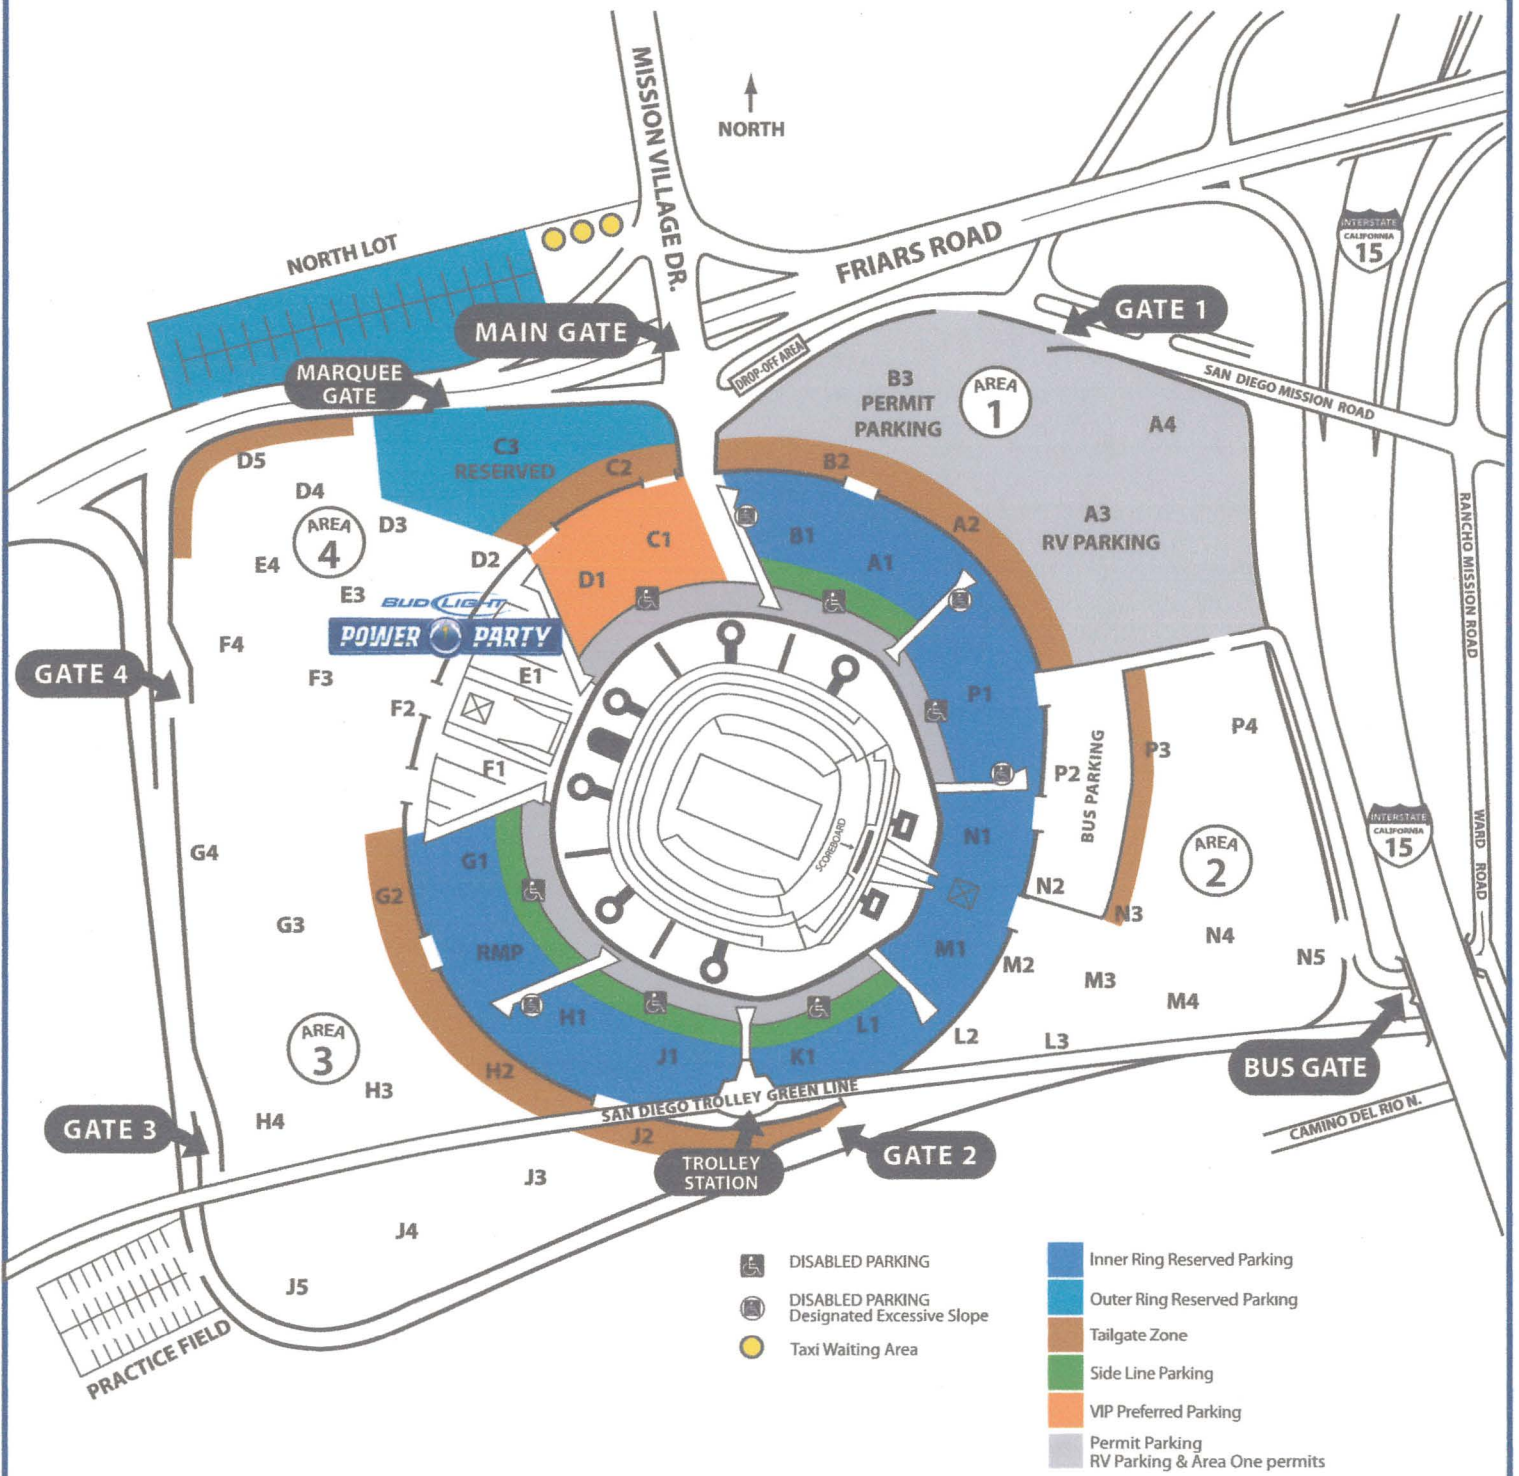

QUALCOMM STADIUM PARKING LOT

- DISABLED PARKING
- DISABLED PARKING Designated Excessive Slope
- Taxi Waiting Area

- Inner Ring Reserved Parking
- Outer Ring Reserved Parking
- Tailgate Zone
- Side Line Parking
- VIP Preferred Parking
- Permit Parking
RV Parking & Area One permits