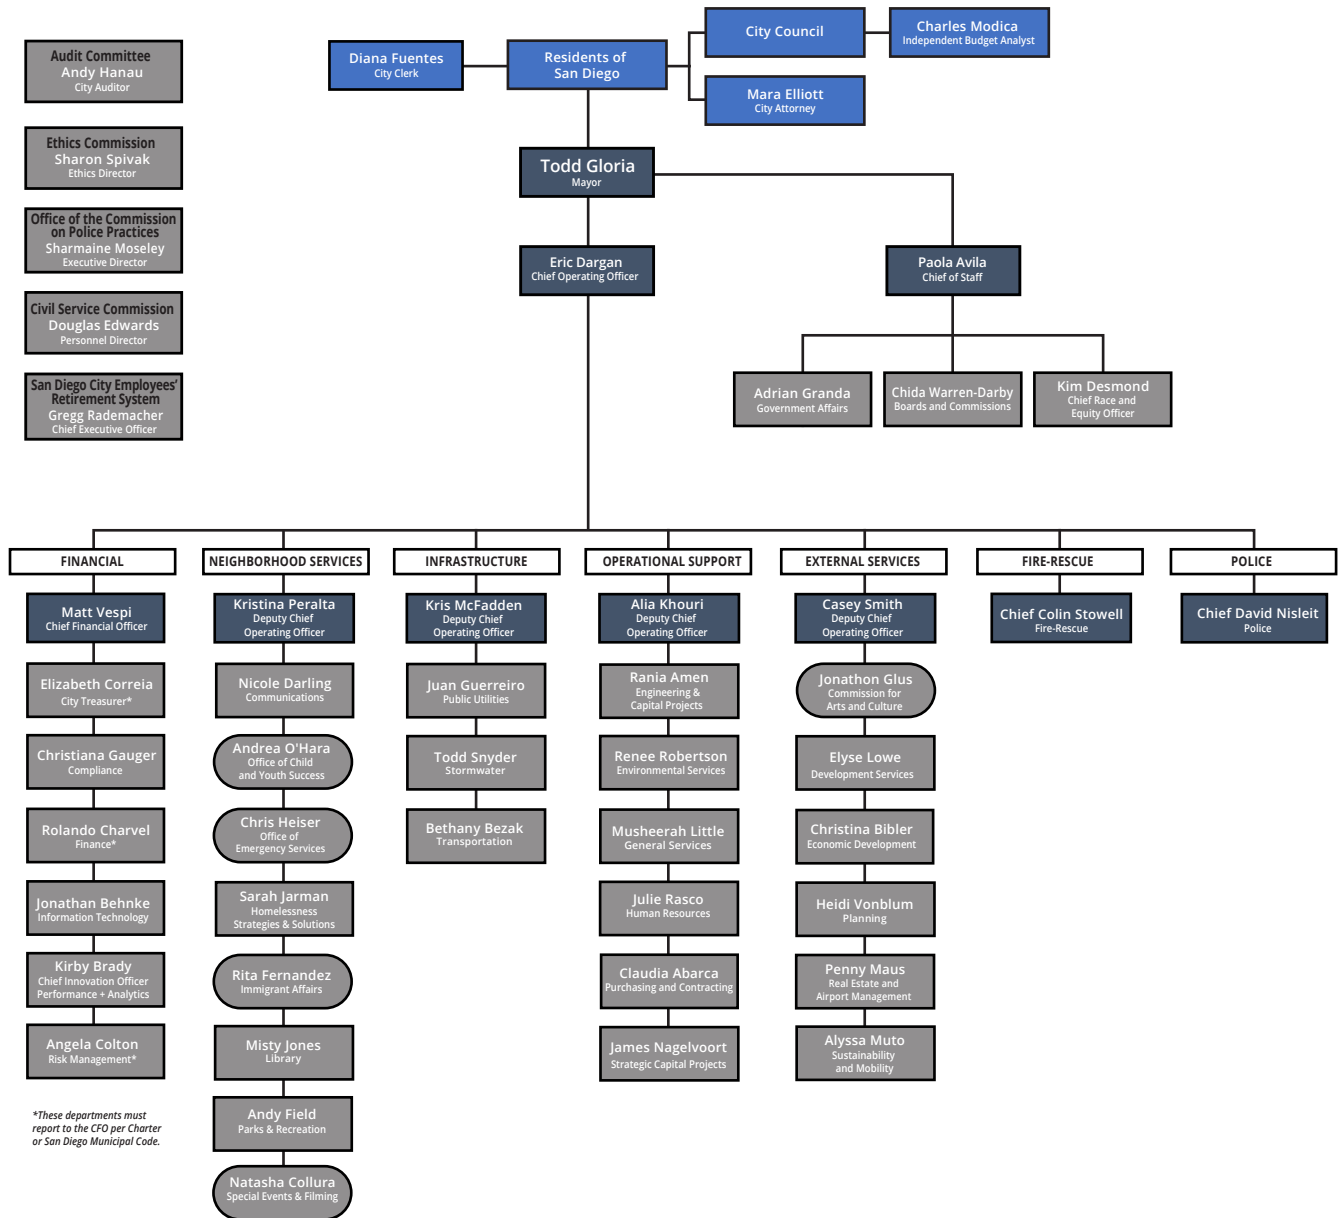

City Departments Organizational Chart

KEY:

REVISED: 8-7-2023