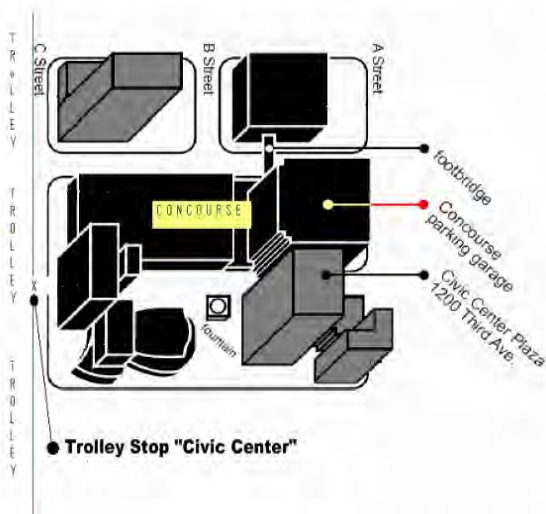

North on Interstate 5

- 5 north to 6th Ave off ramp
- Turn left onto 6th Ave.
- Turn right onto Ash St.
- Turn left on 2nd Ave., travel one block to where 2nd Ave. intersects A St.
- Enter Concourse Parkade structure

Driving Directions to the San Diego Concourse

South on Interstate 15

- 15 south to 163 south
- 163 becomes 10th Ave.
- Right on B St.
- Right on 3rd Ave.
- Concourse Parkade entrance is first driveway on left.

West on 94 Freeway

- 94 west into Downtown
- 94 becomes F St.
- Right on 5th Ave.
- Left on B St.
- Right on 3rd Ave.
- Concourse Parkade entrance is first driveway on left.

PARKING

*Entrances

CONCOURSE PARKADE ENTRANCES:
1st and B Street
2nd and A Street
3rd and B Street

TROLLEY LINE

*Trolley stop is "Civic Center", location on 2nd and C Street.