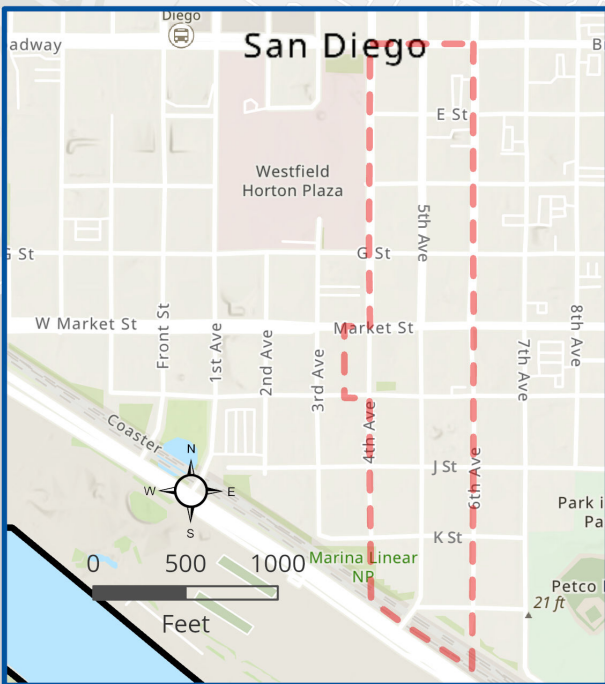

Downtown Mobile Food Trucks

Little Italy Neighborhood Center

Gaslamp Quarter Planned District

-  Mobile Food Trucks Prohibited
-  Downtown Boundary