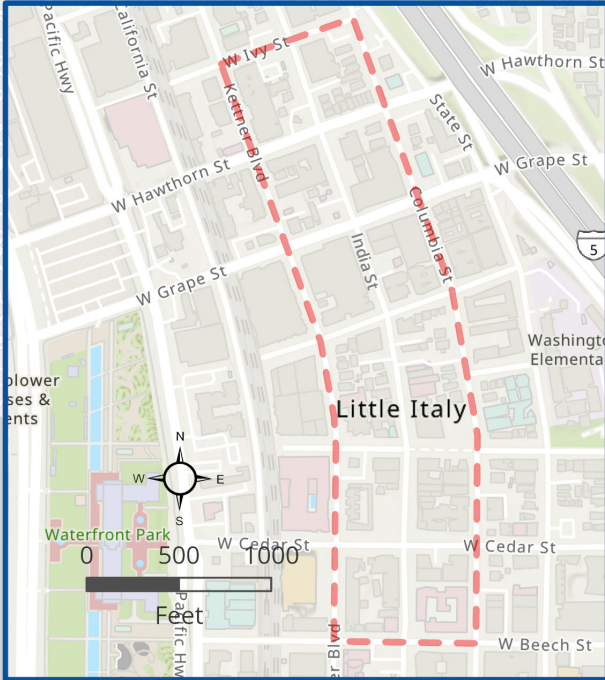

Downtown Mobile Food Trucks

Little Italy Neighborhood Center

Gaslamp Quarter Planned District

-  Mobile Food Trucks Prohibited
-  Downtown Boundary