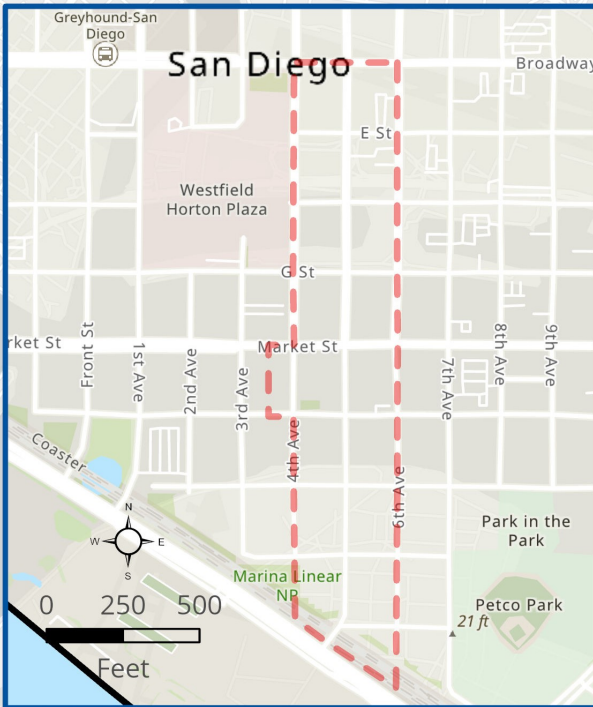

Downtown Sign Regulations

Gaslamp Quarter Planned District

Ballpark Mixed-Use District

-  Gaslamp Quarter Planned District
[Gaslamp Quarter Design Guidelines](#)
-  Ballpark Mixed-Use District
[Centre City Planned District Ordinance](#)
-  Coastal Overlay Zone
Sign Category C, [Citywide Sign Regulations](#)
-  Downtown Boundary
Sign Category A, [Citywide Sign Regulations](#)