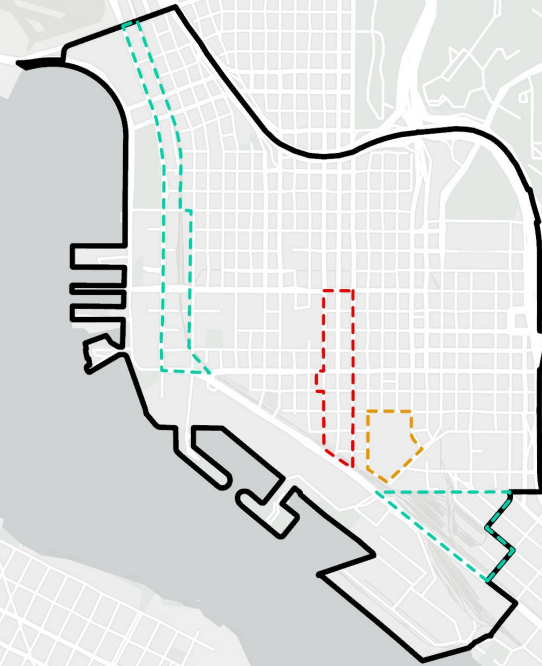

Downtown Sign Regulations

Gaslamp Quarter Planned District

Ballpark Mixed-Use District

-  Gaslamp Quarter Planned District
[Gaslamp Quarter Design Guidelines](#)
-  Ballpark Mixed-Use District
[Centre City Planned District Ordinance](#)
-  Coastal Overlay Zone
Sign Category C, [Citywide Sign Regulations](#)
-  Downtown Boundary
Sign Category A, [Citywide Sign Regulations](#)