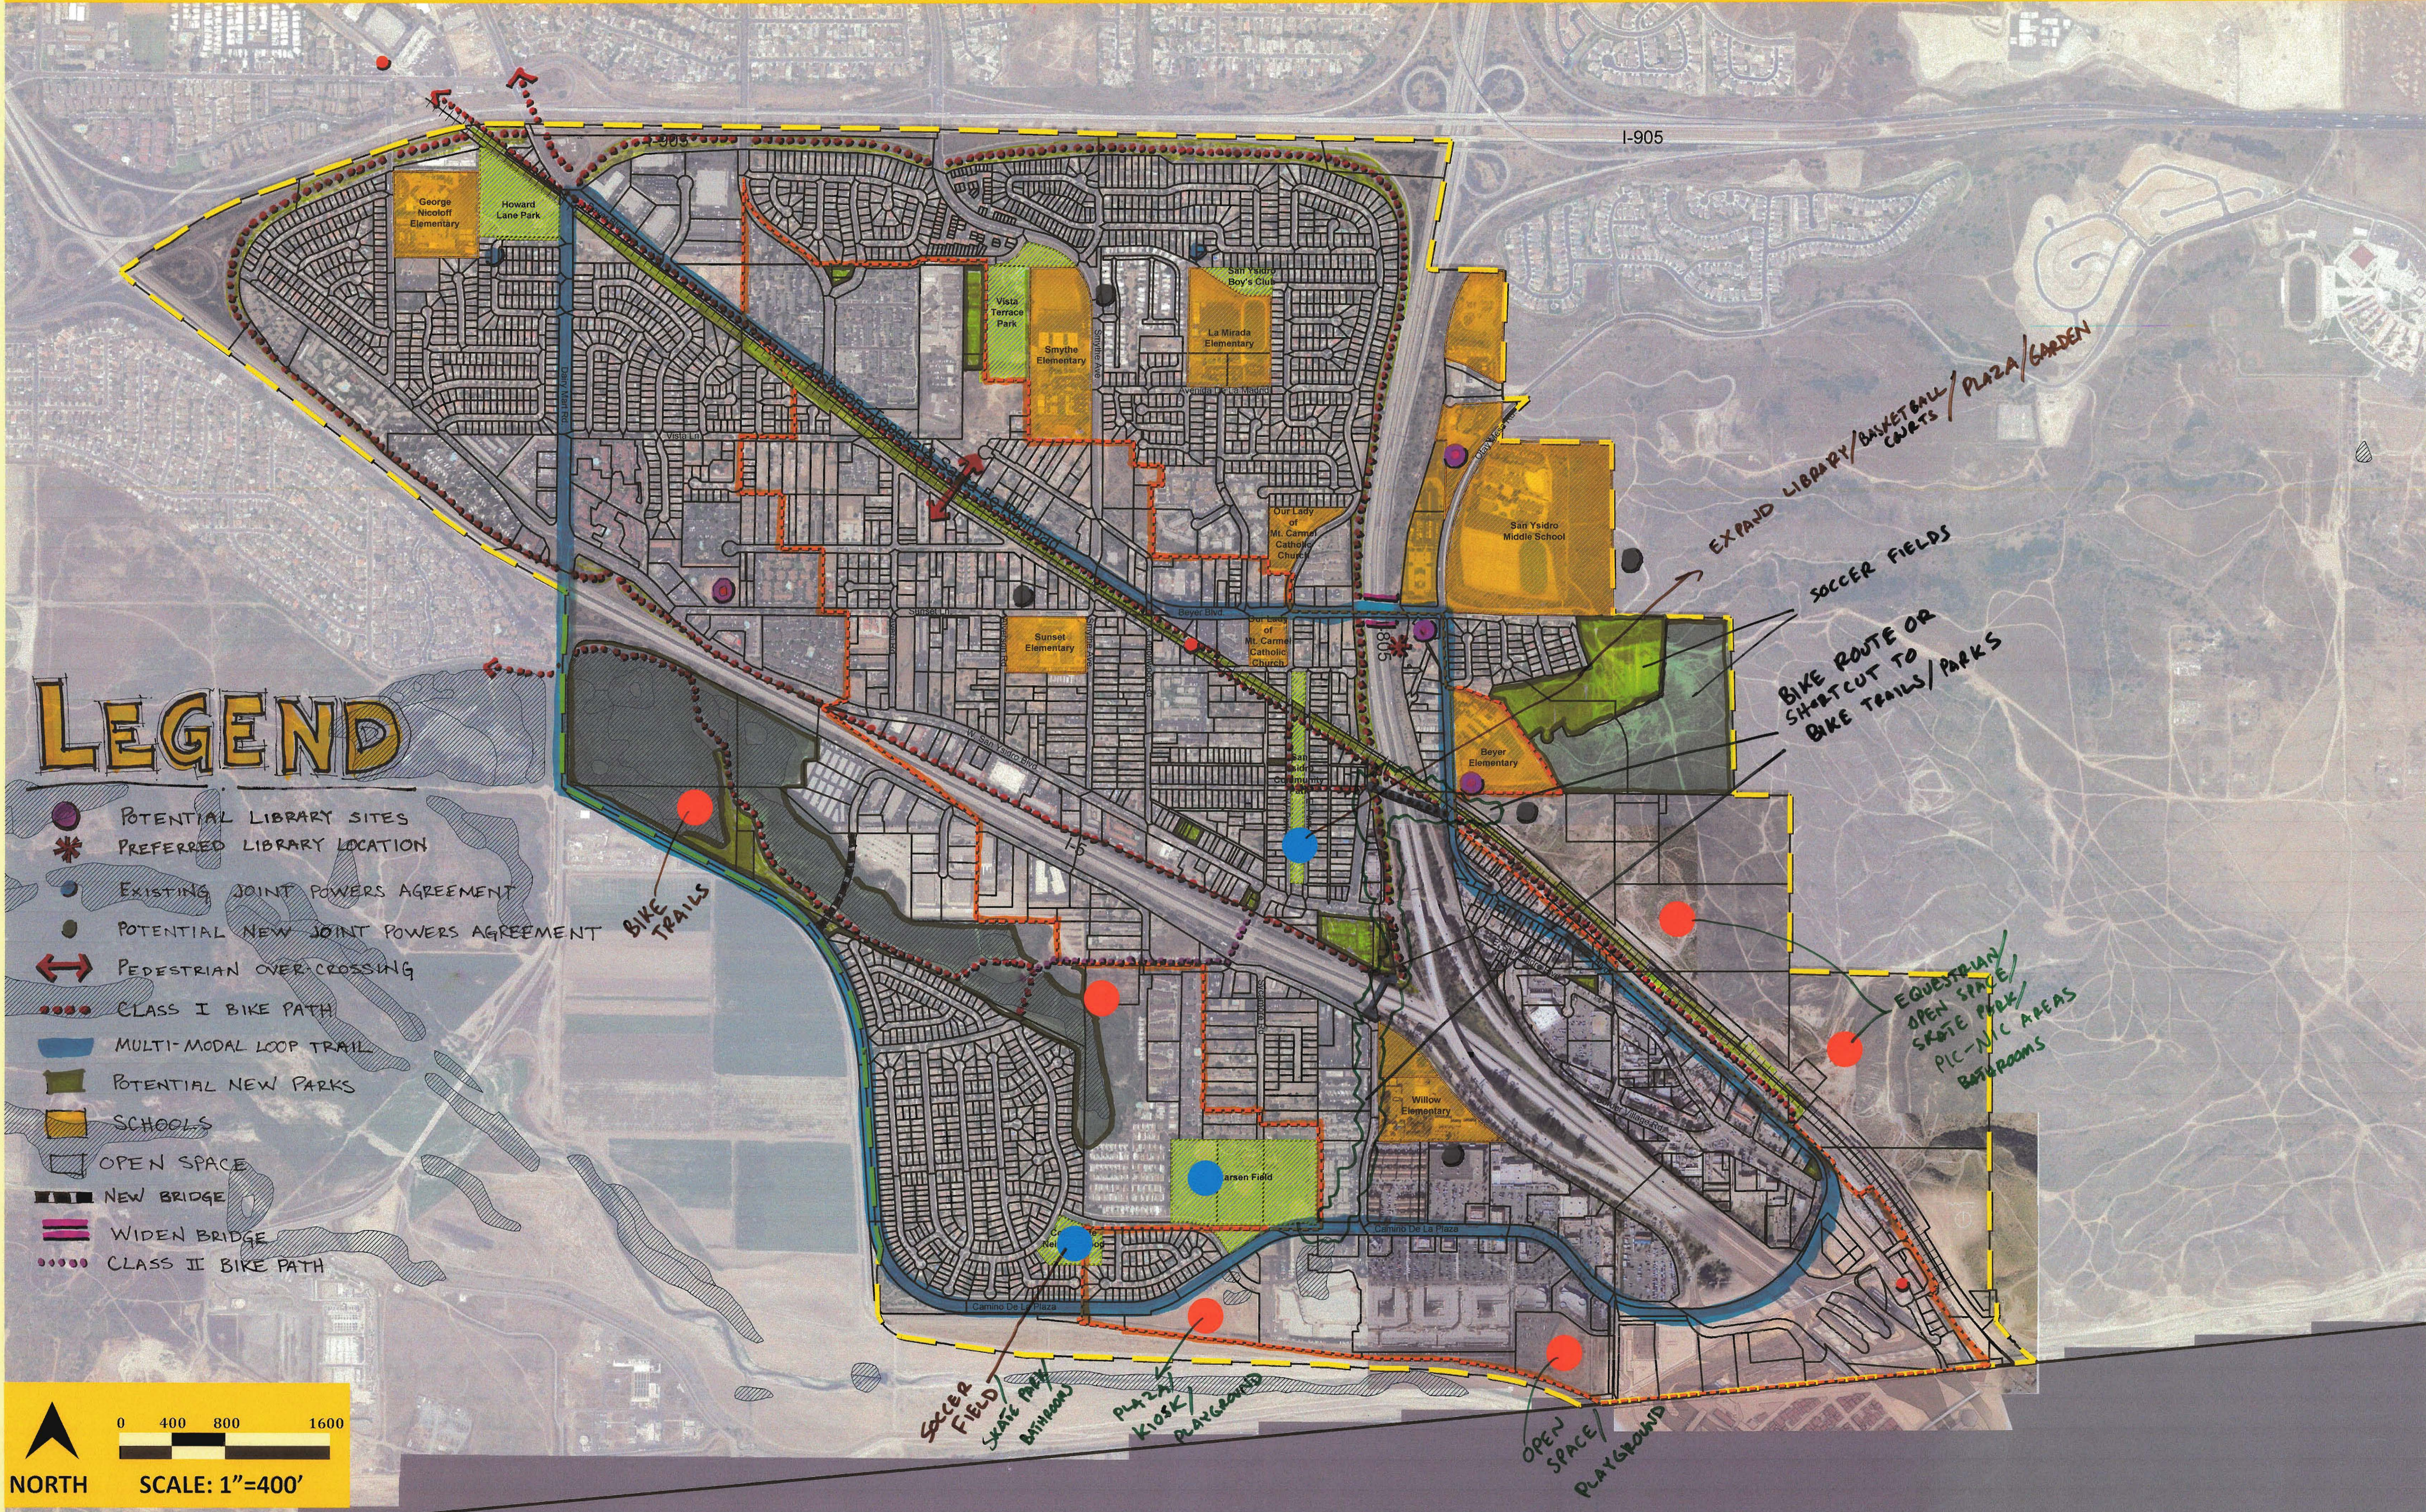

COMMUNITY AT LARGE

LEGEND

- POTENTIAL LIBRARY SITES
- ✱ PREFERRED LIBRARY LOCATION
- EXISTING JOINT POWERS AGREEMENT
- POTENTIAL NEW JOINT POWERS AGREEMENT
- ↔ PEDESTRIAN OVER-CROSSING
- CLASS I BIKE PATH
- MULTI-MODAL LOOP TRAIL
- POTENTIAL NEW PARKS
- SCHOOLS
- OPEN SPACE
- ▬▬▬ NEW BRIDGE
- ▬▬▬ WIDEN BRIDGE
- CLASS II BIKE PATH

COMUNIDAD EN GENERAL