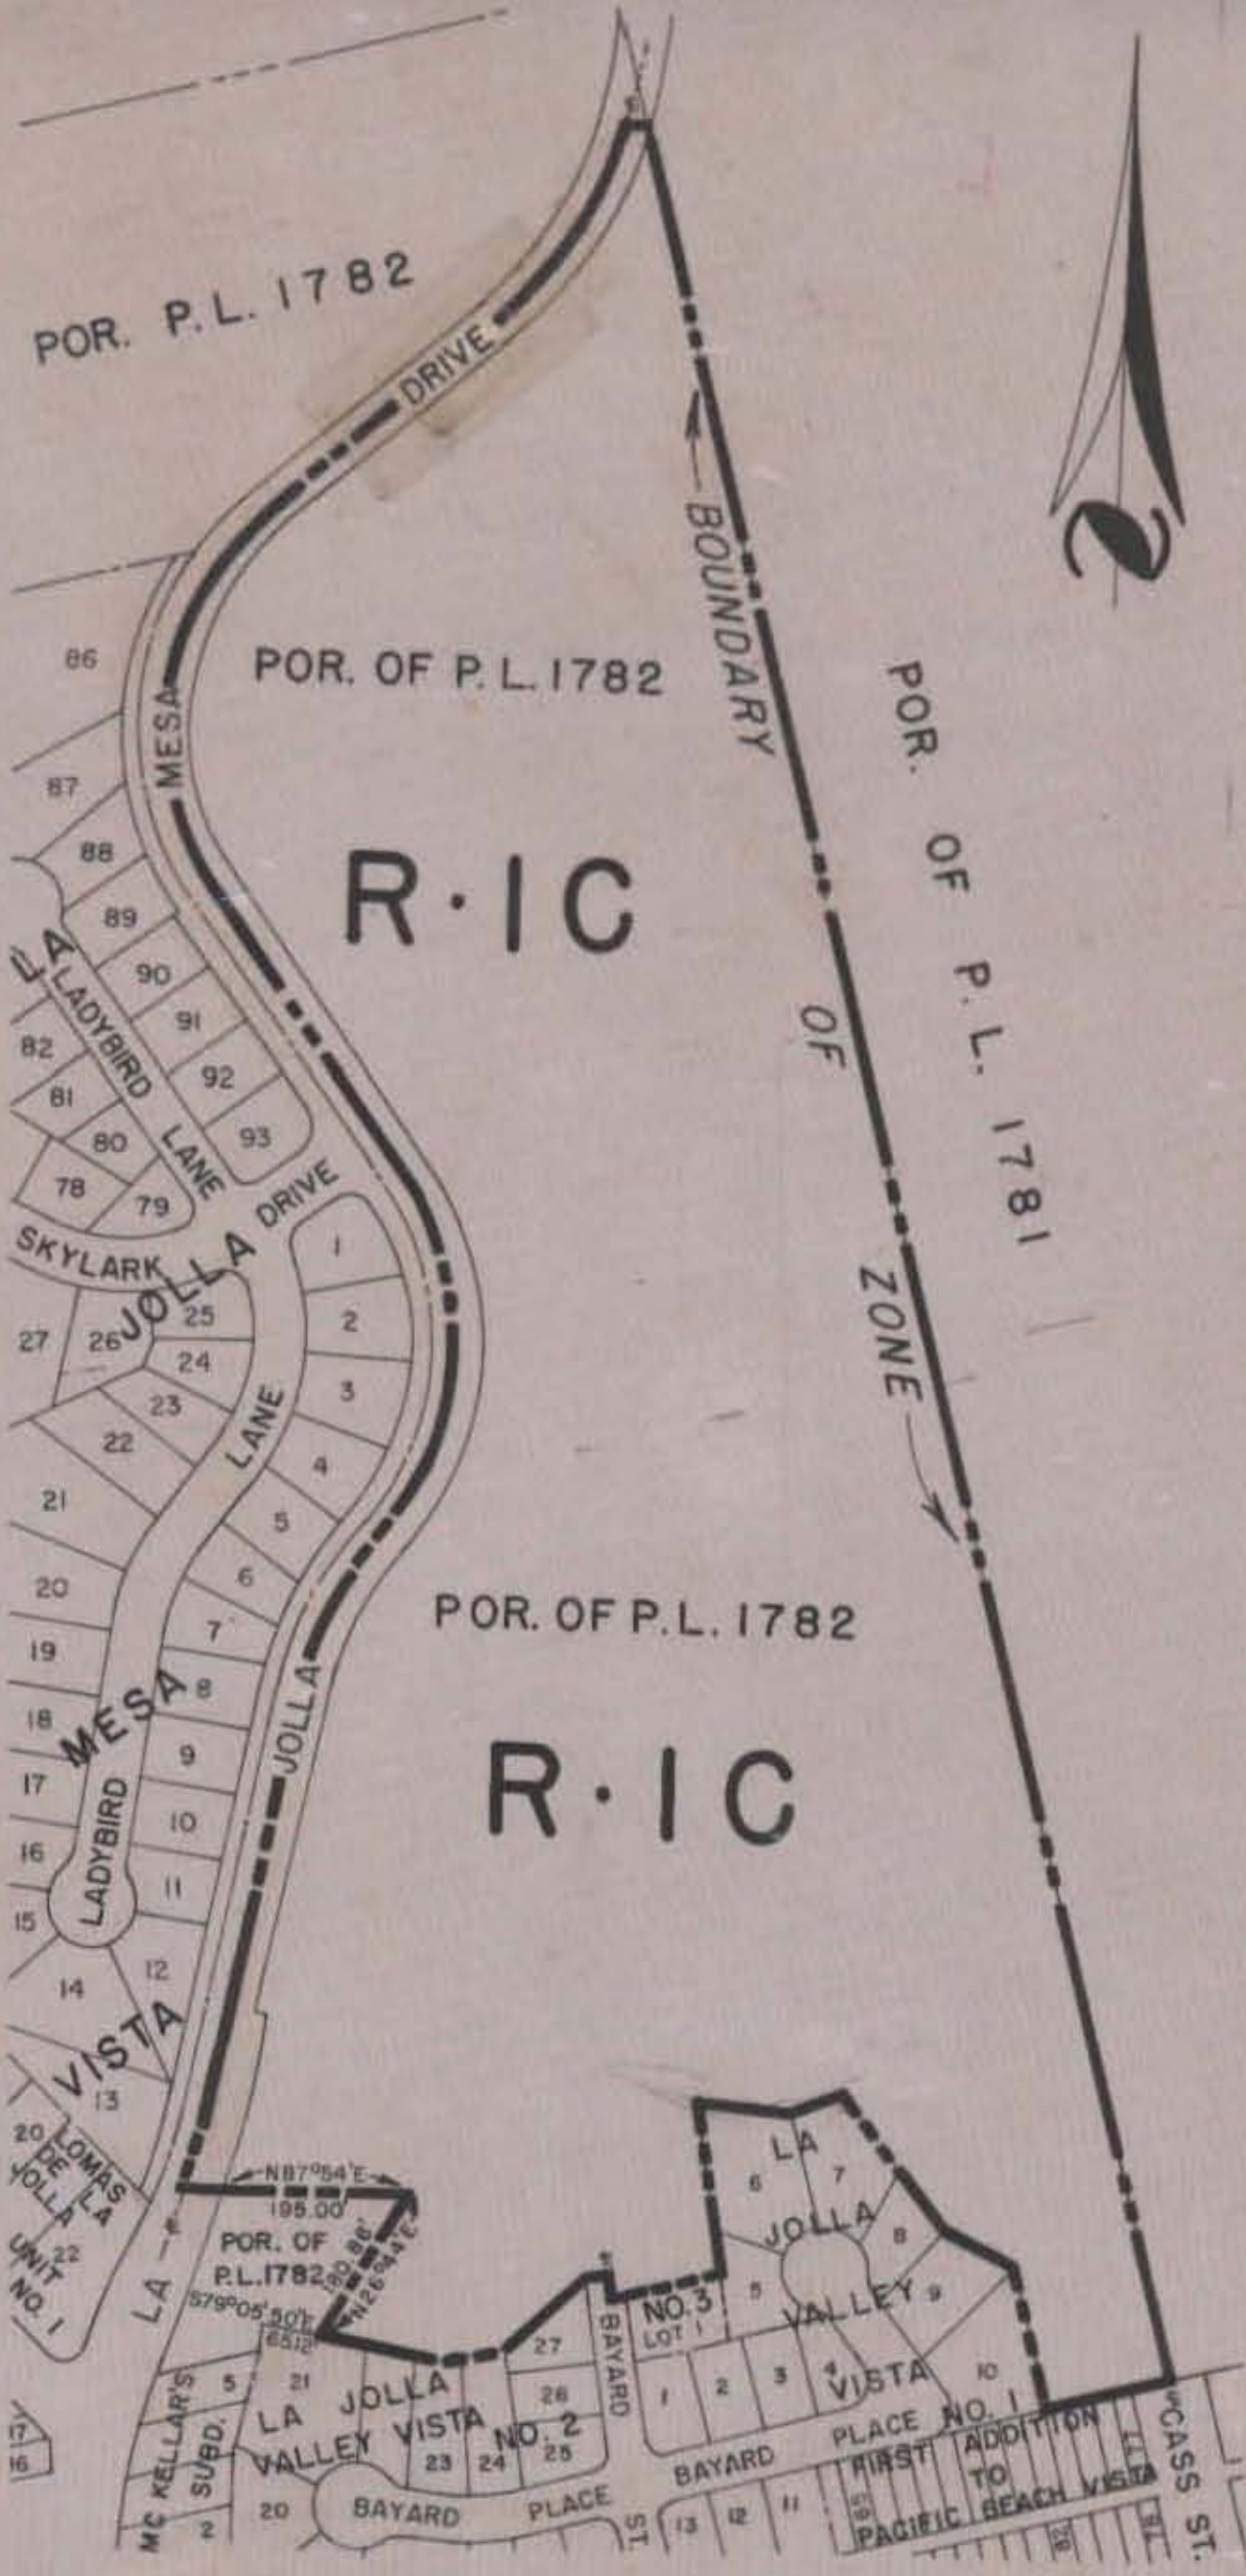

POR. P.L. 1782

POR. OF P.L. 1782

R-1C

POR. OF P.L. 1781

BOUNDARY

OF

ZONE

POR. OF P.L. 1782

R-1C

ACRES ZONED 31.29

B.H.R.S.

CITY PLANNING COMMISSION
SAN DIEGO, CALIFORNIA

ZONING PLAN
PORTION OF P.L. 1782

SCALE: 1"=200'
DATE 3-12-58
DRAWN D. BUSCH
CHECKED

APPROVED _____
CITY PLANNING DIRECTOR

SECRETARY OF COMMISSION

DRAWING NO.
C-151

CP30