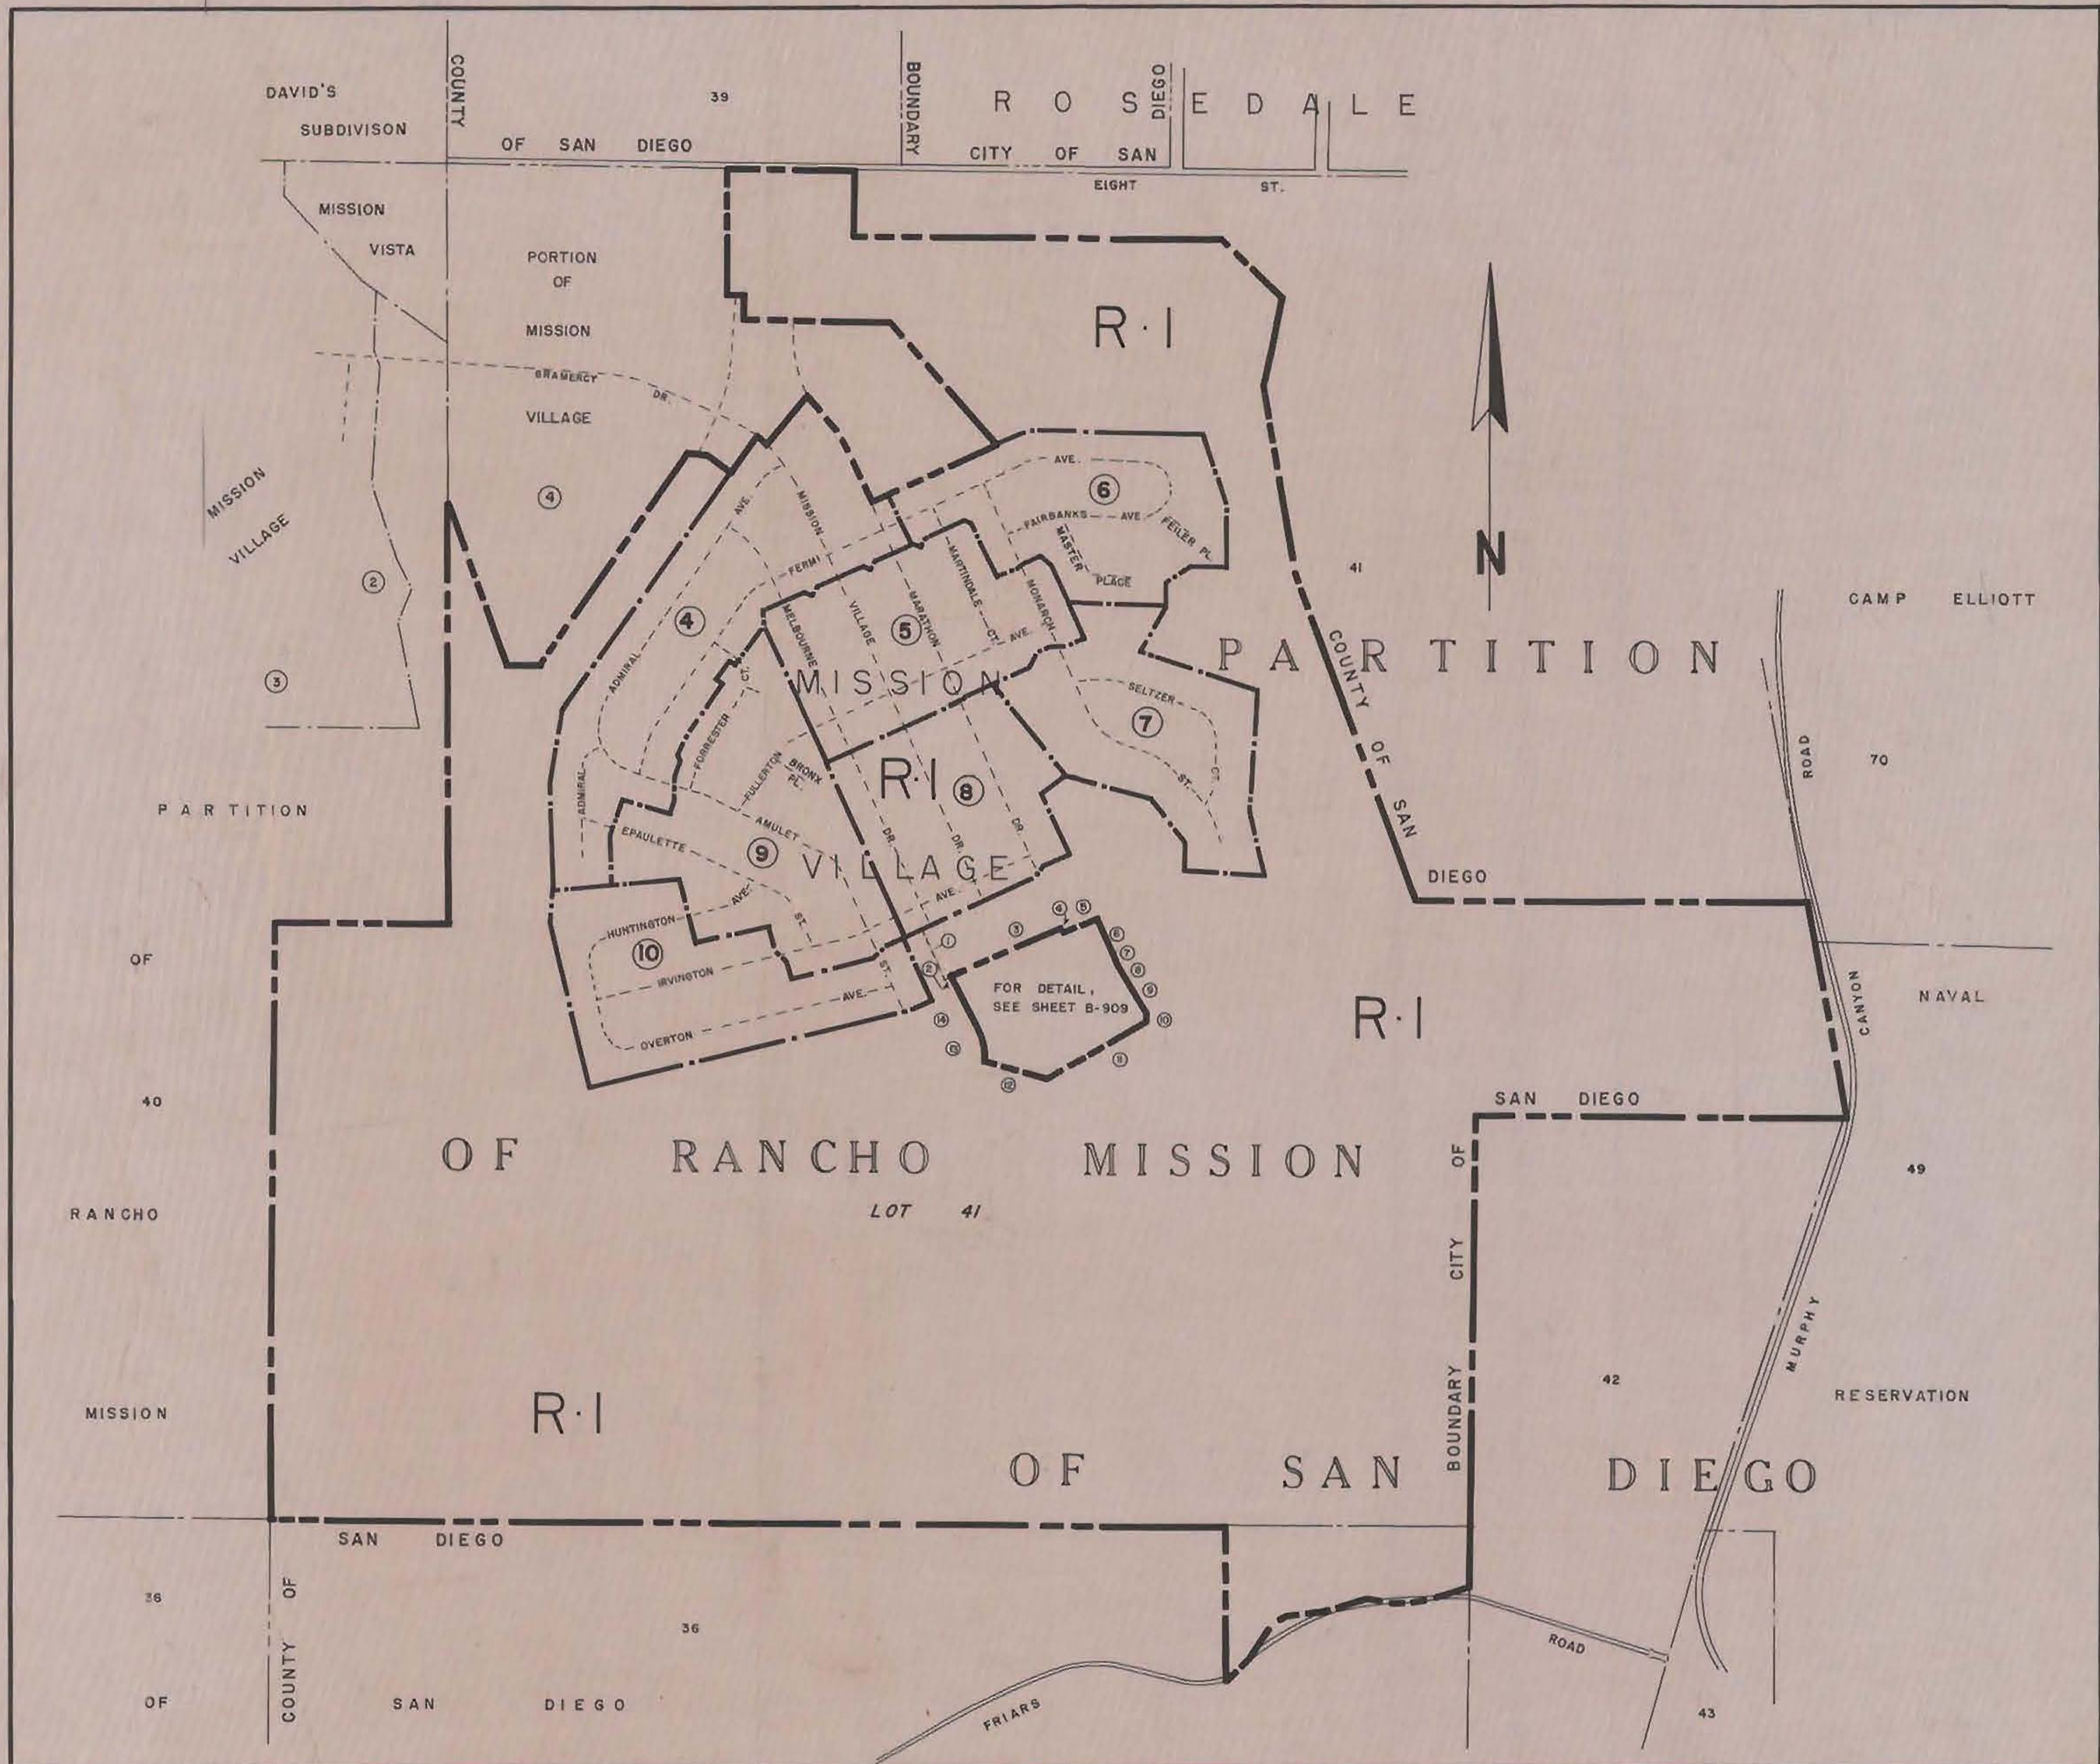

CP20

2 Cal

ACRES ZONED - 604.54 ±

CITY PLANNING COMMISSION
SAN DIEGO, CALIFORNIA

ZONING PLAN
PORTION OF LOT 41, RHO. MISSION

DATE 7-16-58
SCALE 400'
DRAWN J. HER.
CHECKED G.A.

James L. MacLean
CITY PLANNING DIRECTOR
J. Her.
SECRETARY OF COMMISSION