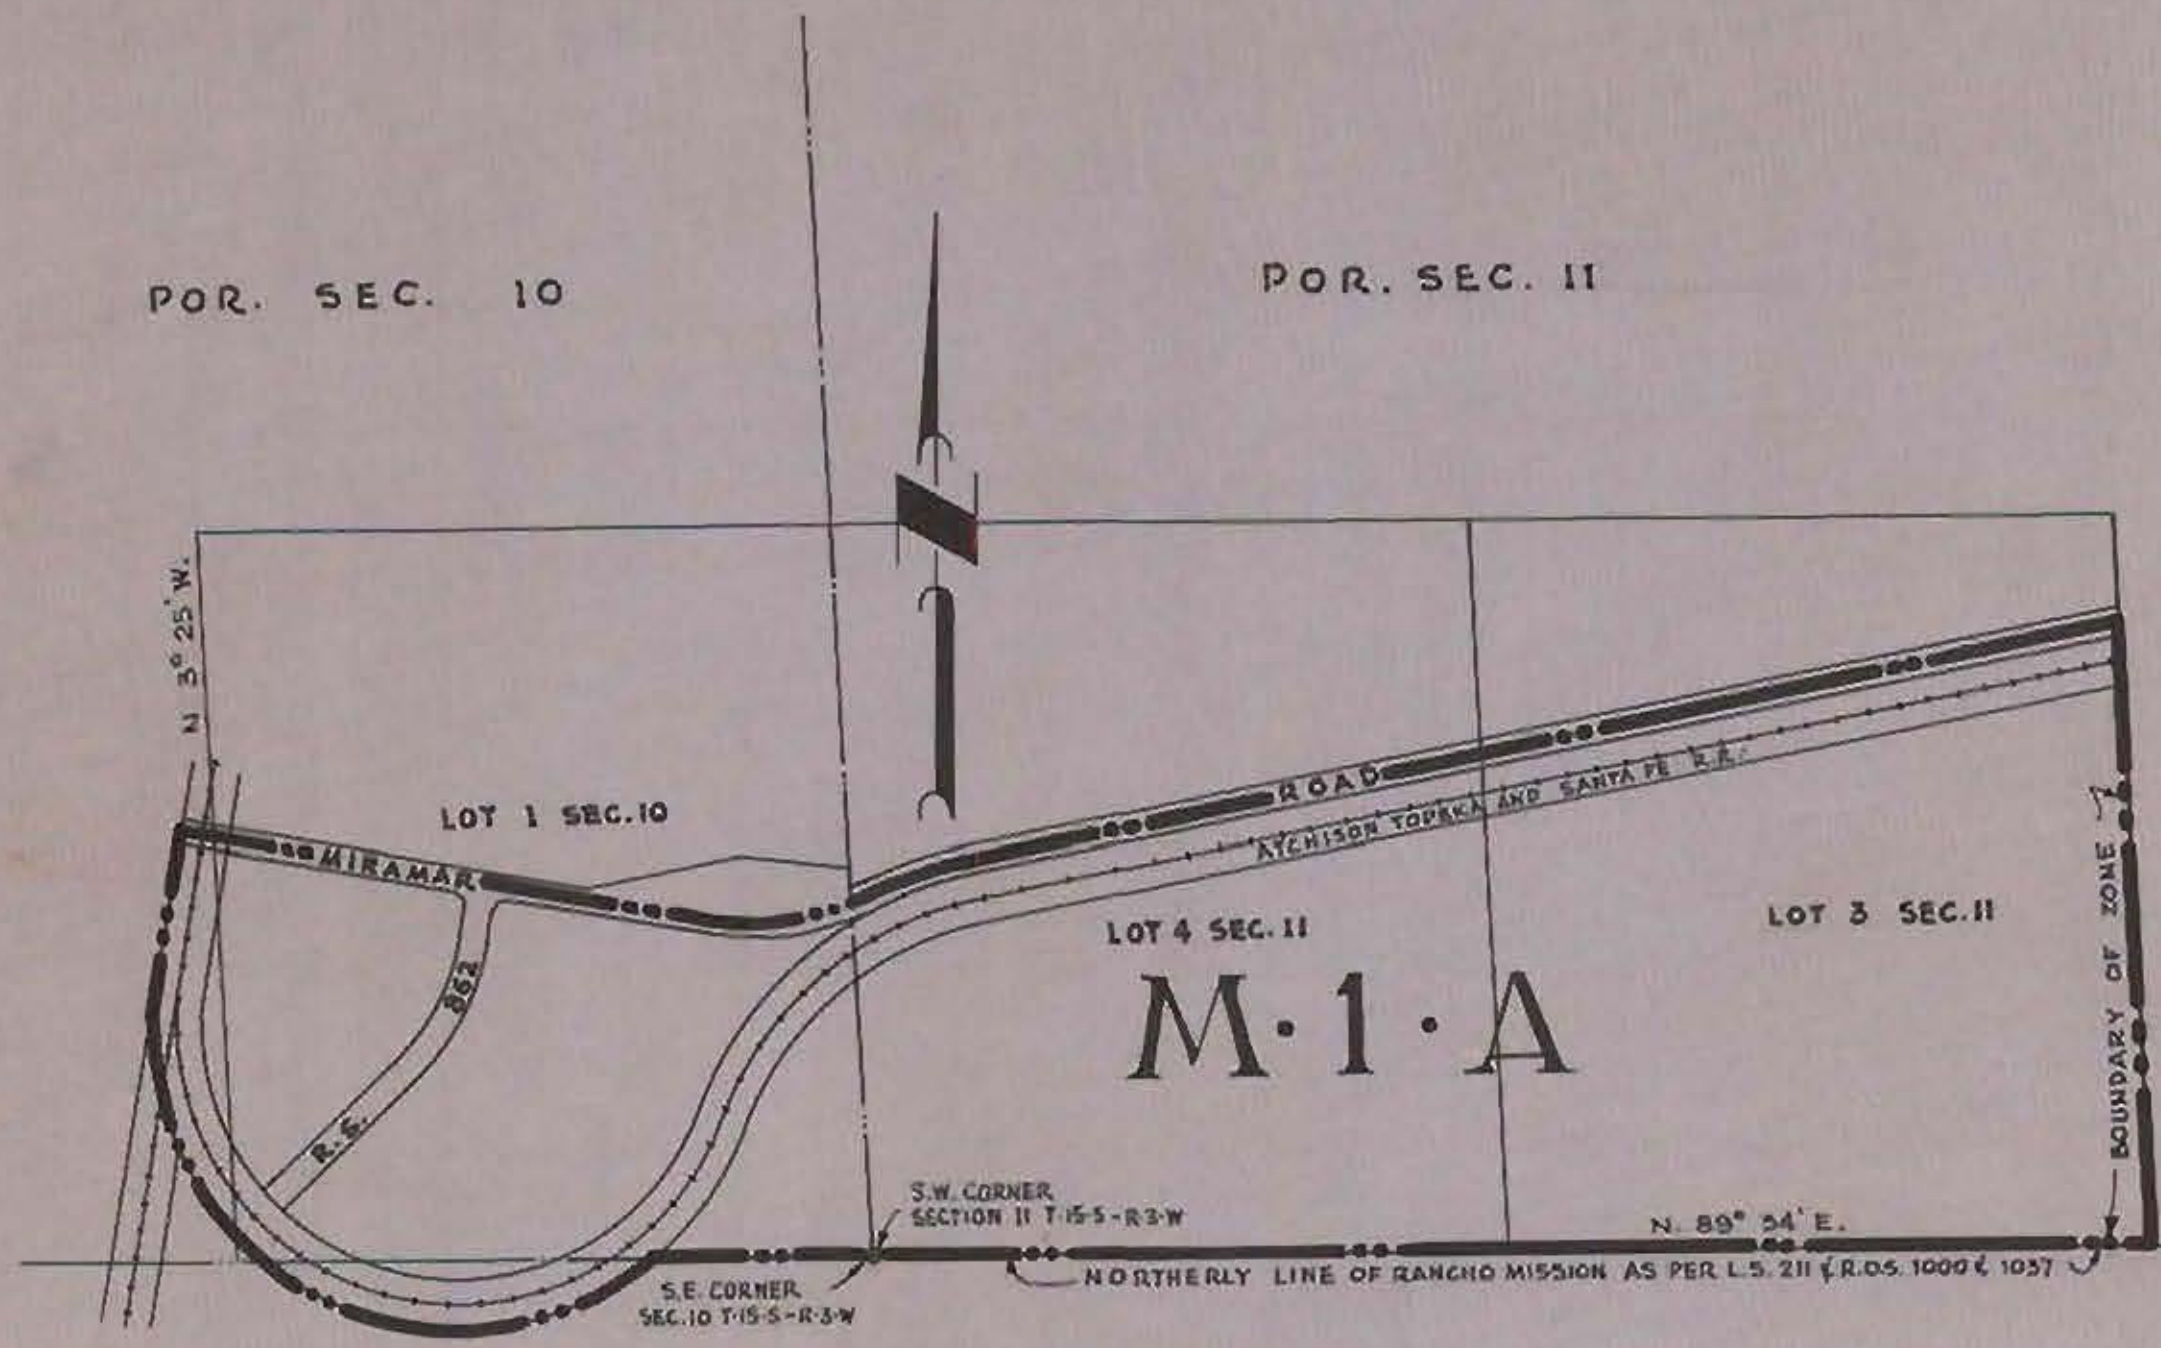

PC-22

2 Col

CP-22

POR. SEC. 10

POR. SEC. 11

LOT 78 RANCHO MISSION, SAN DIEGO

MIAZONE = 89.04 ACRES

51125	CITY PLANNING COMMISSION SAN DIEGO, CALIFORNIA
-------	---

**ZONING PLAN**  
**PORTIONS SECS. 10 & 11, T-15-S, R-3-W**

SCALE: 1" = 400'  
DATE: 5-25-59  
DRAWN: H. KLAWITTER  
CHECKED:

APPROVED: *[Signature]*  
CITY PLANNING DIRECTOR  
*[Signature]*  
SECRETARY COMMISSION