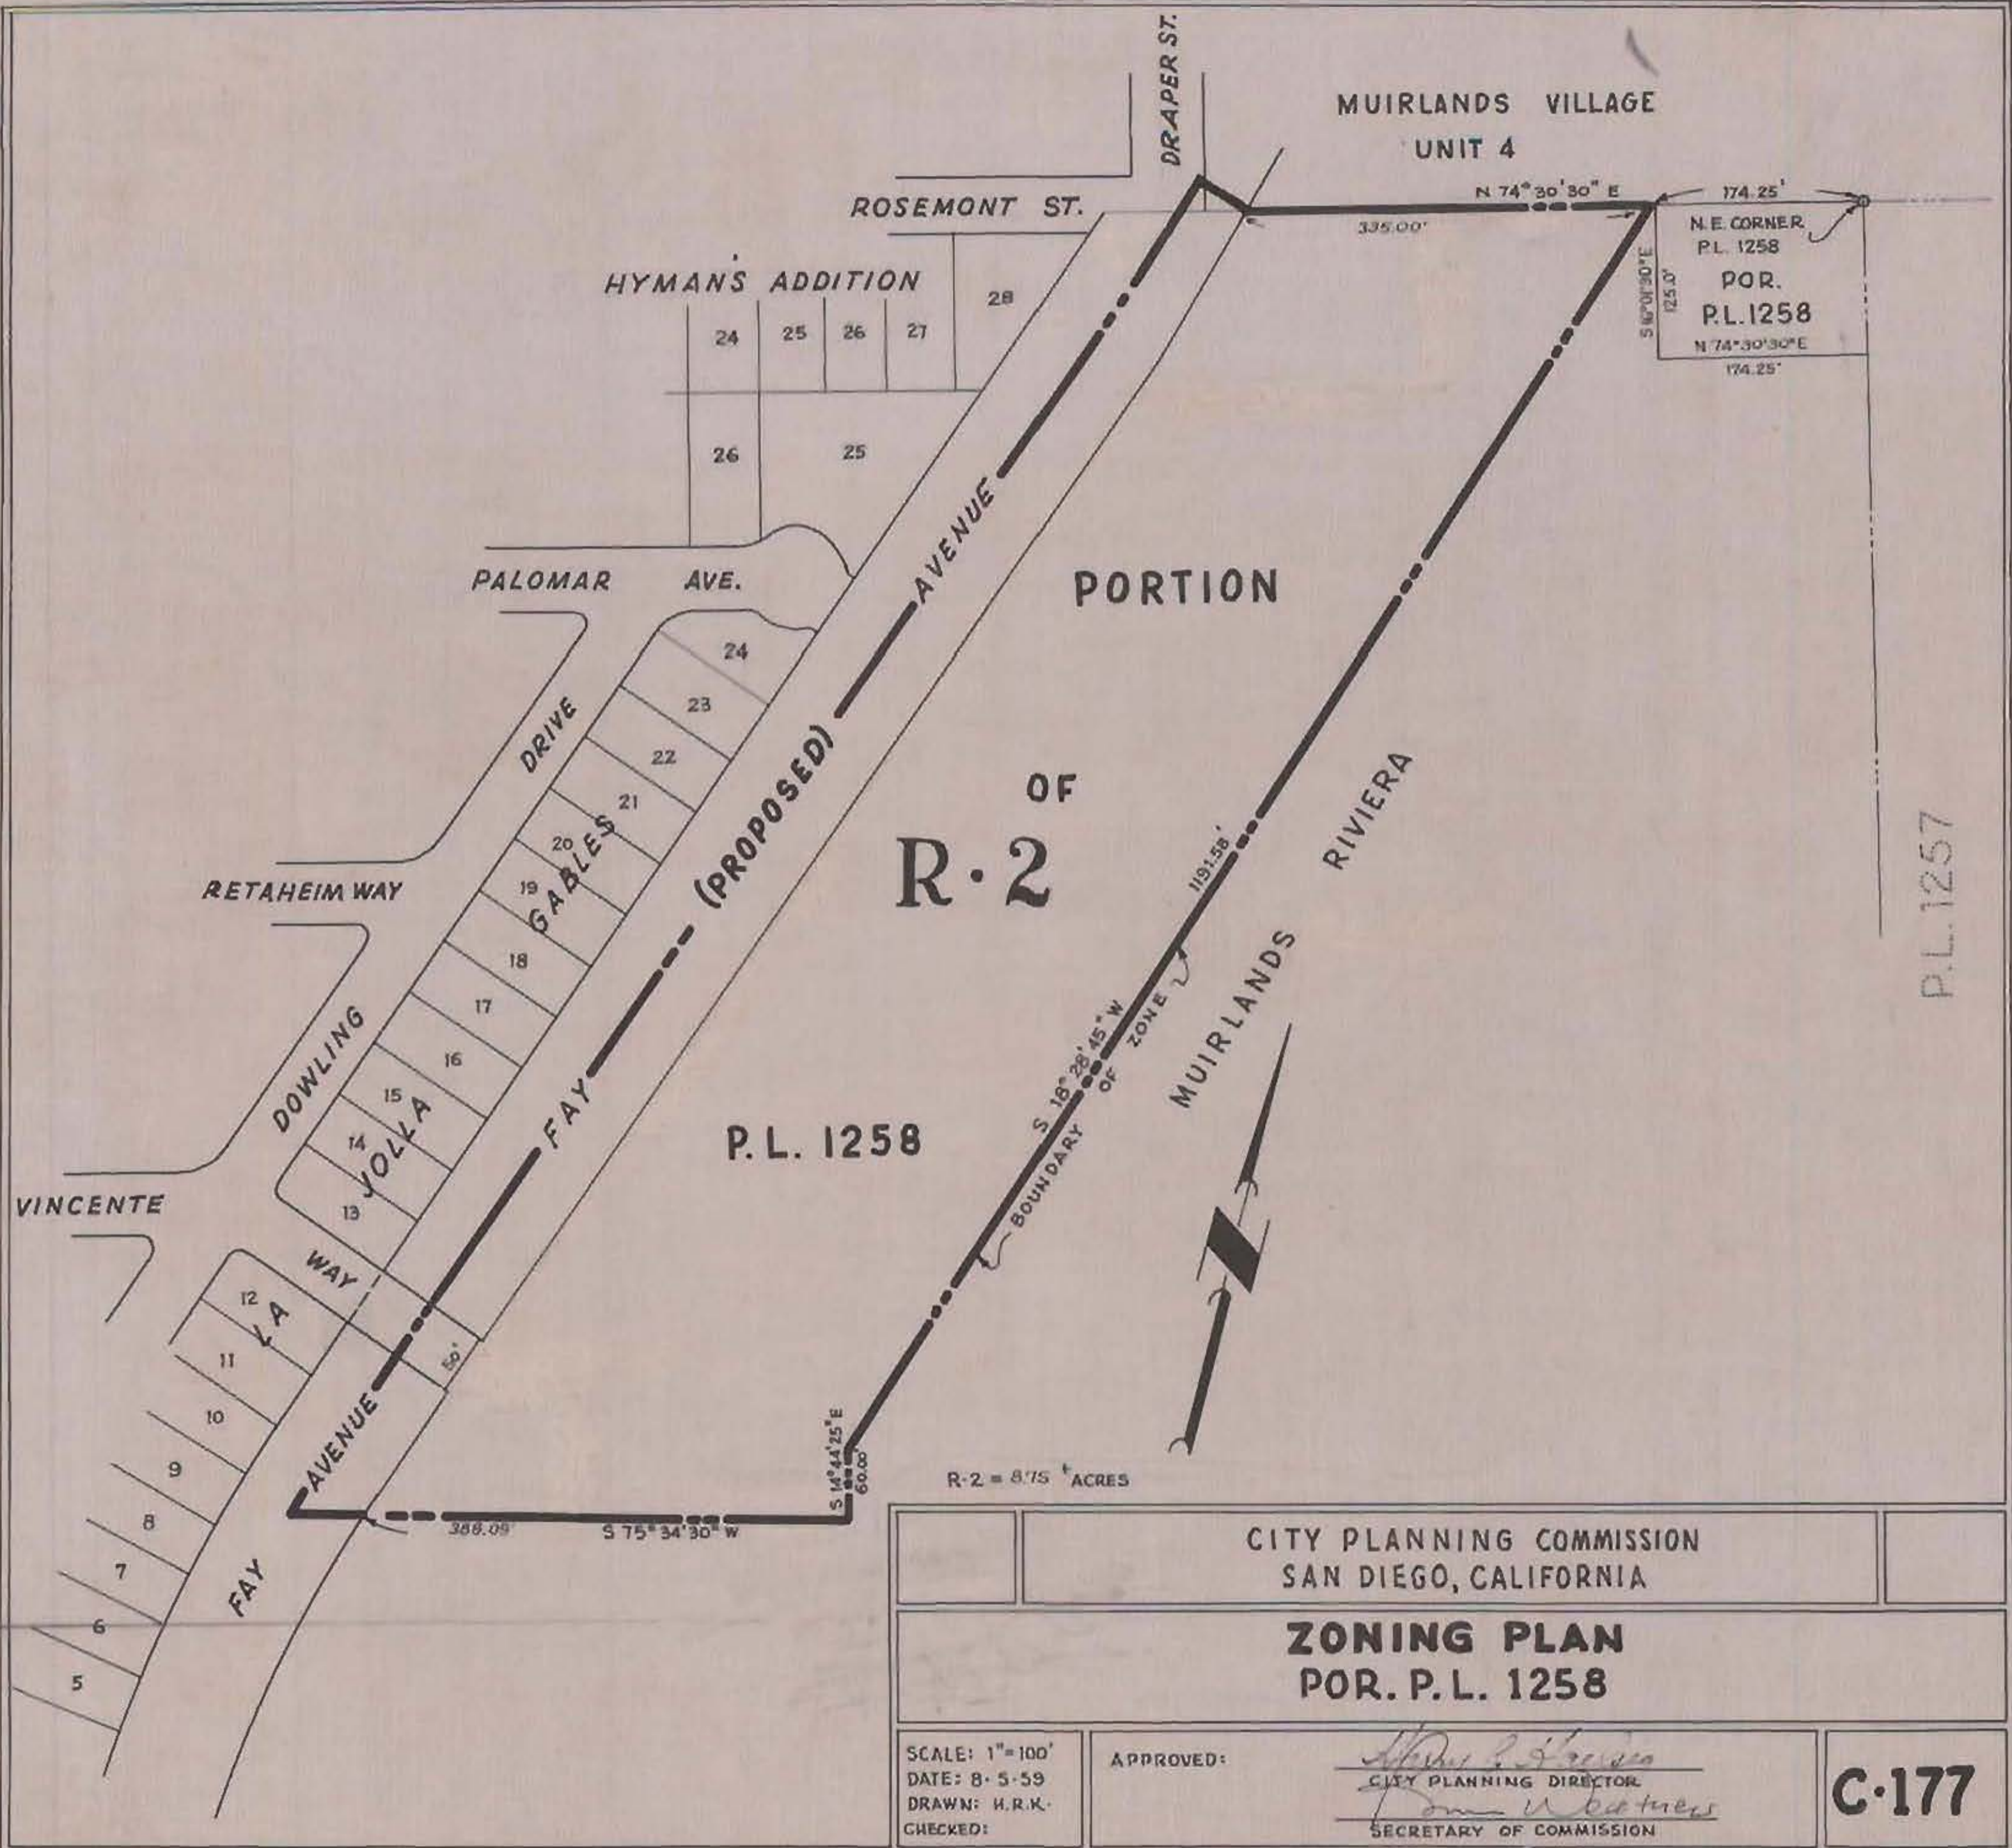

CP22

CP22

P.L. 1257

CITY PLANNING COMMISSION
SAN DIEGO, CALIFORNIA

ZONING PLAN
POR. P. L. 1258

SCALE: 1" = 100'
DATE: 8-5-59
DRAWN: H.R.K.
CHECKED:

APPROVED:
[Signature]
 CITY PLANNING DIRECTOR
[Signature]
 SECRETARY OF COMMISSION