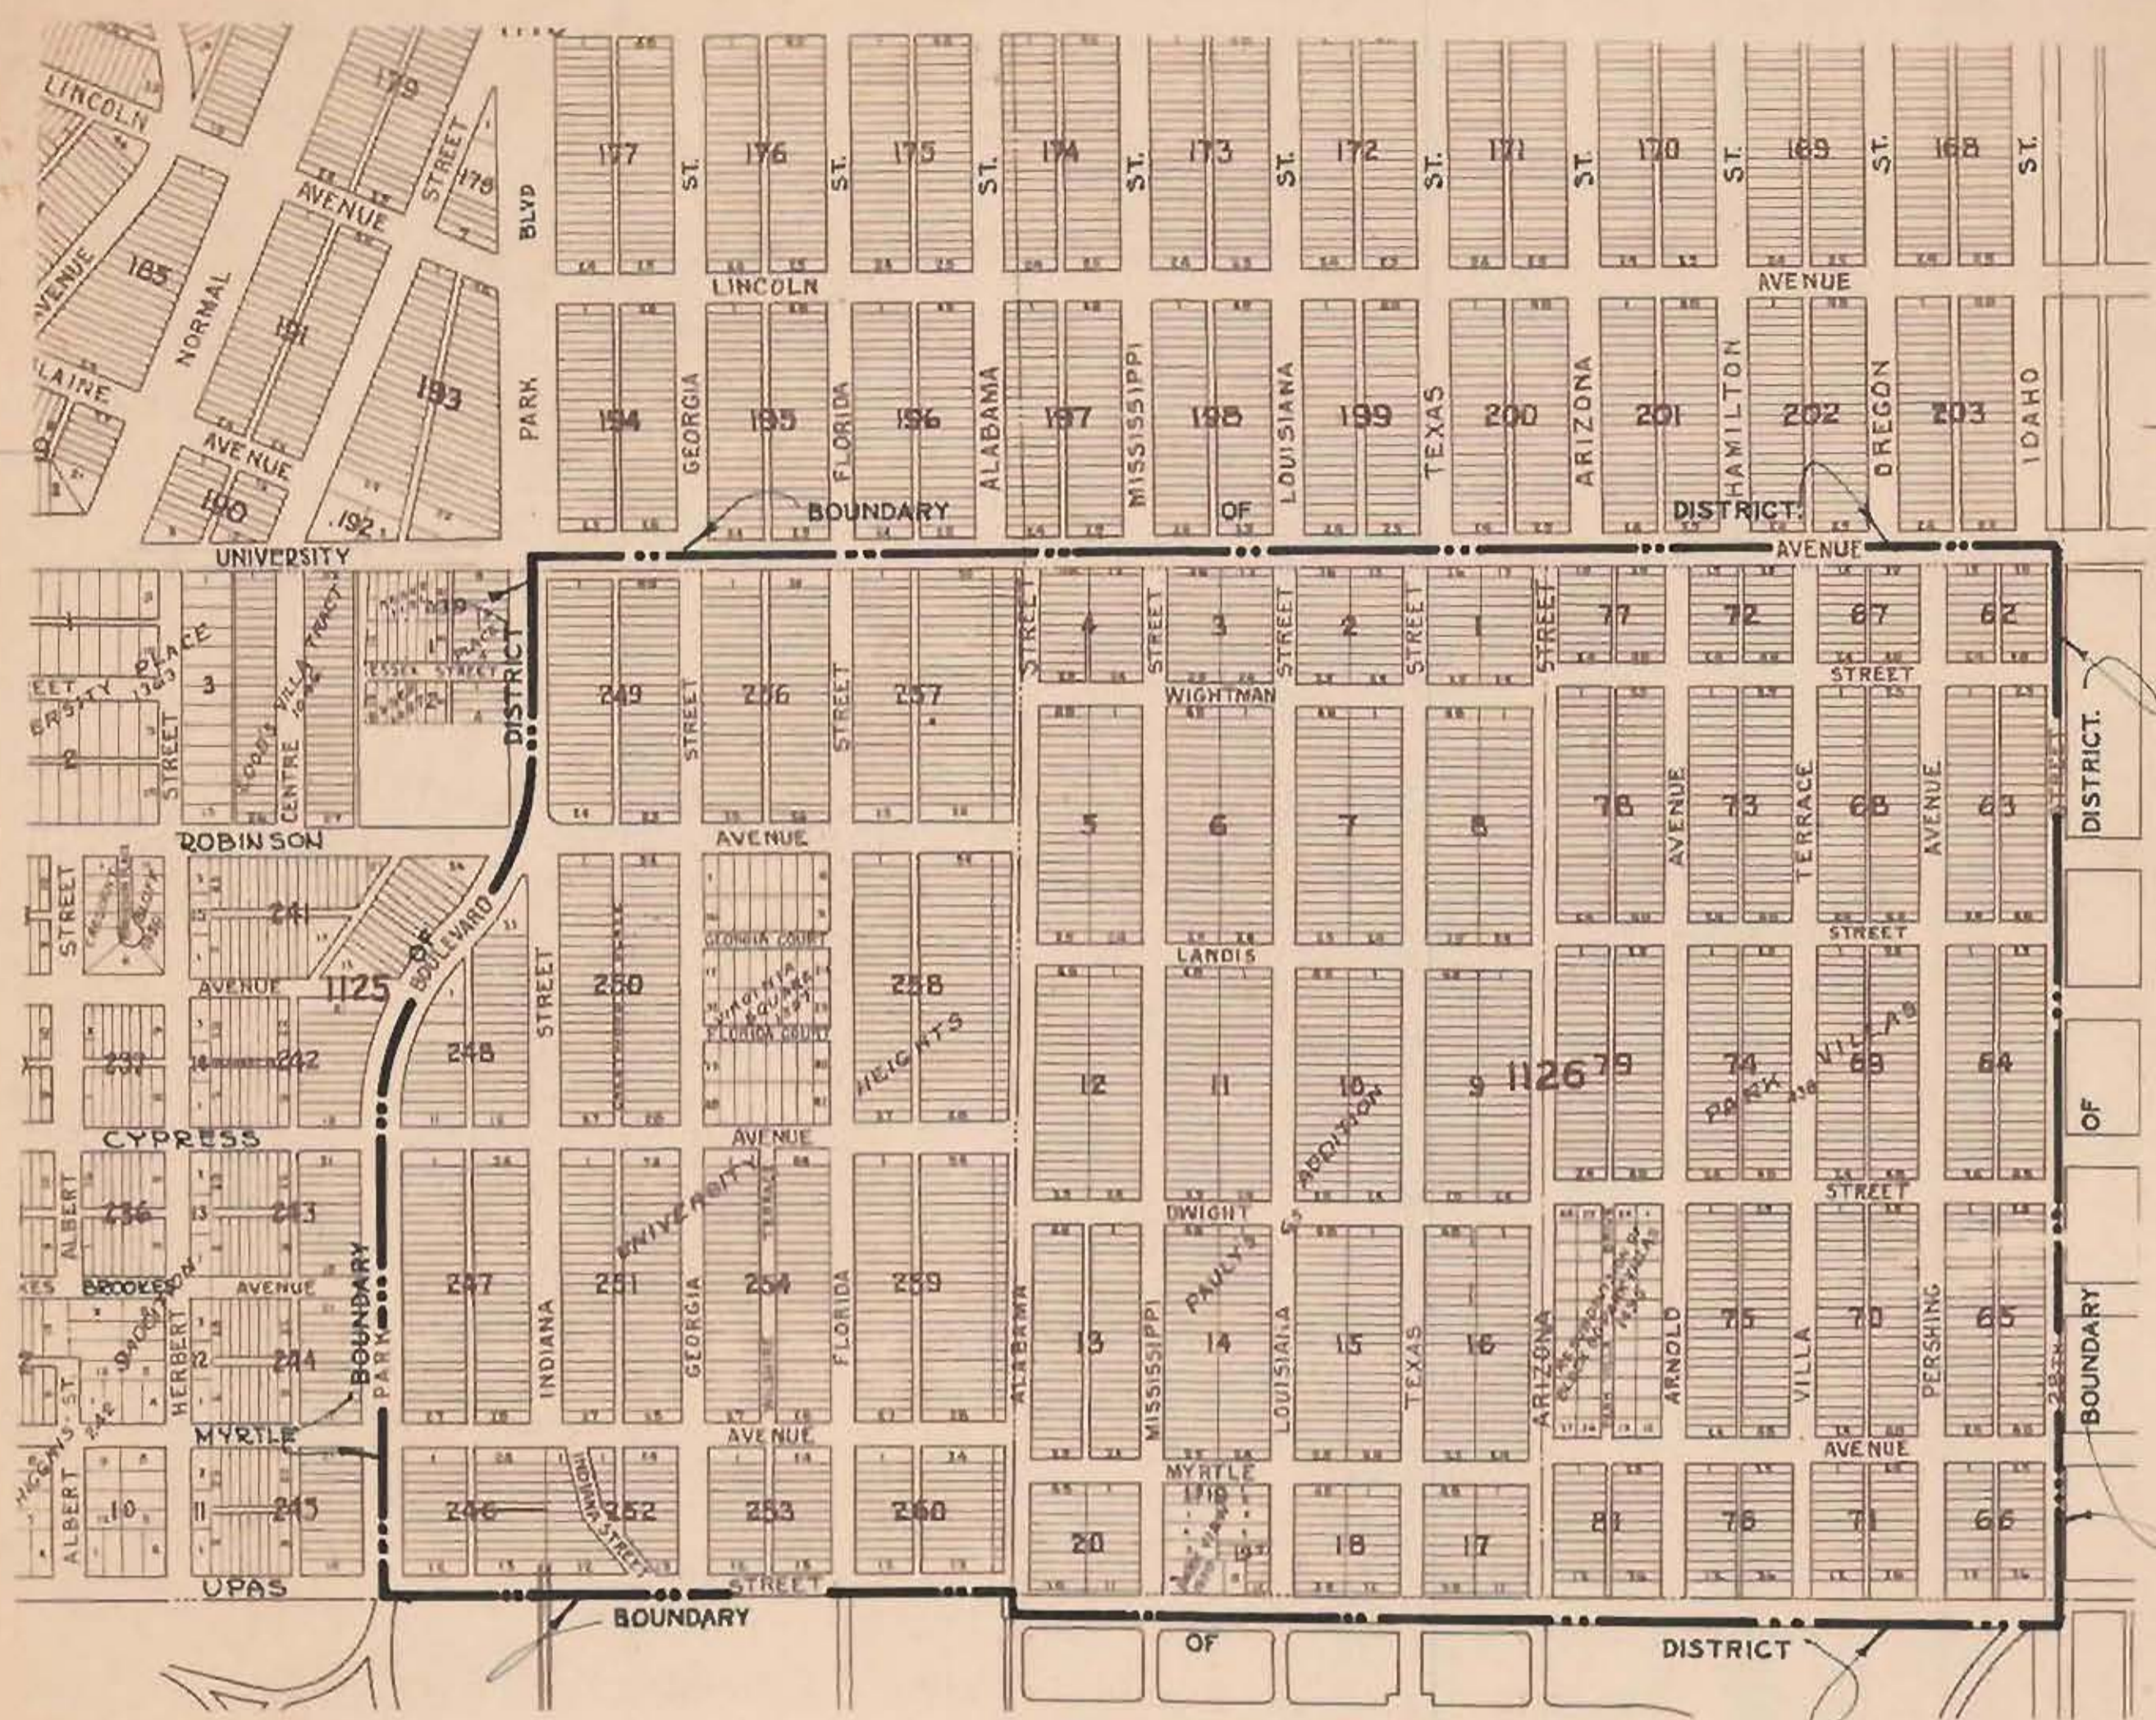

CP7

BALBOA

PARK

CITY PLANNING COMMISSION SAN DIEGO, CALIFORNIA.	
MAP SHOWING THE AREA IN UNIVERSITY HT'S. AND VICINITY TO BE PLACED UNDER ARCHITECTURAL CONTROL.	
APPROVED  CITY PLANNING ENGINEER	SCALE  DATE Oct 21, 1937
APPROVED CITY PLANNING COMMISSION _____ PRESIDENT _____ SECRETARY	

#7
 ORD. #1281 (N.S.)
 RES. #66715
 EFFECTIVE
 DATE 12/17/37

2 Col.

CP7 C-25