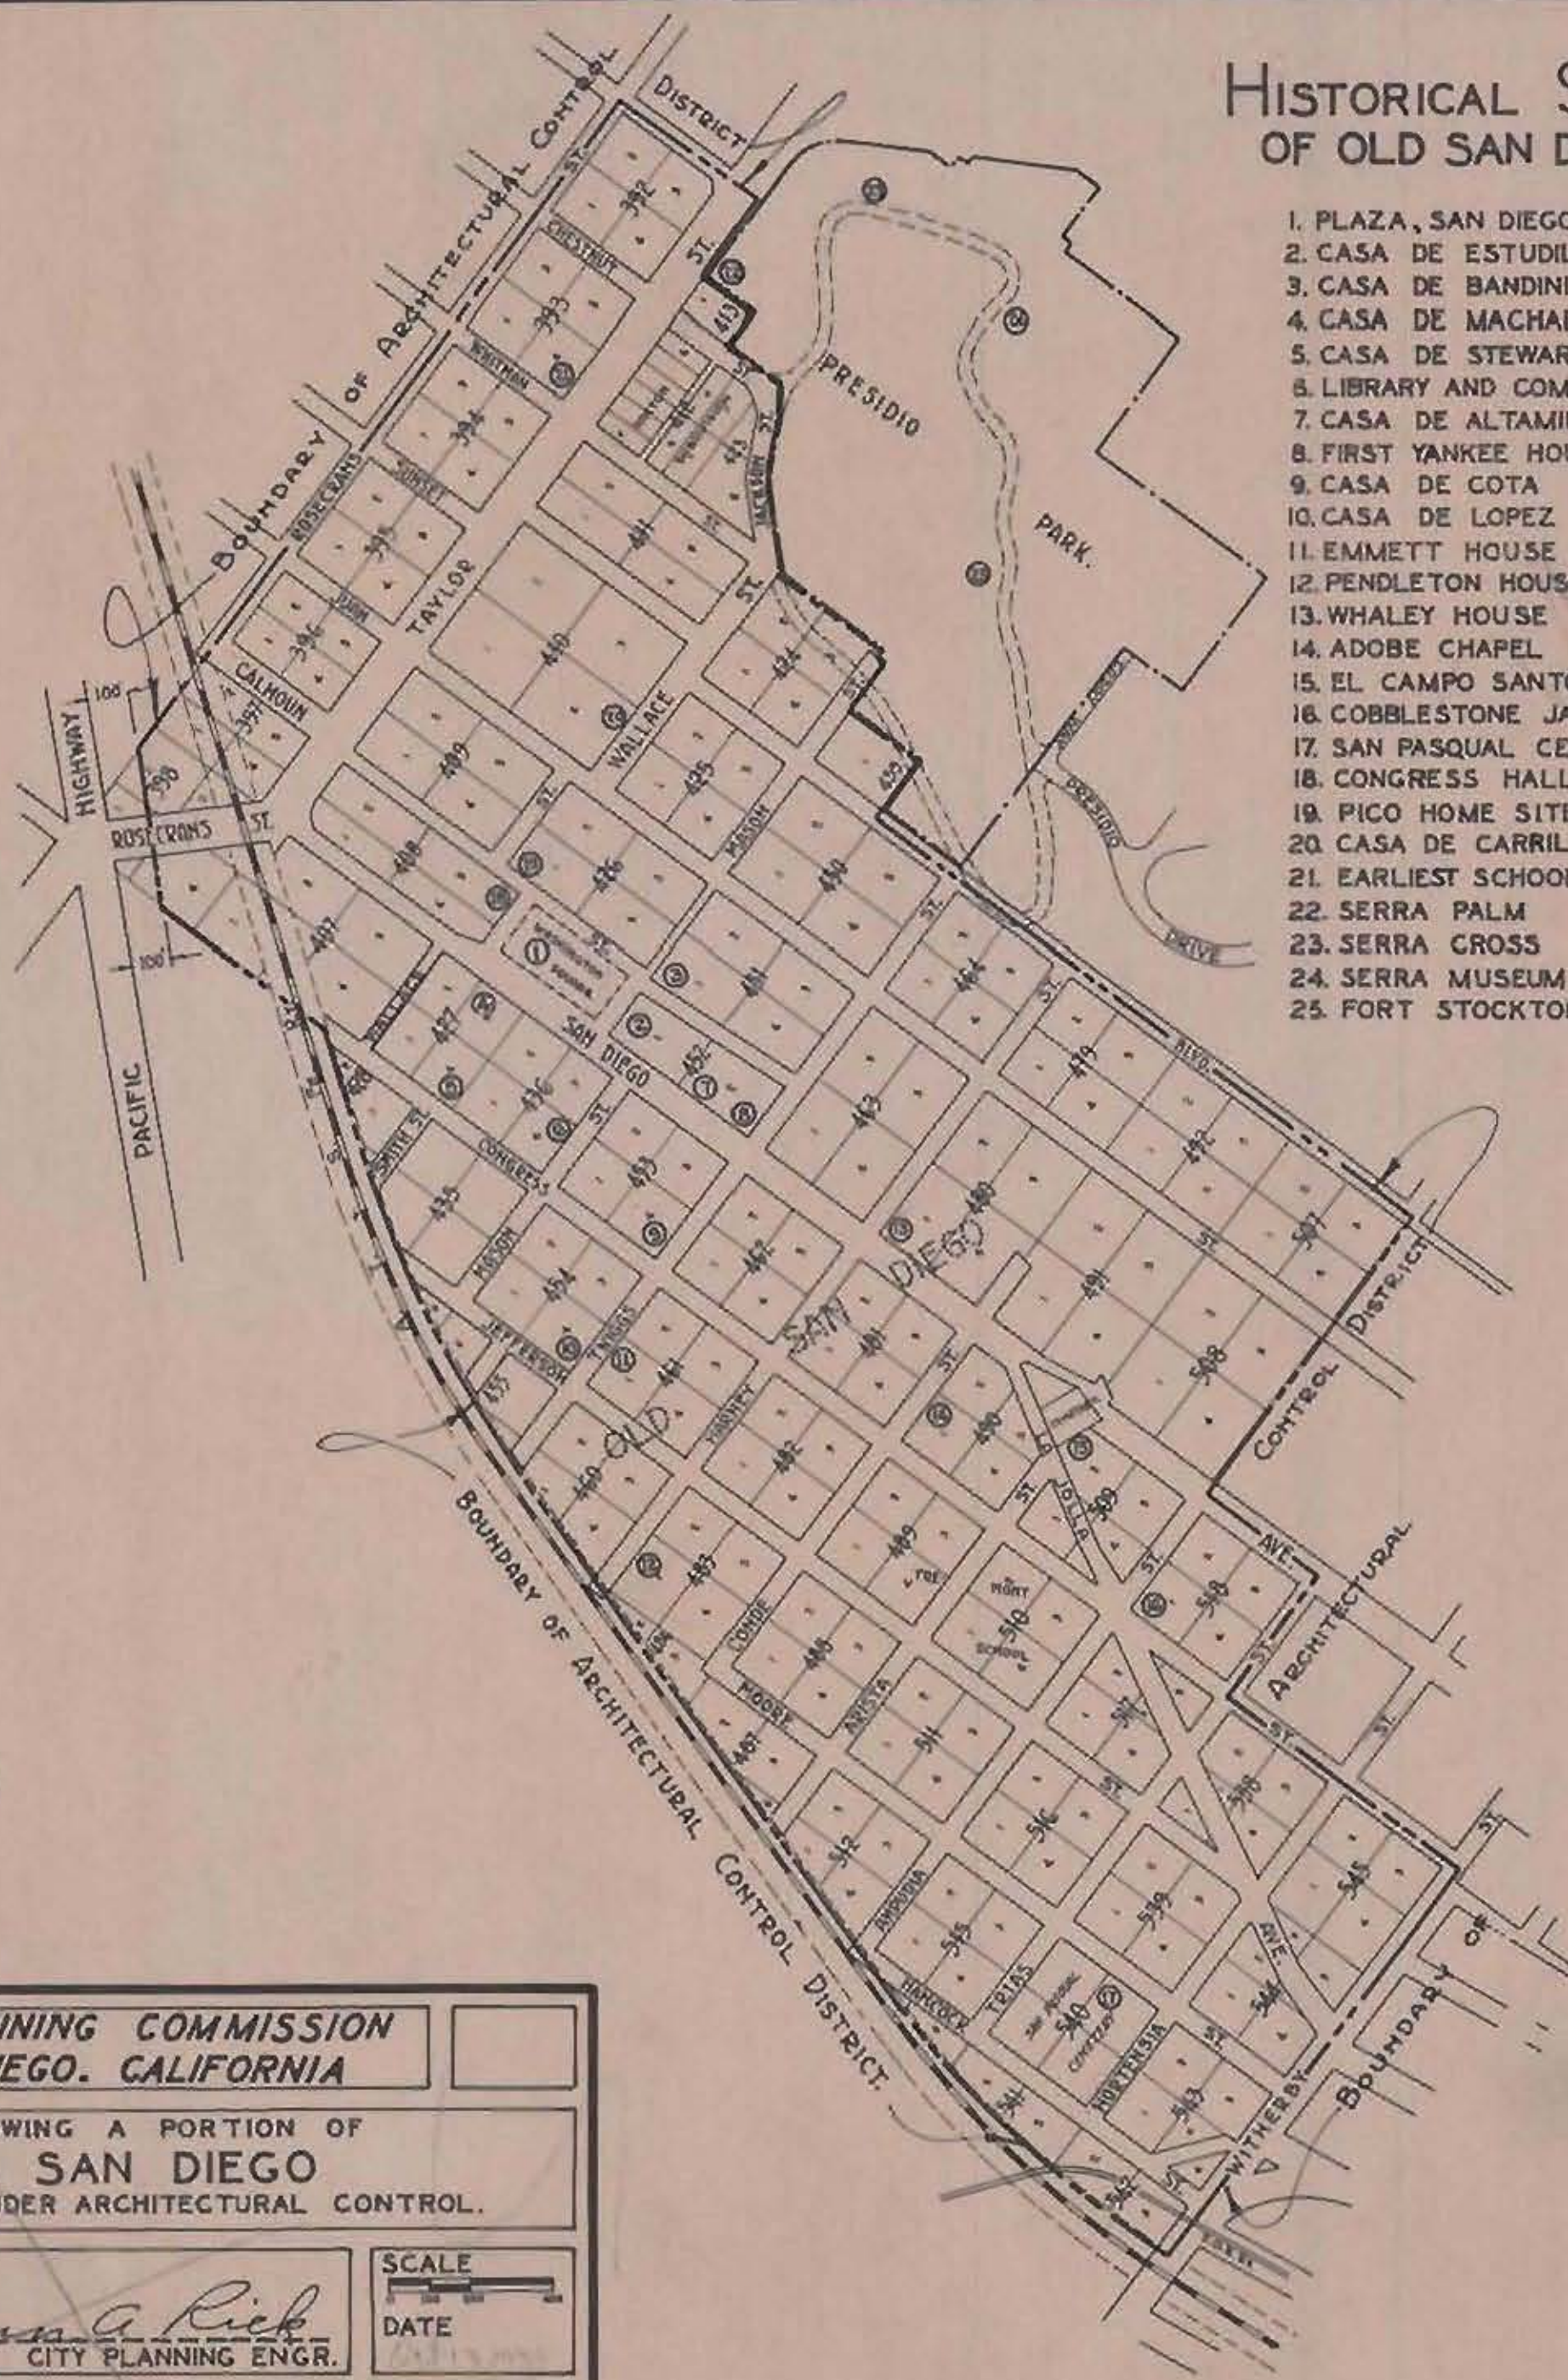

CP7

HISTORICAL SPOTS OF OLD SAN DIEGO

1. PLAZA, SAN DIEGO VIEJO
2. CASA DE ESTUDILLO
3. CASA DE BANDINI
4. CASA DE MACHADO
5. CASA DE STEWART
6. LIBRARY AND COMMUNITY HALL
7. CASA DE ALTAMIRANO
8. FIRST YANKEE HOUSE
9. CASA DE COTA
10. CASA DE LOPEZ
11. EMMETT HOUSE
12. PENDLETON HOUSE
13. WHALEY HOUSE
14. ADOBE CHAPEL
15. EL CAMPO SANTO
16. COBBLESTONE JAIL RUINS
17. SAN PASQUAL CEMETERY
18. CONGRESS HALL
19. PICO HOME SITE
20. CASA DE CARRILLO
21. EARLIEST SCHOOL BUILDING
22. SERRA PALM
23. SERRA CROSS
24. SERRA MUSEUM
25. FORT STOCKTON

#12
 ORD. # 1474 (N.S.)
 RES. # 68379
 EFFECTIVE
 DATE 12/10/38

CITY PLANNING COMMISSION SAN DIEGO, CALIFORNIA	
MAP SHOWING A PORTION OF OLD SAN DIEGO TO BE PLACED UNDER ARCHITECTURAL CONTROL.	
APPROVED <i>Glenn A. Rick</i> CITY PLANNING ENGR.	SCALE DATE
APPROVED CITY PLANNING COMMISSION <i>E. J. Williams</i> SECRETARY	