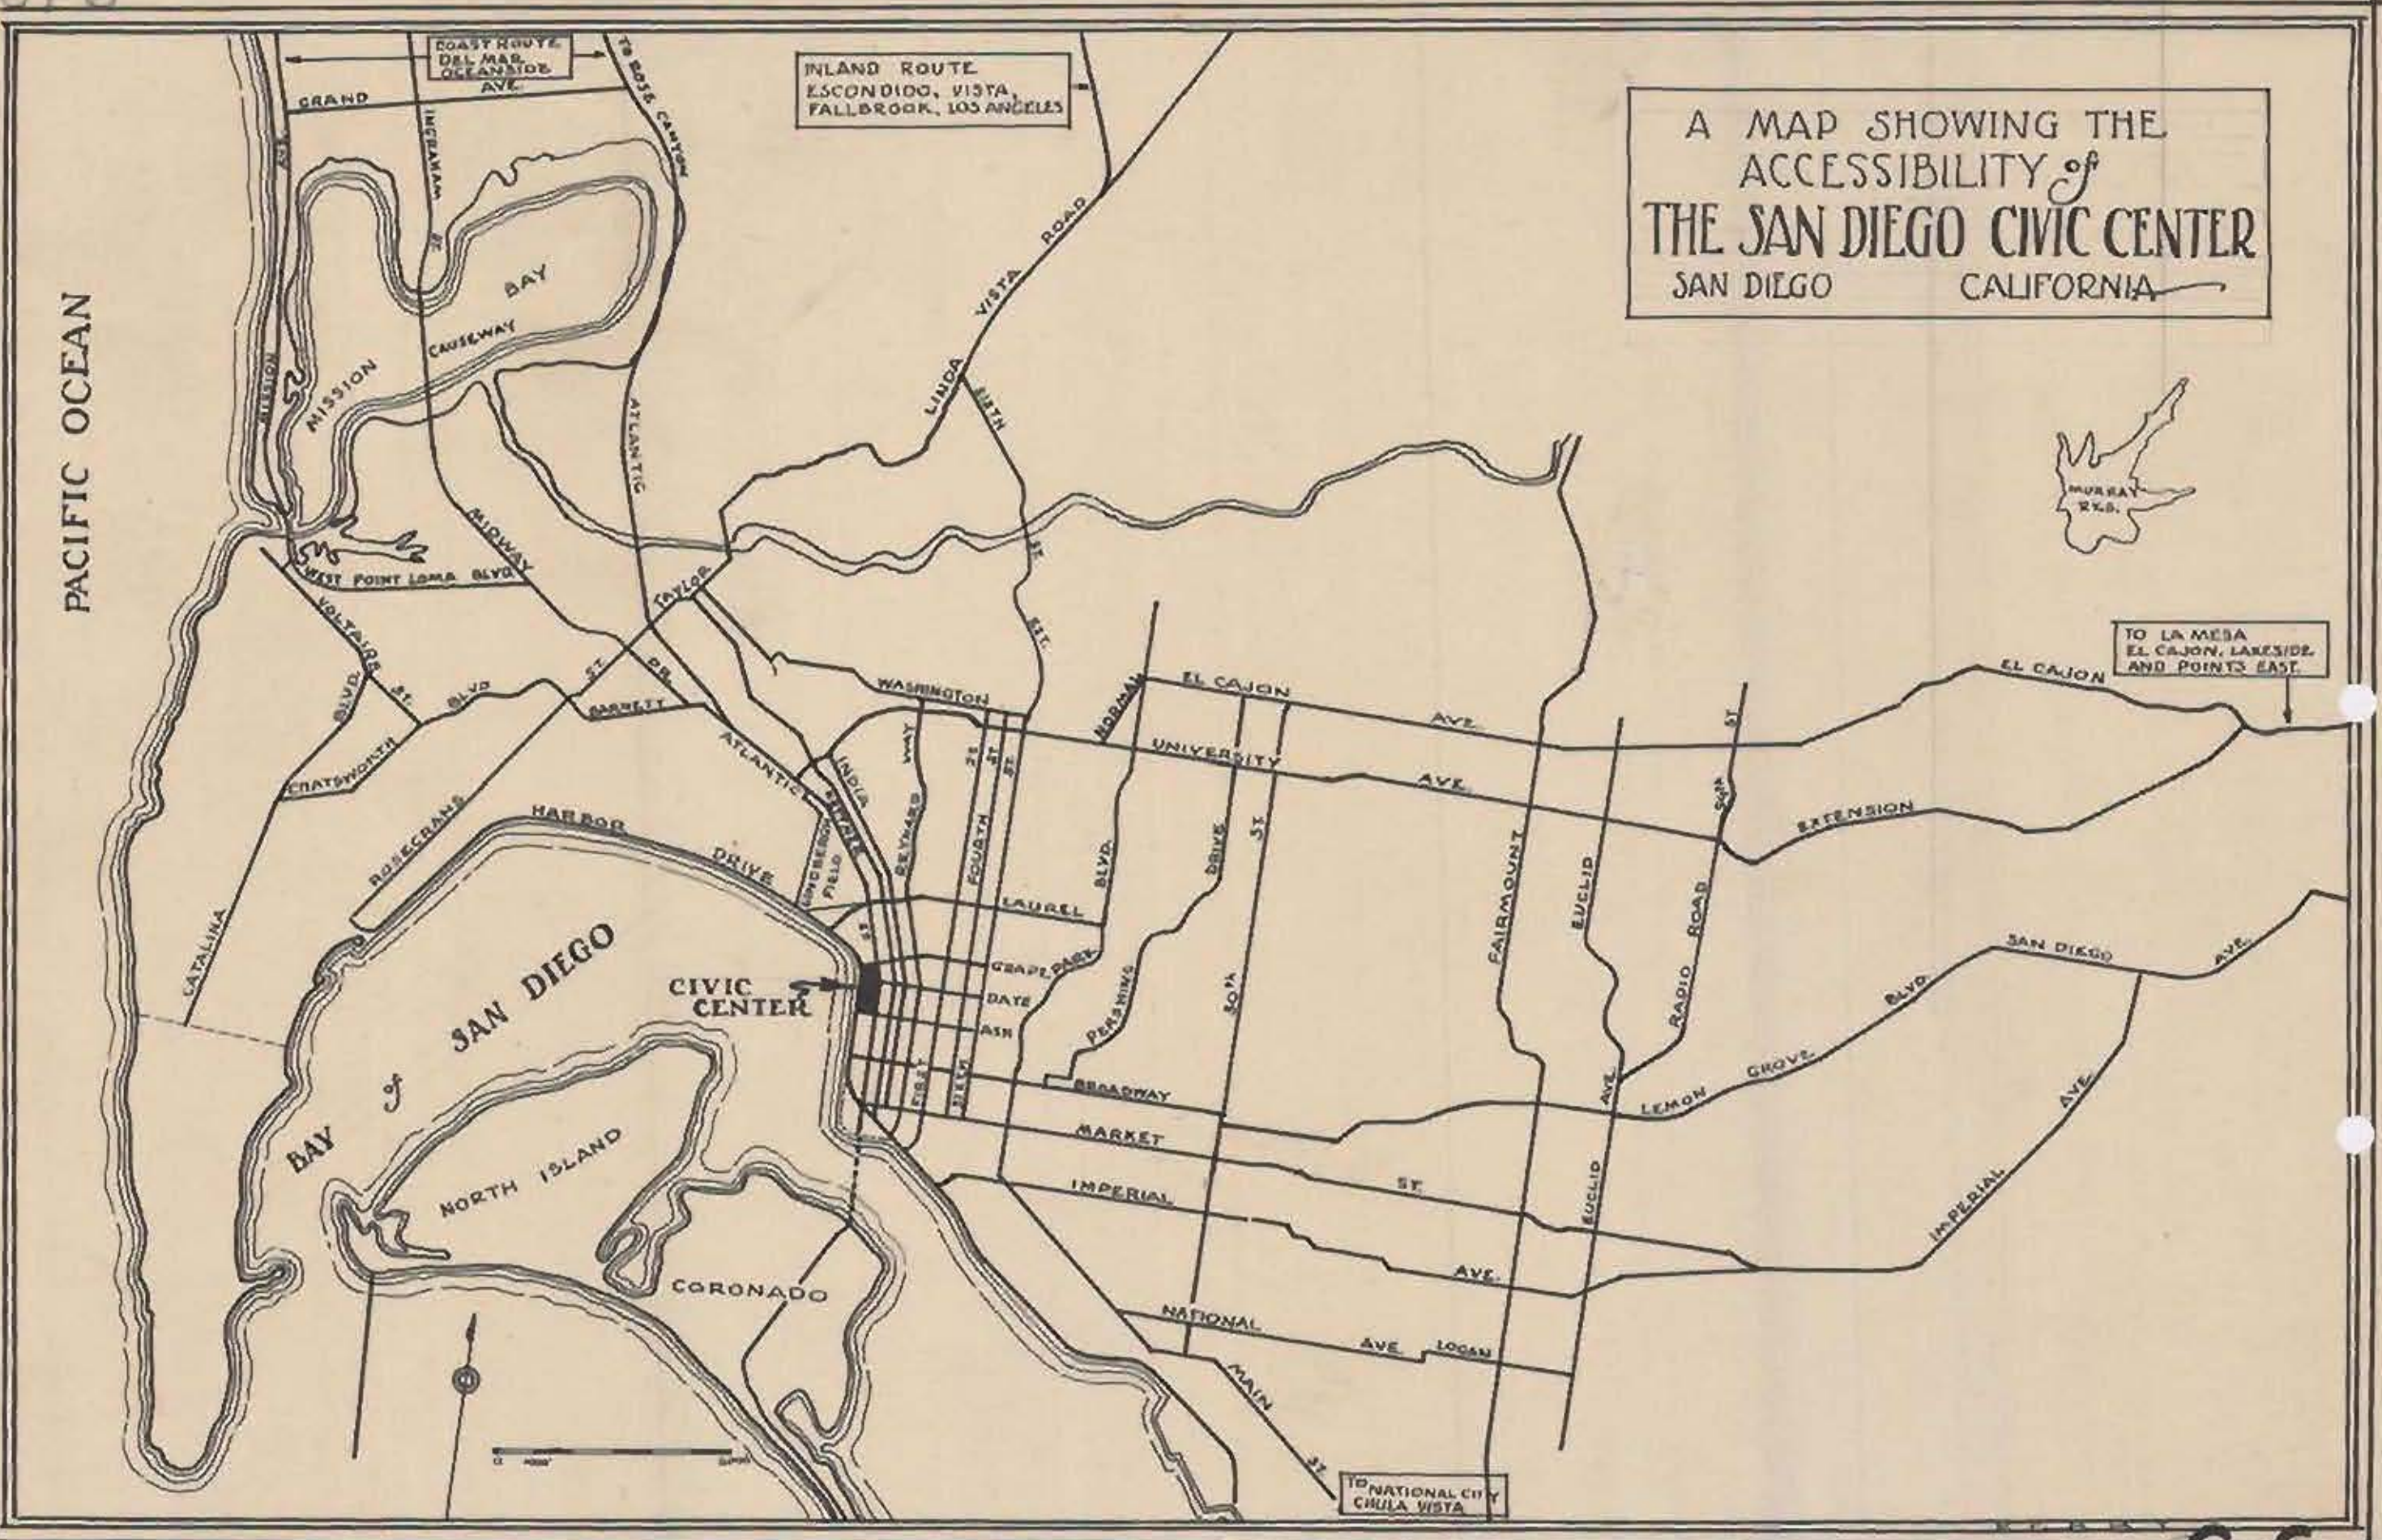

CP6

5

PACIFIC OCEAN

INLAND ROUTE
ESCONDIDO, VISTA,
FALLBROOK, LOS ANGELES

A MAP SHOWING THE
ACCESSIBILITY OF
THE SAN DIEGO CIVIC CENTER
SAN DIEGO CALIFORNIA

TO LA MESA
EL CAJON, LAKESIDE,
AND POINTS EAST.

TO NATIONAL CITY
CHULA VISTA