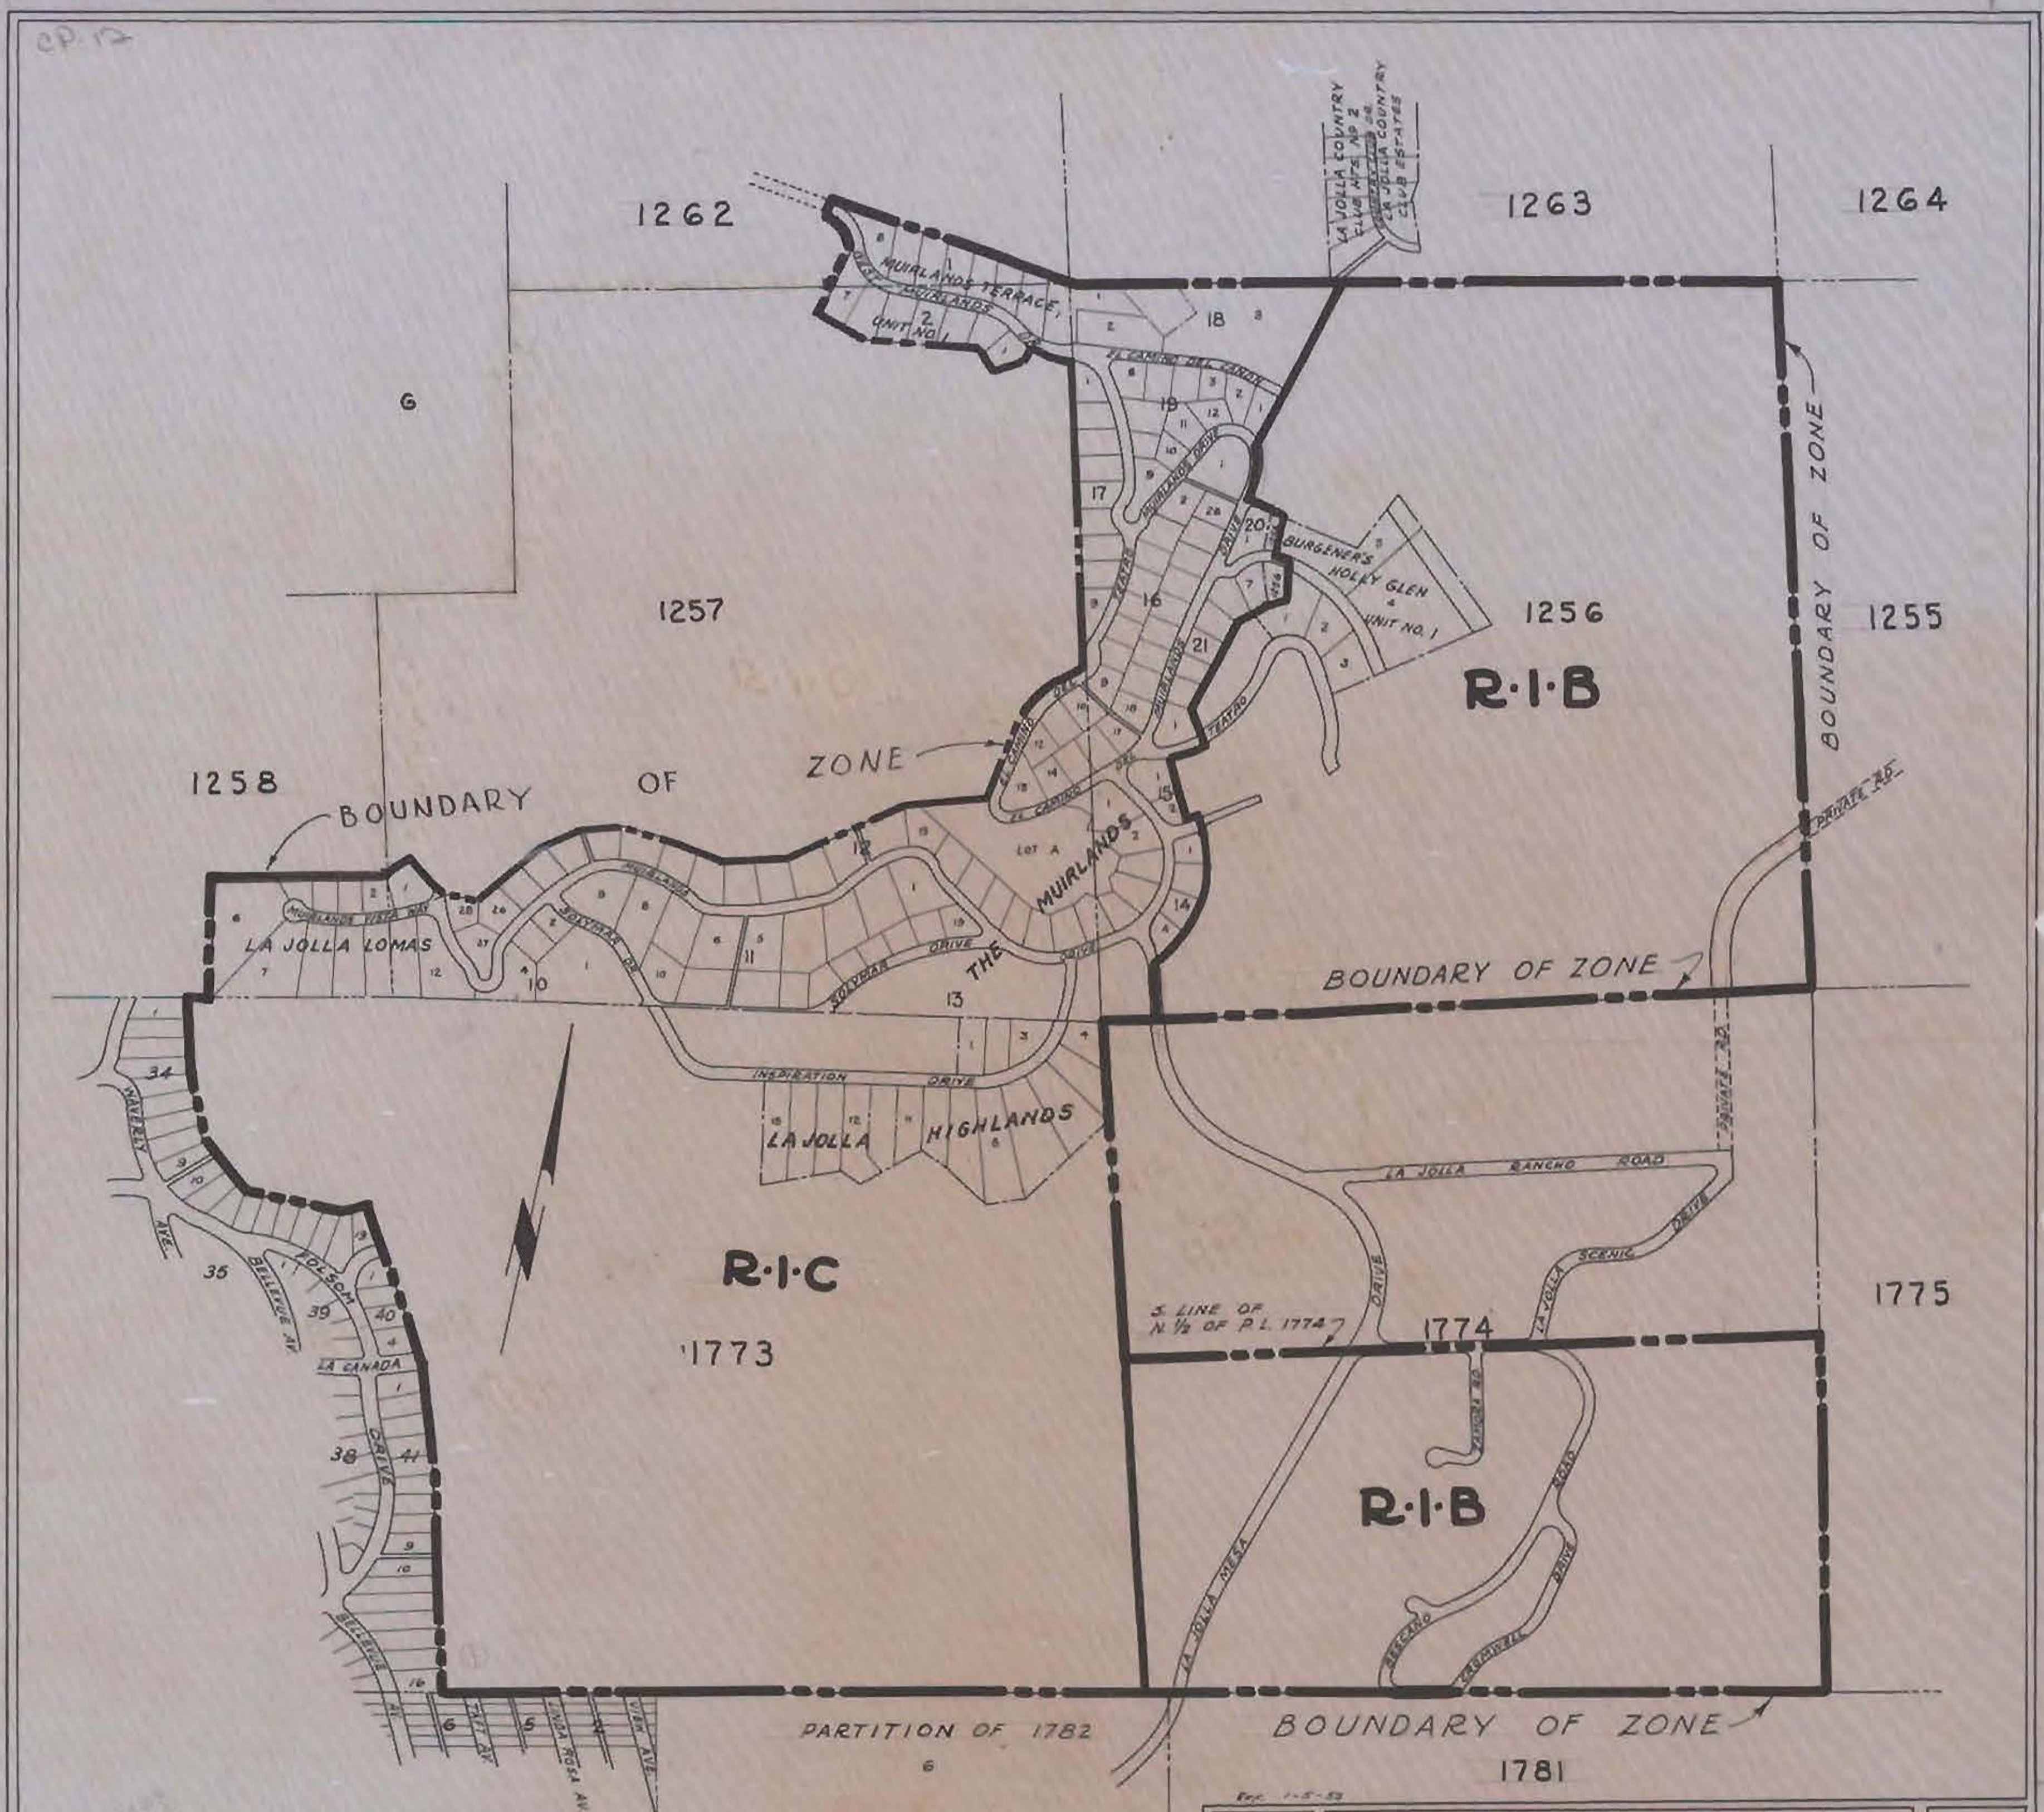

CP-12

Ord. 5398 RIB-202.89 RIC-260.14	CITY PLANNING COMMISSION SAN DIEGO CALIFORNIA	
ZONING PLAN THE MUIRLANDS AND VICINITY		
SCALE 1"=400' DATE 3-4-52 DRAWN L.M. CHECKED	APPROVED: <i>Thomas Rieck</i> CITY PLANNING DIRECTOR <i>Mona Anderson</i> SECRETARY OF COMMISSION	DRAWING NO. C-75