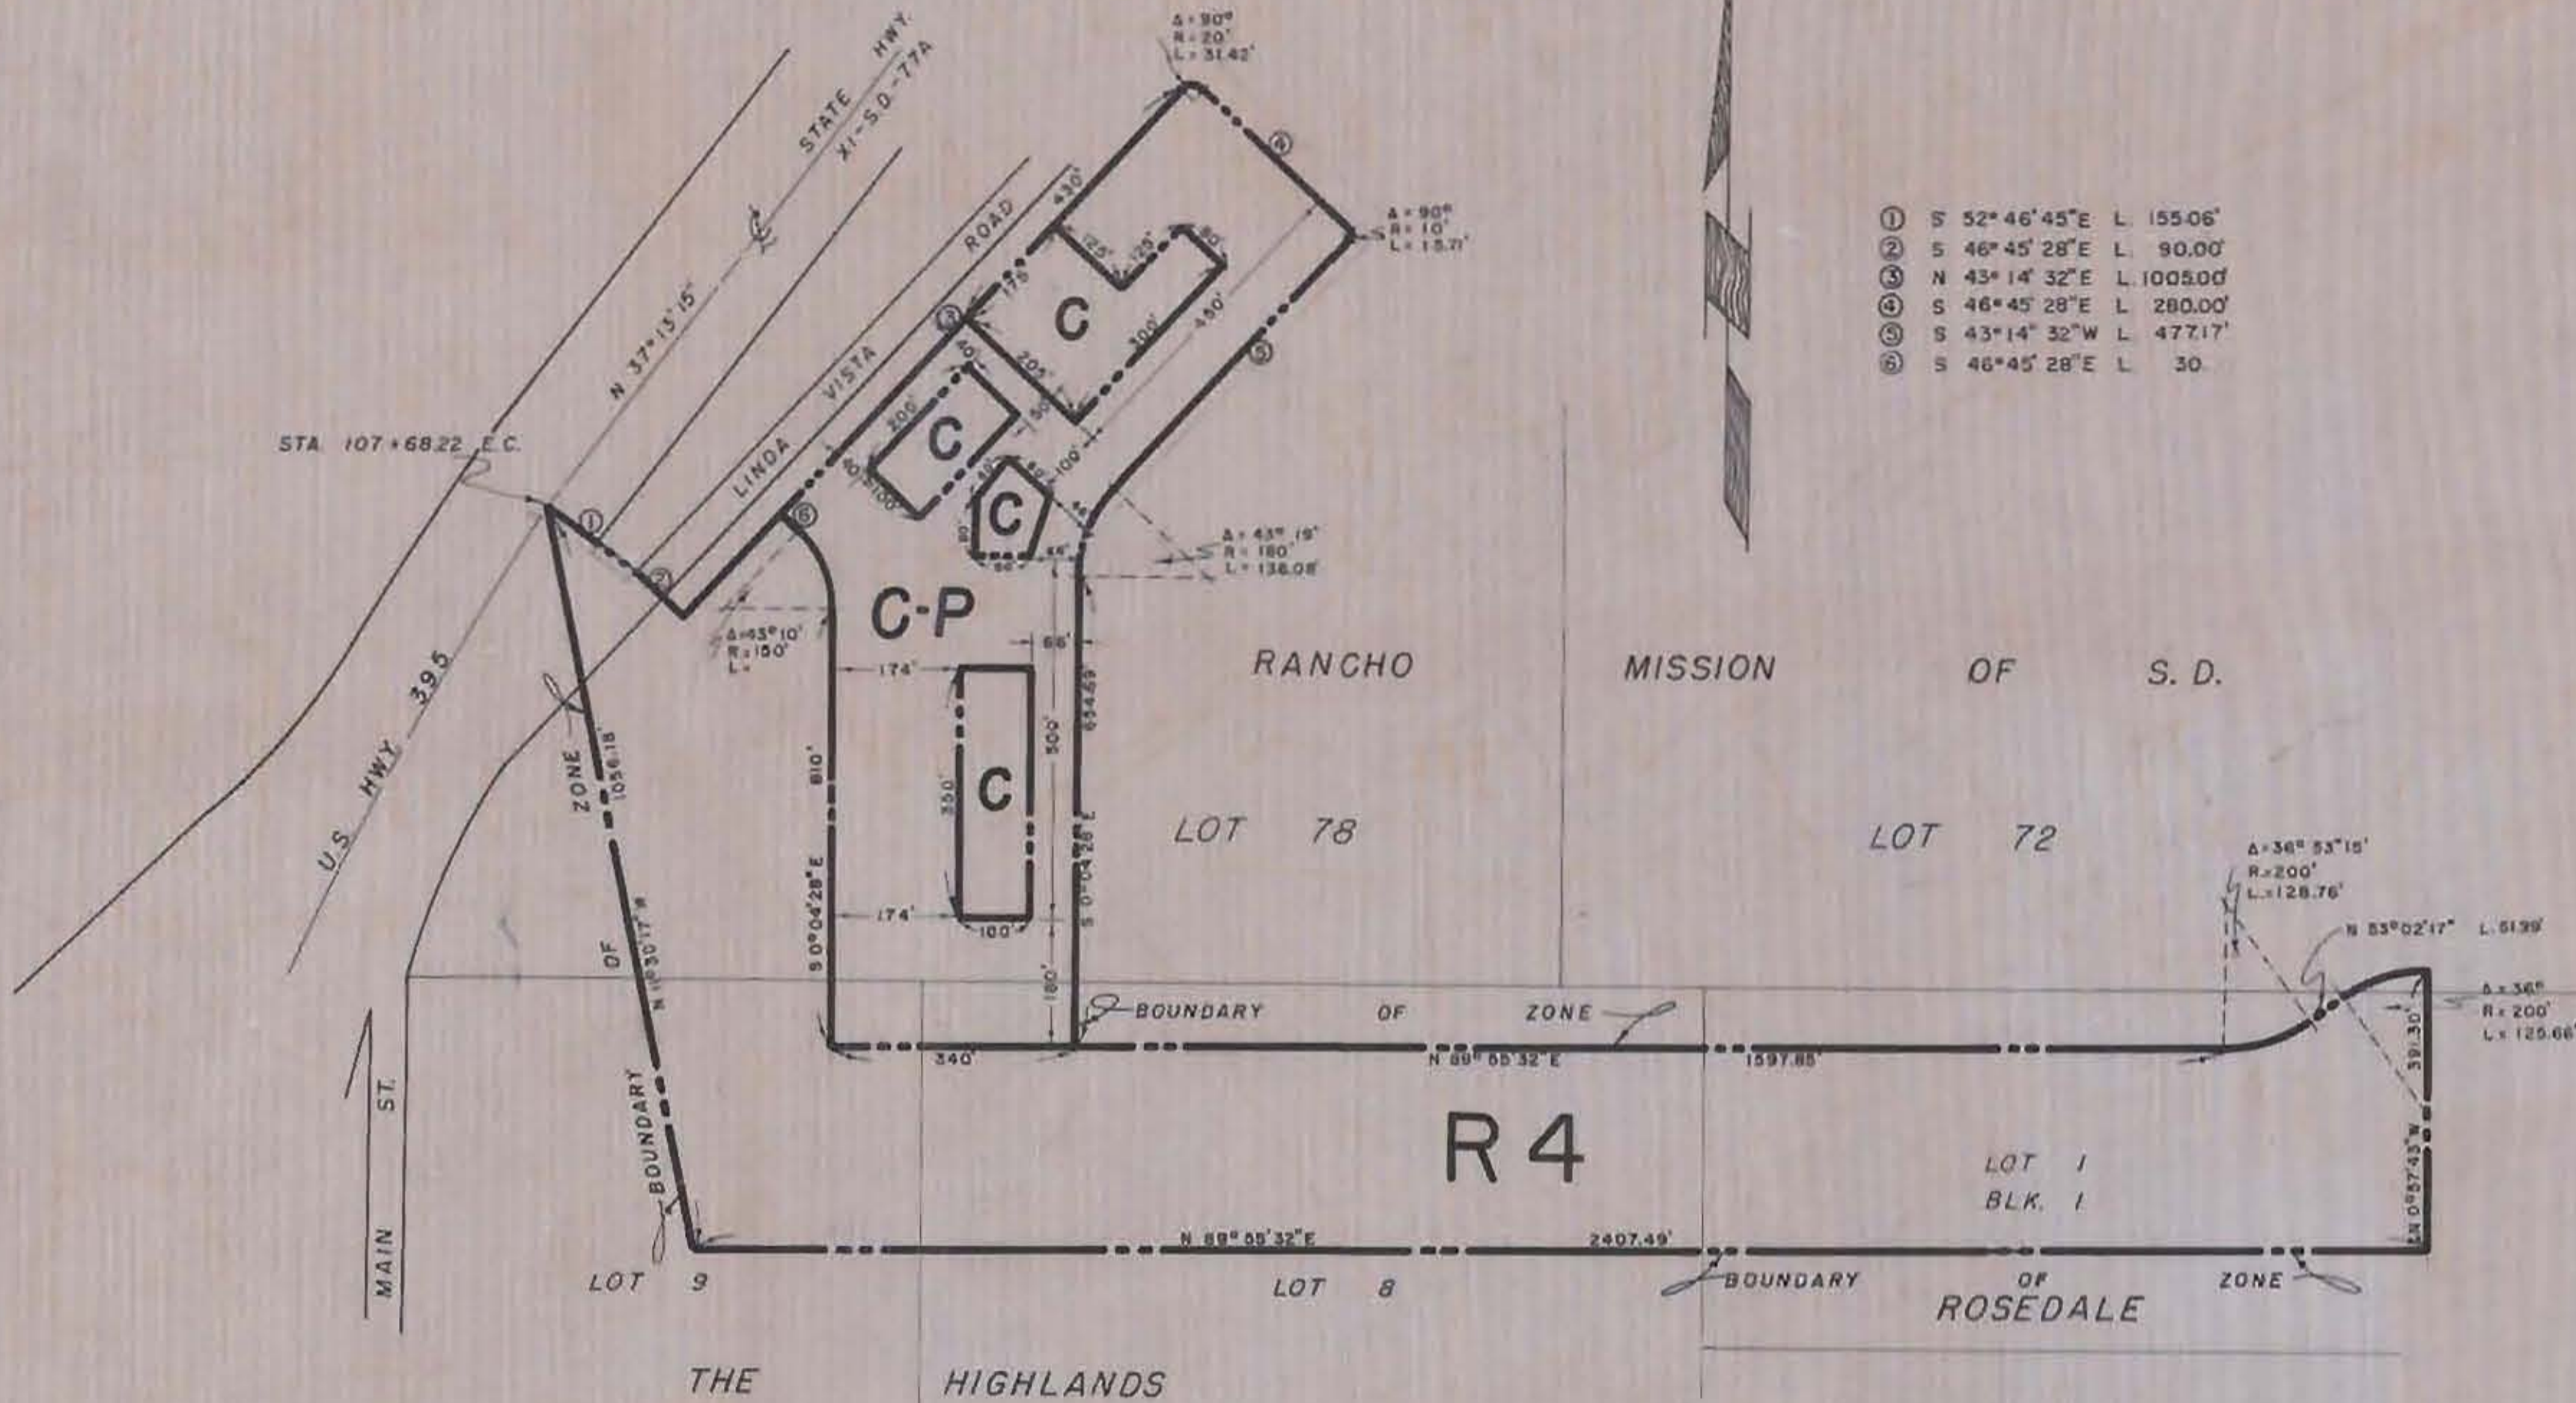

208

AC = 31.96	CITY PLANNING COMMISSION SAN DIEGO, CALIFORNIA	
<b>ZONING PLAN</b>		
POR. THE HIGHLANDS, ROSEDALE, RHO. MISS. LOT 78		
SCALE 1" = 200' DATE 5-13-55 DRAWN T.R.Y. CHECKED	APPROVED <i>Henry Rick</i> CITY PLANNING DIRECTOR <i>Mary N. Anderson</i> SECRETARY OF COMMISSION	DRAWING NO. <b>C 89</b>