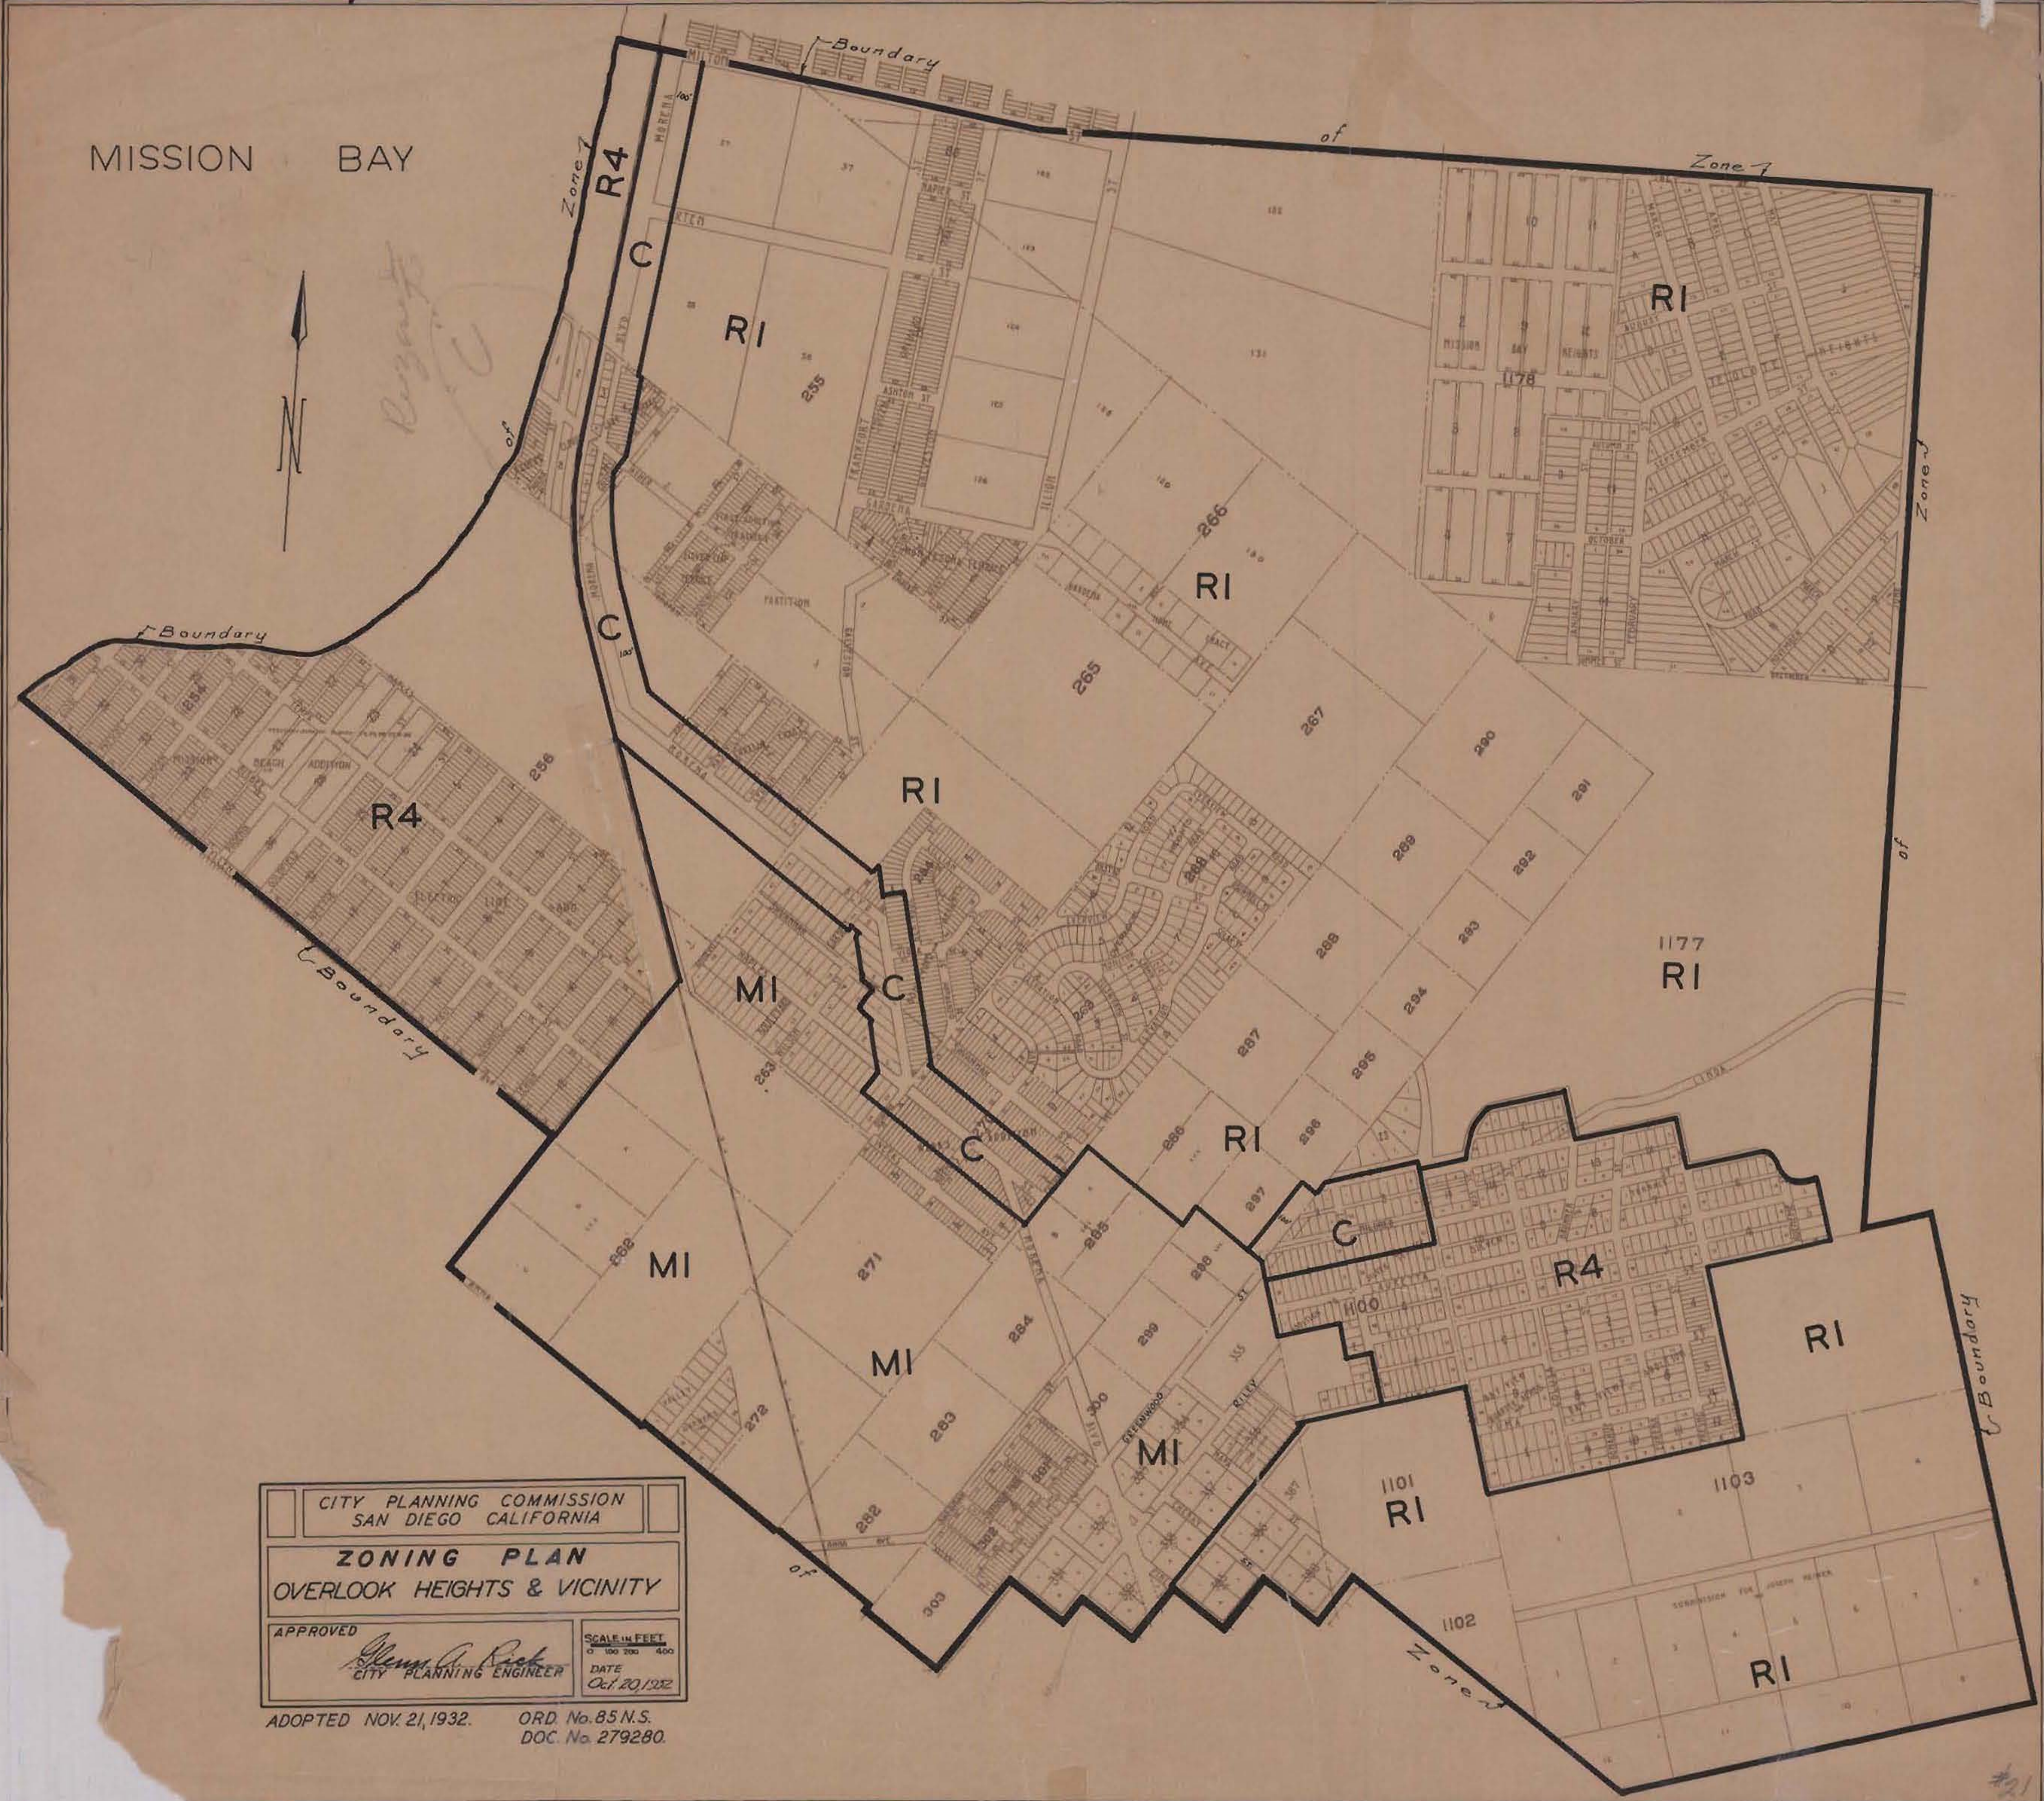

MISSION BAY

| | |
|--|---|
| CITY PLANNING COMMISSION SAN DIEGO CALIFORNIA | |
| ZONING PLAN OVERLOOK HEIGHTS & VICINITY | |
| APPROVED <i>Henry A. Rich</i> CITY PLANNING ENGINEER | SCALE IN FEET 0 100 200 400 DATE Oct. 20, 1932 |