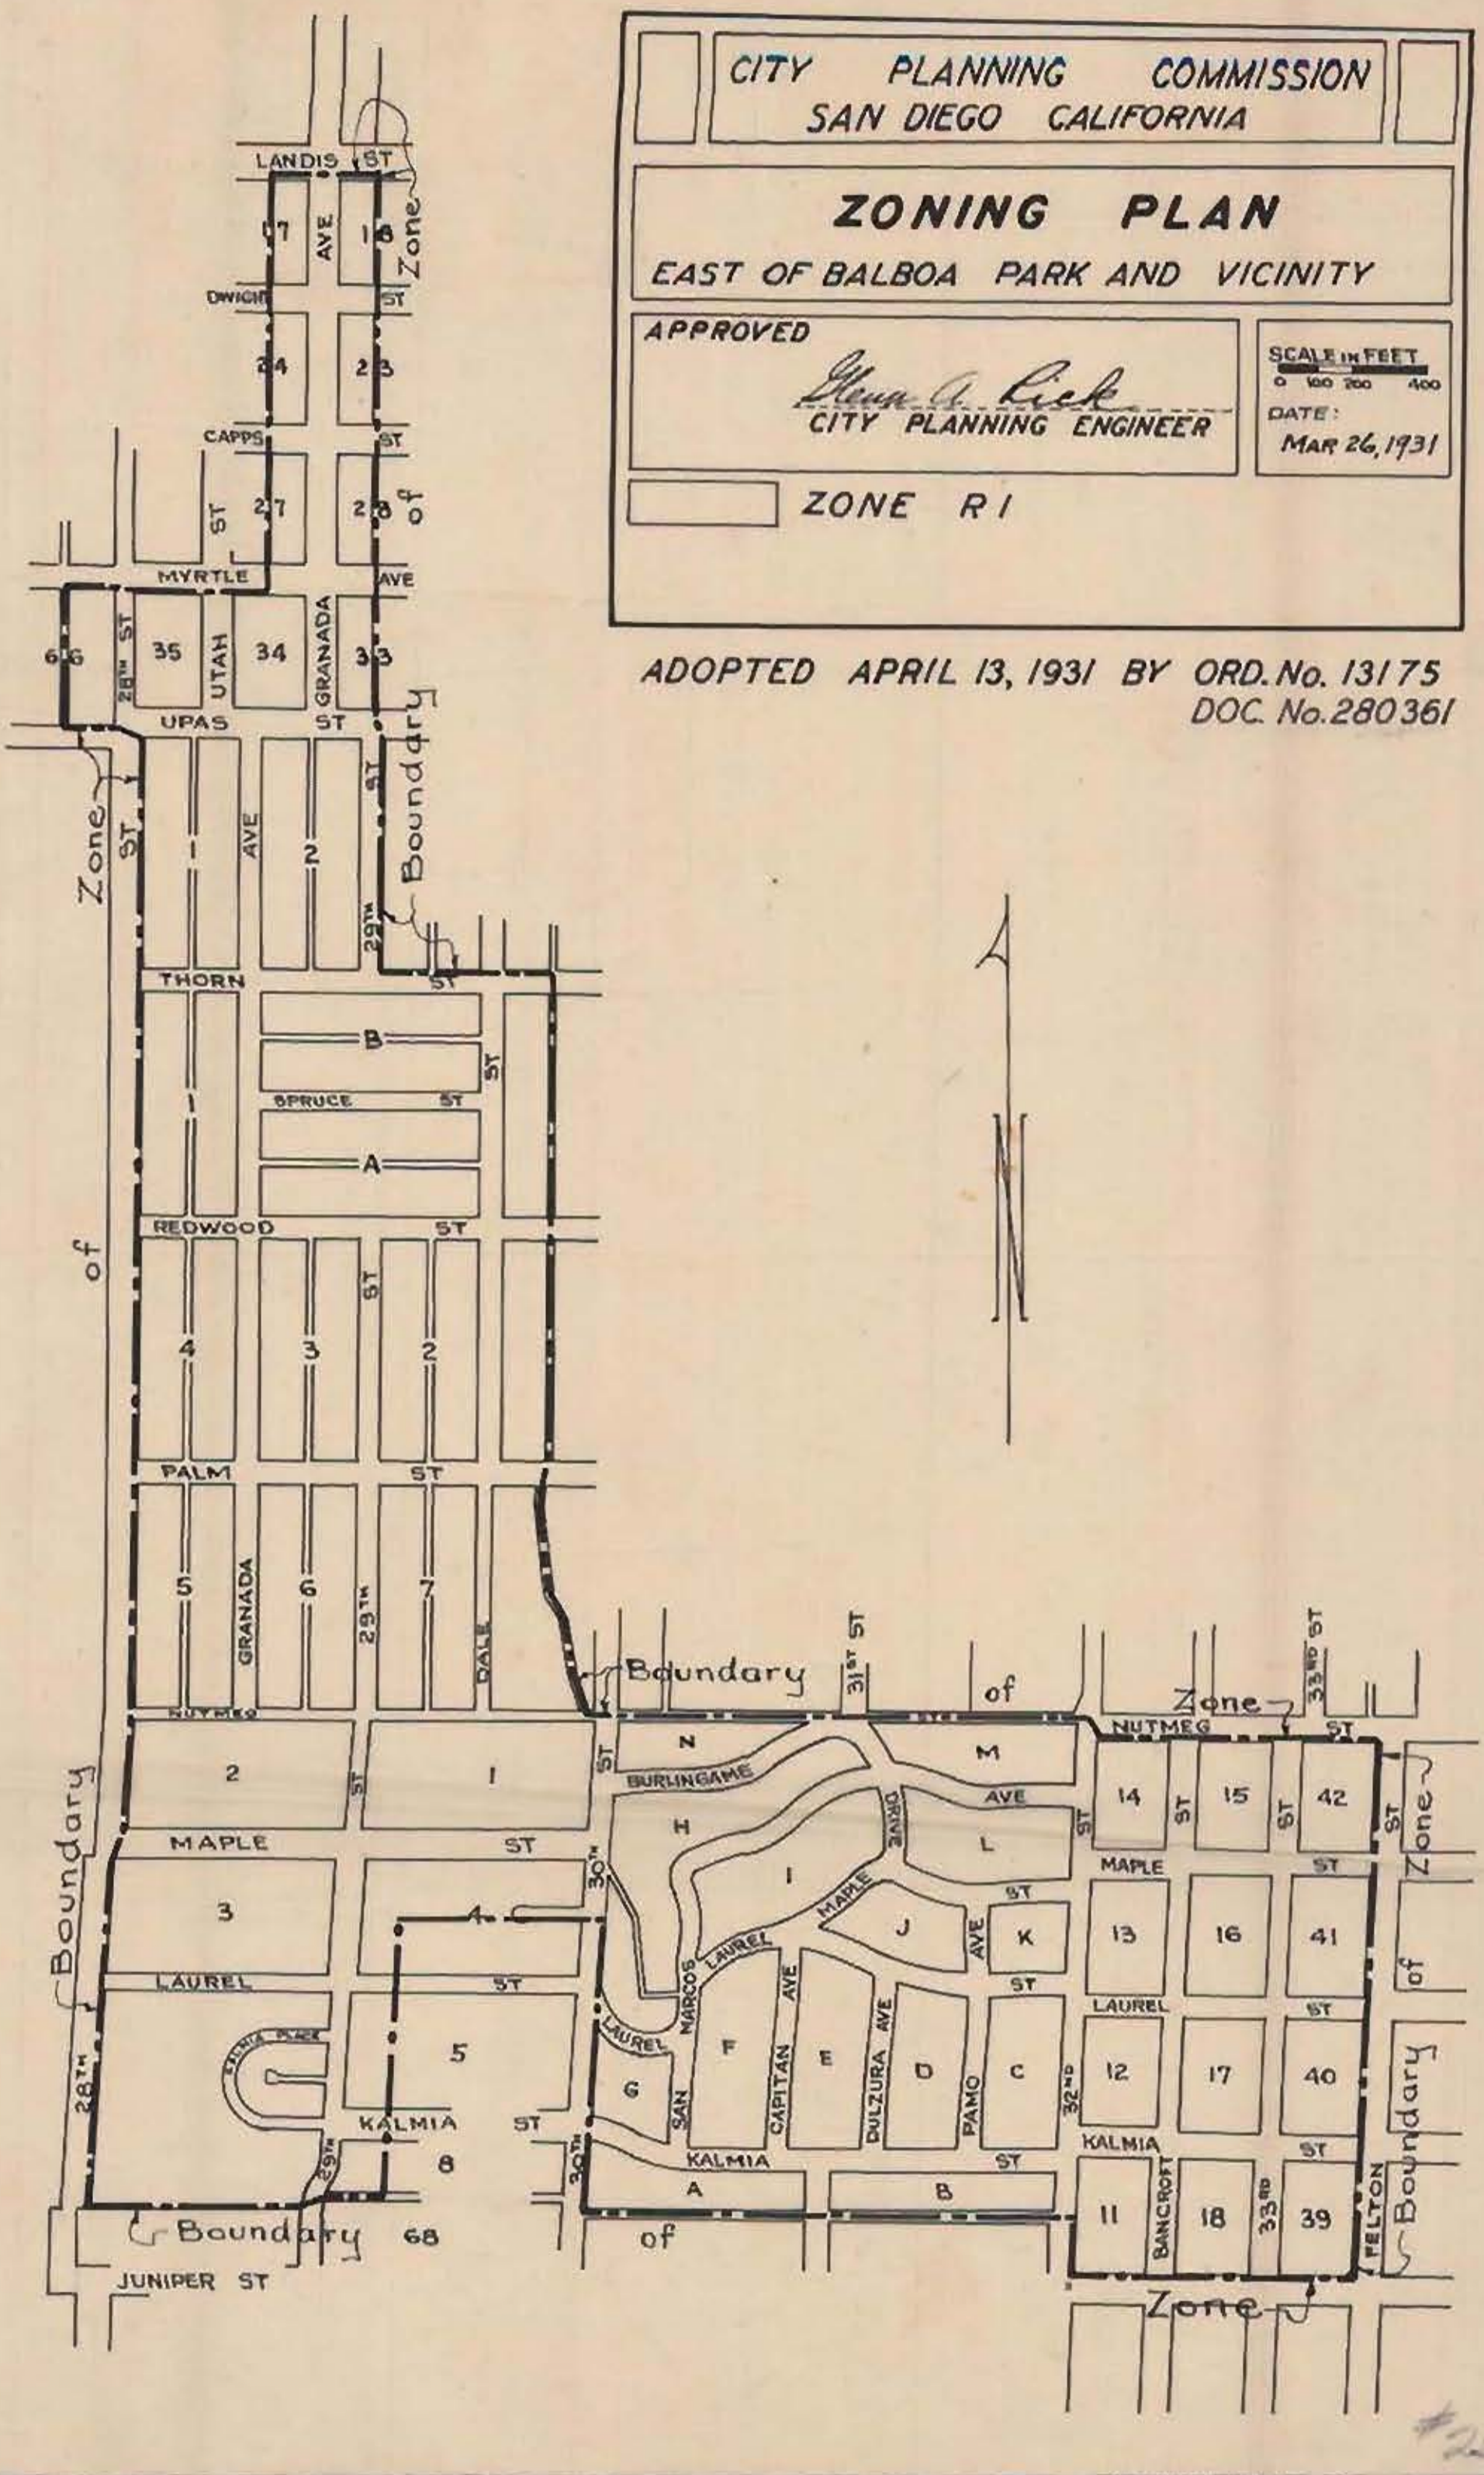

CP3

CITY PLANNING COMMISSION
SAN DIEGO CALIFORNIA

ZONING PLAN

EAST OF BALBOA PARK AND VICINITY

APPROVED

Helen A. Riek
CITY PLANNING ENGINEER

SCALE IN FEET
0 100 200 400

DATE:
MAR 26, 1931

ZONE R1

ADOPTED APRIL 13, 1931 BY ORD. No. 13175
DOC. No. 280361

#25

CP3 Z-129